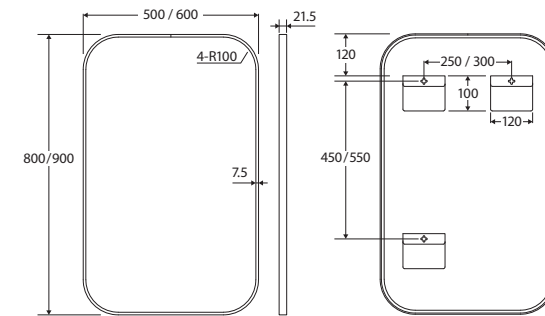

Tono

SOFT SQUARE FRAMED MIRROR

Features

- 5 mm thick glass mirror
- Aluminium frame – powder-coated matte black and anodised urban brass finishes
- Can be mounted in any direction using pre-attached, non-removable brackets
- Copper-free to prevent corrosion
- Rust-resistant
- Wall mounting screws and plugs included

We aim to ensure that specifications are correct at the time of publication. All measurements are shown in millimetres. Always use measurements of actual product received for final specification as the technical drawing may contain differences. Due to printing limitations, physical colour may vary from the image shown. Fienza reserves the right to make modifications without prior notice.