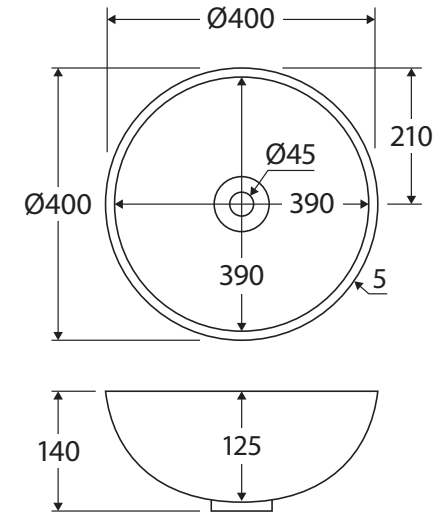

Aluca

ABOVE COUNTER BASIN

Features

- 5 mm slim edge design
- Vitreous china
- No tap hole or overflow
- Requires 32 mm non-overflow waste (not included)
- Capacity: 8.8L

Available in

Gloss White
RB821

Matte White
RB821W

We aim to ensure that specifications are correct at the time of publication. All measurements are shown in millimetres. For ceramic products, please allow +/- 10 mm tolerance for manufacturing variance. Always use measurements of actual product received for final specification as the technical drawing may contain differences. Due to printing limitations, physical colour may vary from the image shown. Fienza reserves the right to make modifications without prior notice.