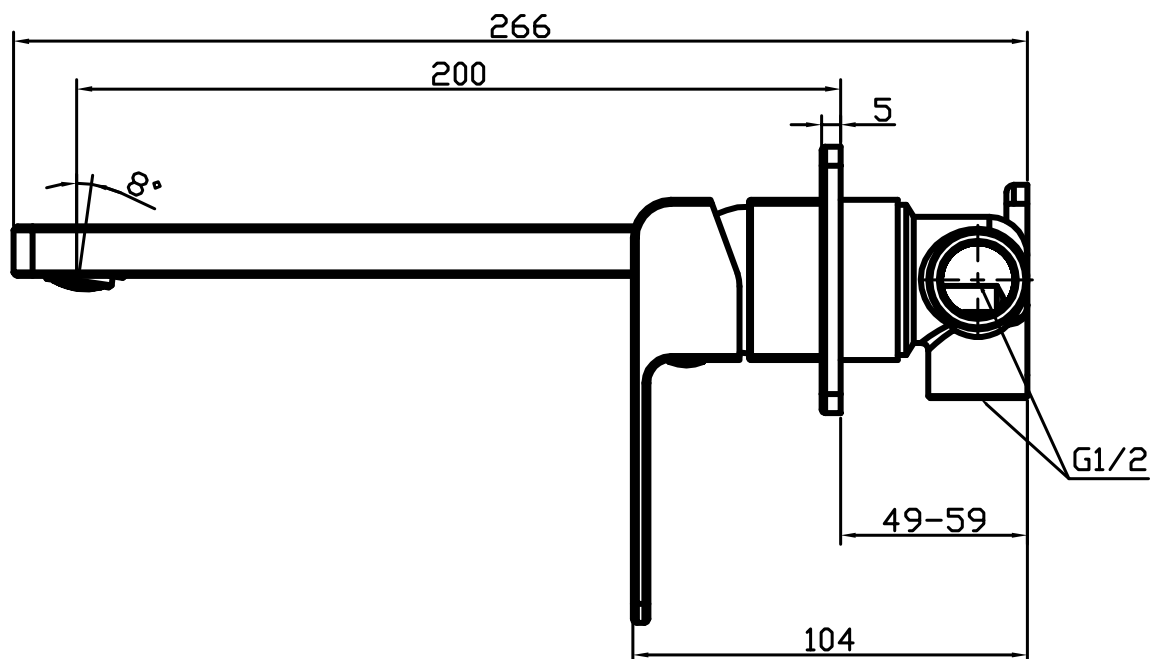

Edge II Wall Mixer Set with 200mm Spout Brushed Nickel.

Product Code: 296676

Product Specifications.

WELS rating	WELS 5 STAR 6.0L/min	Handle Style	Paddle
Warranty	20 years - Mixer Cartridge, Body, Aerator, Hoses, Spout, Handle and Chrome Finish 10 years - Handpieces and pull-down hoses 5 years - PVD and Electroplate finishes 1 year - Seals and Labour	Recommended Operating Pressure	150/500kpa
Colour	Brushed Nickel	Inclusions	Wall Mixer Trim with spout Mixer In Wall Body Optional open flow aerator Installation instructions
Finish	Electroplating	Maintenance & Care	Clean using a soft sponge or cloth with warm soapy water or detergent. Never use abrasive brushes or scourer pads to clean products. Rinse with water immediately after using any cleaning solution
Material	Lead Free Brass body and spout		
Mount Type	Wall mount		
Cartridge & Operation	35mm ceramic disc with brass cartridge housing		

For more information call 1800 BATHROOM (1800 228 476) or visit raymor.com.au

© Registered trademark of Tradelink. All dimensions are in millimetres. Dimensions are approximate and should be checked against the physical product before installation. Changes may be made to this specification without notice due to our commitment to continual improvement. See raymor.com.au for full warranty details.
All dimensions in mm.

Version 1

raymor

Edge II Wall Mixer Set with 200mm Spout Black.

Product Code: 296675

For more information call 1800 BATHROOM (1800 228 476) or visit raymor.com.au

© Registered trademark of Tradelink. All dimensions are in millimetres. Dimensions are approximate and should be checked against the physical product before installation. Changes may be made to this specification without notice due to our commitment to continual improvement. See raymor.com.au for full warranty details.

All dimensions in mm.

Version 1

raymor