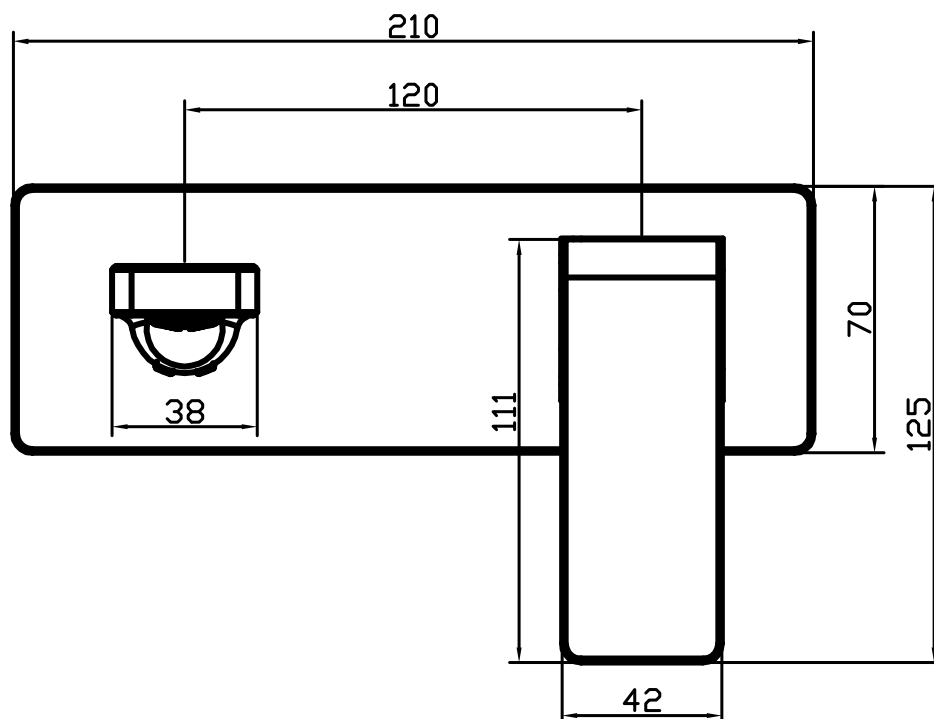

Edge II Wall Mixer Set with 200mm Spout Brushed Nickel.

Product Code: 296676

Product Specifications.

WELS rating	WELS 5 STAR 6.0L/min	Handle Style	Paddle
Warranty	20 years - Mixer Cartridge, Body, Aerator, Hoses, Spout, Handle and Chrome Finish 10 years - Handpieces and pull-down hoses 5 years - PVD and Electroplate finishes 1 year - Seals and Labour	Recommended Operating Pressure	150/500kpa
Colour	Brushed Nickel	Inclusions	Wall Mixer Trim with spout Mixer In Wall Body Optional open flow aerator Installation instructions
Finish	Electroplating	Maintenance & Care	Clean using a soft sponge or cloth with warm soapy water or detergent. Never use abrasive brushes or scourer pads to clean products. Rinse with water immediately after using any cleaning solution
Material	Lead Free Brass body and spout		
Mount Type	Wall mount		
Cartridge & Operation	35mm ceramic disc with brass cartridge housing		

For more information call 1800 BATHROOM (1800 228 476) or visit raymor.com.au

© Registered trademark of Tradelink. All dimensions are in millimetres. Dimensions are approximate and should be checked against the physical product before installation. Changes may be made to this specification without notice due to our commitment to continual improvement. See raymor.com.au for full warranty details.
All dimensions in mm.

Version 1

raymor

Edge II Wall Mixer Set with 200mm Spout Black.

Product Code: 296675

For more information call 1800 BATHROOM (1800 228 476) or visit raymor.com.au

© Registered trademark of Tradelink. All dimensions are in millimetres. Dimensions are approximate and should be checked against the physical product before installation. Changes may be made to this specification without notice due to our commitment to continual improvement. See raymor.com.au for full warranty details.

All dimensions in mm.

Version 1

raymor