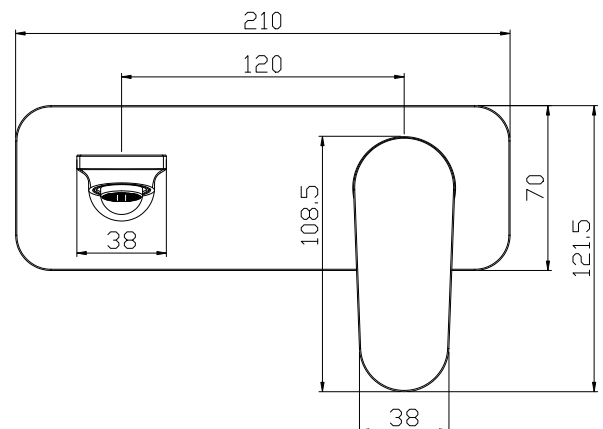

Winton Wall Mixer Set 200mm Spout TRIM ONLY Chrome.

Product Code: 285005

Product Specifications.

WELS rating	WELS 5 STAR 6.0L/min
Warranty	20 years - Mixer Cartridge, Body, Aerator, Hoses, Spout, Handle and Chrome Finish 10 years - Handpieces and pull-down hoses 5 years - PVD and Electroplate finishes 1 year - Seals and Labour
Colour	Chrome
Finish	Electroplating
Material	Lead Free Brass spout
Compatibility	Compatible with 285012 inwall body
Inclusions	Wall Mixer Trim Spout Optional open flow aerator Installation instructions
Maintenance & Care	Clean using a soft sponge or cloth with warm soapy water or detergent. Never use abrasive brushes or scourer pads to clean products. Rinse with water immediately after using any cleaning solution

For more information call 1800 BATHROOM (1800 228 476) or visit raymor.com.au

© Registered trademark of Tradelink. All dimensions are in millimetres. Dimensions are approximate and should be checked against the physical product before installation. Changes may be made to this specification without notice due to our commitment to continual improvement. See raymor.com.au for full warranty details.
All dimensions in mm.