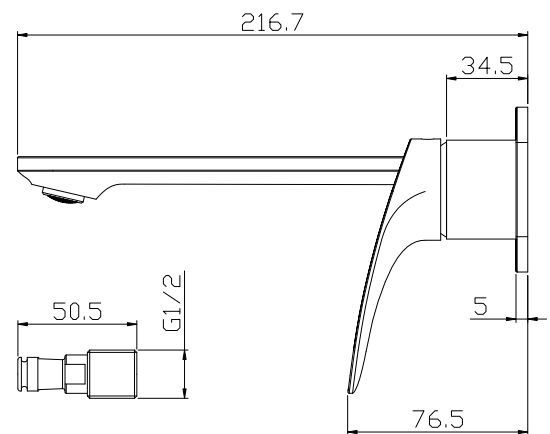

Winton Wall Mixer Set 200mm Spout TRIM ONLY Chrome.

Product Code: 285005

Product Specifications.

WELS rating	WELS 5 STAR 6.0L/min
Warranty	20 years - Mixer Cartridge, Body, Aerator, Hoses, Spout, Handle and Chrome Finish 10 years - Handpieces and pull-down hoses 5 years - PVD and Electroplate finishes 1 year - Seals and Labour
Colour	Chrome
Finish	Electroplating
Material	Lead Free Brass spout
Compatibility	Compatible with 285012 inwall body
Inclusions	Wall Mixer Trim Spout Optional open flow aerator Installation instructions
Maintenance & Care	Clean using a soft sponge or cloth with warm soapy water or detergent. Never use abrasive brushes or scourer pads to clean products. Rinse with water immediately after using any cleaning solution

For more information call 1800 BATHROOM (1800 228 476) or visit raymor.com.au

© Registered trademark of Tradelink. All dimensions are in millimetres. Dimensions are approximate and should be checked against the physical product before installation. Changes may be made to this specification without notice due to our commitment to continual improvement. See raymor.com.au for full warranty details.
All dimensions in mm.