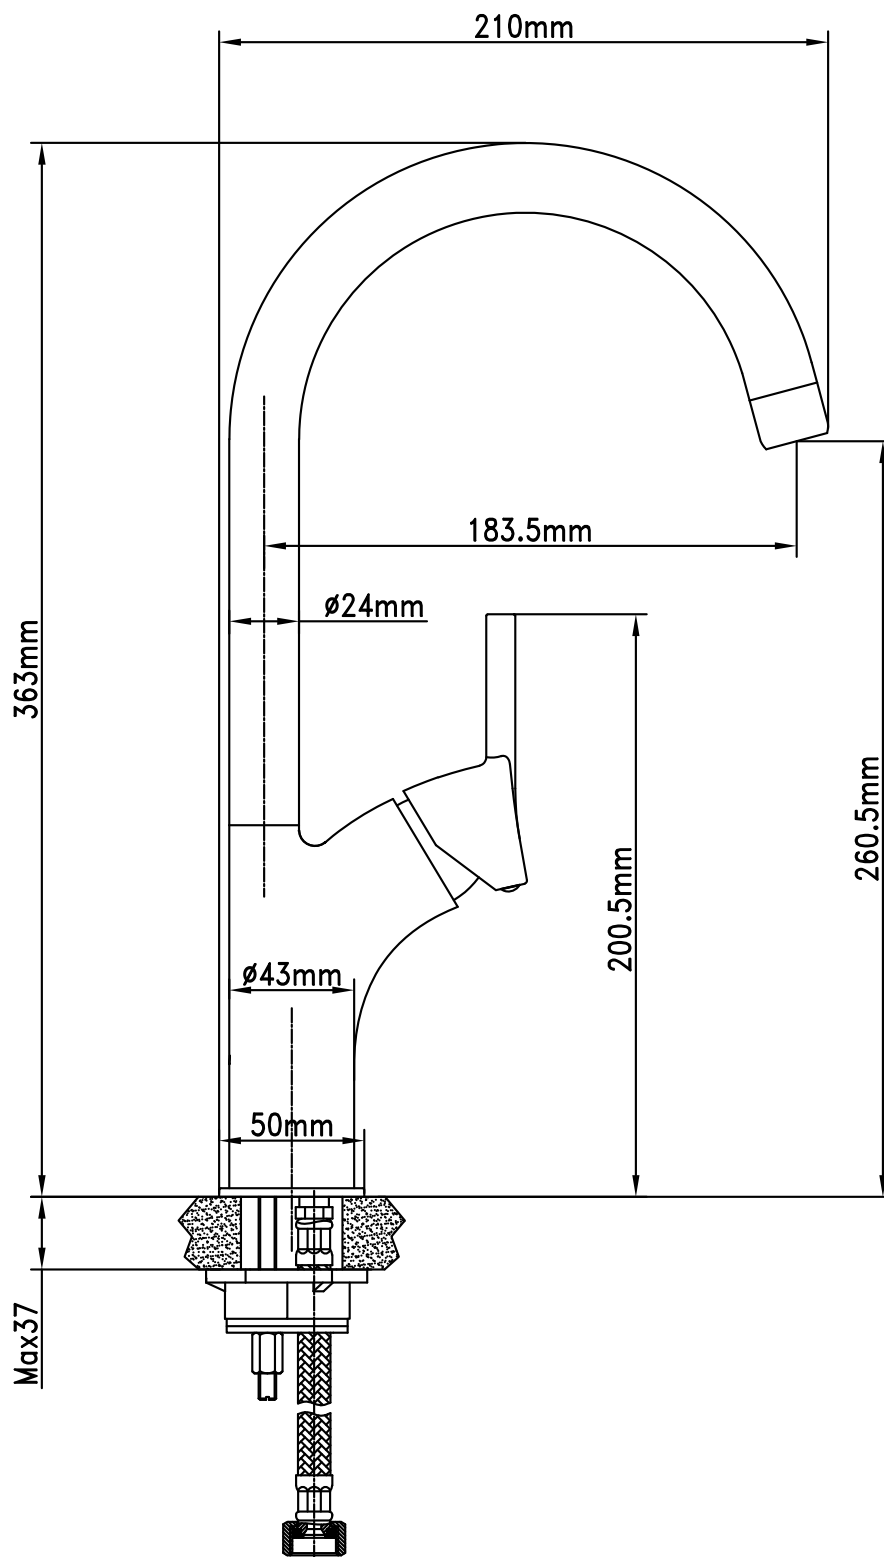

Atlanta Sink Mixer Chrome.

Product Code: 285370

Product Specifications.

WELS rating	WELS 5 Star 6.0L/min	Intergrated backflow prevention	n/a
Warranty	20 years - Mixer Cartridge, Body, Aerator, Hoses, Spout, Handle and Chrome Finish 10 years - Handpieces and pull-down hoses 5 years - PVD and Electroplate finishes 1 year - Seals and Labour	Spray Function	Single
Colour	Chrome	Cartridge & Operation	35mm ceramic disc with brass cartridge housing
Finish	Electroplating	Connector Tails	Nylon braided PERT lined hoses
Material	Lead Free Brass	Handle Style	Pin
Mount Type	Hob mount	Recommended Operating Pressure	150/500kpa
Spout Reach	183mm	Inclusions	Sink Mixer Installation instructions
Spout Height	363mm	Maintenance & Care	Clean using a soft sponge or cloth with warm soapy water or detergent. Never use abrasive brushes or scourer pads to clean products. Rinse with water immediately after using any cleaning solution
Swivel	Yes		
Handpiece function	n/a		

For more information call 1800 BATHROOM (1800 228 476) or visit raymor.com.au

© Registered trademark of Tradelink. All dimensions are in millimetres. Dimensions are approximate and should be checked against the physical product before installation. Changes may be made to this specification without notice due to our commitment to continual improvement. See raymor.com.au for full warranty details.
All dimensions in mm.

Version 1

raymor

Atlanta Sink Mixer Chrome.

Product Code: 285370

For more information call 1800 BATHROOM (1800 228 476) or visit raymor.com.au

© Registered trademark of Tradelink. All dimensions are in millimetres. Dimensions are approximate and should be checked against the physical product before installation. Changes may be made to this specification without notice due to our commitment to continual improvement. See raymor.com.au for full warranty details.
All dimensions in mm.