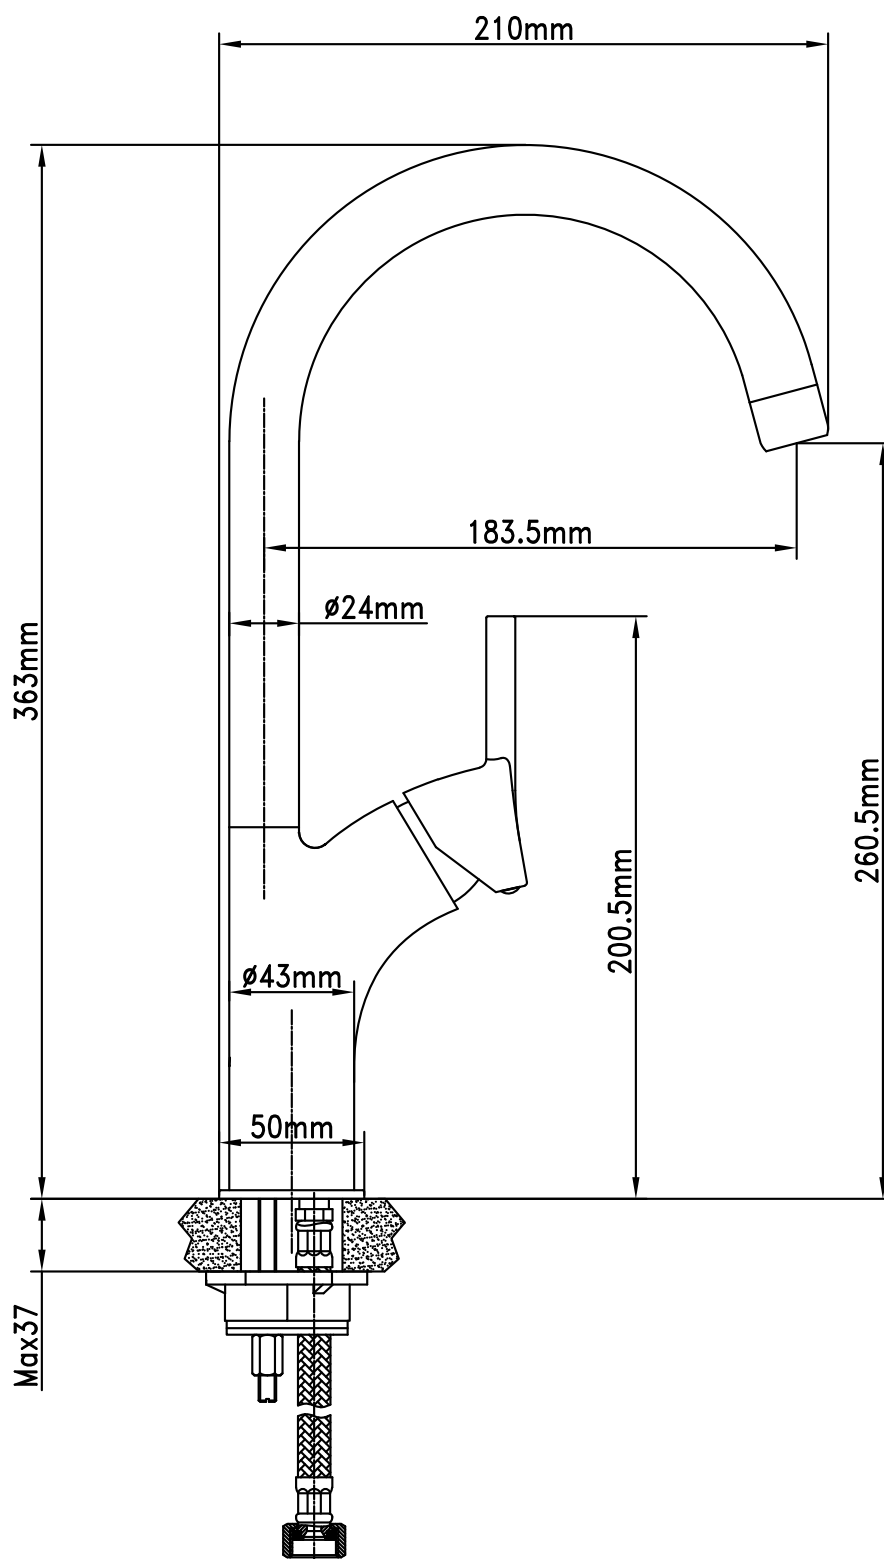

Atlanta Sink Mixer Black.

Product Code: 285876

Product Specifications.

WELS rating	WELS 5 Star 6.0L/min	Intergrated backflow prevention	n/a
Warranty	20 years - Mixer Cartridge, Body, Aerator, Hoses, Spout, Handle and Chrome Finish 10 years - Handpieces and pull-down hoses 5 years - PVD and Electroplate finishes 1 year - Seals and Labour	Spray Function	Single
Colour	Black	Cartridge & Operation	35mm ceramic disc with brass cartridge housing
Finish	Electroplating	Connector Tails	Nylon braided PERT lined hoses
Material	Lead Free Brass	Handle Style	Pin
Mount Type	Hob mount	Recommended Operating Pressure	150/500kpa
Spout Reach	183mm	Inclusions	Sink Mixer Installation instructions
Spout Height	363mm	Maintenance & Care	Clean using a soft sponge or cloth with warm soapy water or detergent. Never use abrasive brushes or scourer pads to clean products. Rinse with water immediately after using any cleaning solution
Swivel	Yes		
Handpiece function	n/a		

For more information call 1800 BATHROOM (1800 228 476) or visit raymor.com.au

© Registered trademark of Tradelink. All dimensions are in millimetres. Dimensions are approximate and should be checked against the physical product before installation. Changes may be made to this specification without notice due to our commitment to continual improvement. See raymor.com.au for full warranty details.
All dimensions in mm.

Version 1

raymor

Atlanta Sink Mixer Black.

Product Code: 285876

For more information call 1800 BATHROOM (1800 228 476) or visit raymor.com.au

© Registered trademark of Tradelink. All dimensions are in millimetres. Dimensions are approximate and should be checked against the physical product before installation. Changes may be made to this specification without notice due to our commitment to continual improvement. See raymor.com.au for full warranty details.
All dimensions in mm.