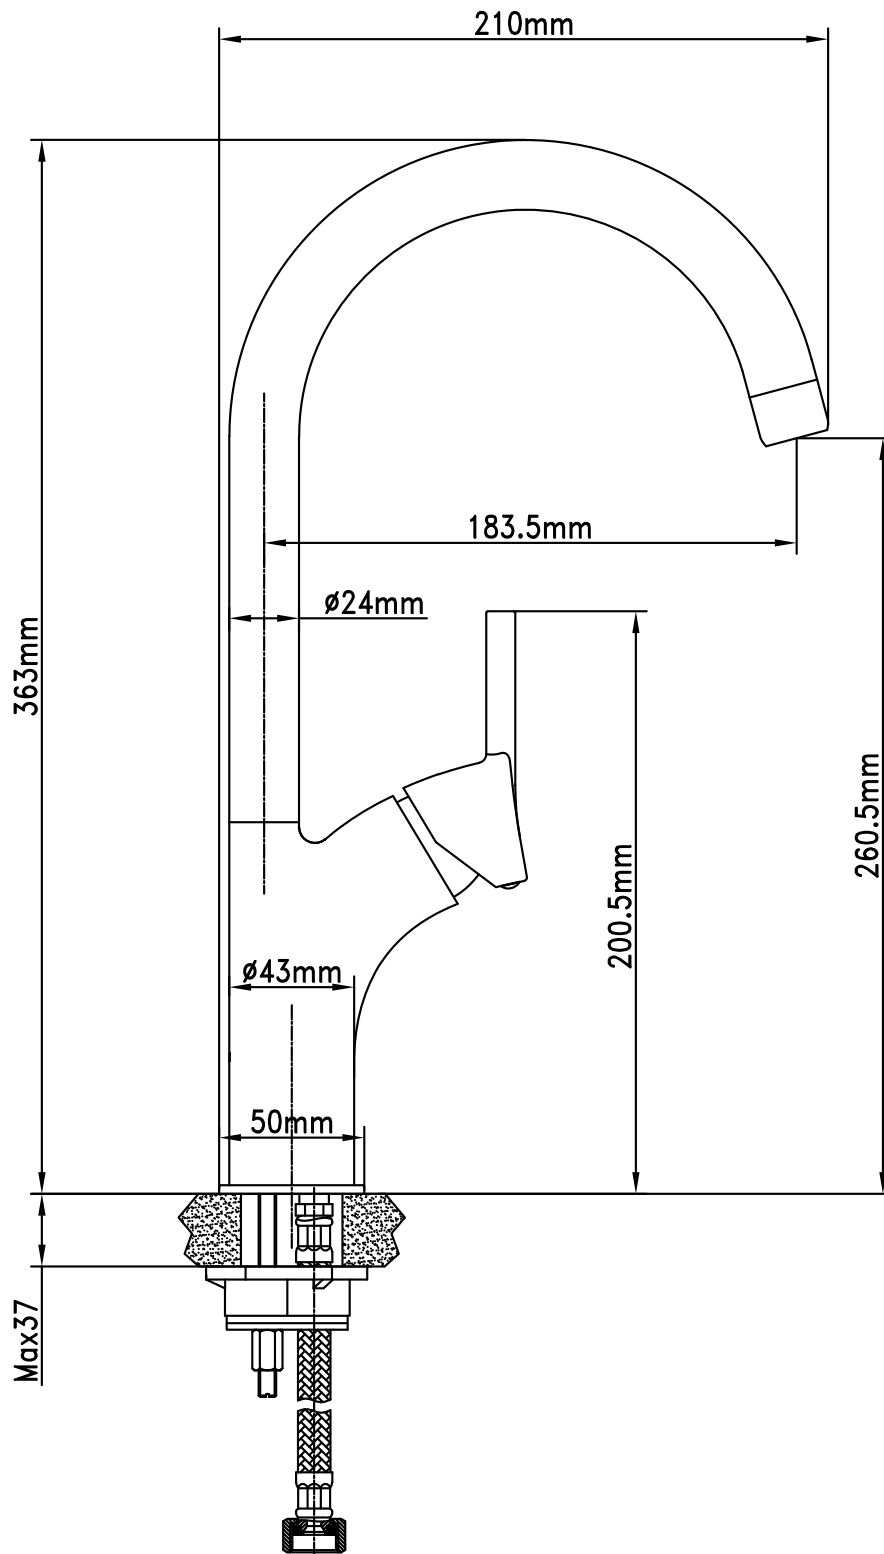

Atlanta Sink Mixer Brushed Nickel.

Product Code: 285877

Product Specifications.

WELS rating	WELS 5 Star 6.0L/min	Intergrated backflow prevention	n/a
Warranty	20 years - Mixer Cartridge, Body, Aerator, Hoses, Spout, Handle and Chrome Finish 10 years - Handpieces and pull-down hoses 5 years - PVD and Electroplate finishes 1 year - Seals and Labour	Spray Function	Single
Colour	Brushed Nickel	Cartridge & Operation	35mm ceramic disc with brass cartridge housing
Finish	PVD	Connector Tails	Nylon braided PERT lined hoses
Material	Lead Free Brass	Handle Style	Pin
Mount Type	Hob mount	Recommended Operating Pressure	150/500kpa
Spout Reach	183mm	Inclusions	Sink Mixer Installation instructions
Spout Height	363mm	Maintenance & Care	Clean using a soft sponge or cloth with warm soapy water or detergent. Never use abrasive brushes or scourer pads to clean products. Rinse with water immediately after using any cleaning solution
Swivel	Yes		
Handpiece function	n/a		

For more information call 1800 BATHROOM (1800 228 476) or visit raymor.com.au

© Registered trademark of Tradelink. All dimensions are in millimetres. Dimensions are approximate and should be checked against the physical product before installation. Changes may be made to this specification without notice due to our commitment to continual improvement. See raymor.com.au for full warranty details.
All dimensions in mm.

Version 1

raymor

Atlanta Sink Mixer Brushed Nickel.

Product Code: 285877

For more information call 1800 BATHROOM (1800 228 476) or visit raymor.com.au

© Registered trademark of Tradelink. All dimensions are in millimetres. Dimensions are approximate and should be checked against the physical product before installation. Changes may be made to this specification without notice due to our commitment to continual improvement. See raymor.com.au for full warranty details.

All dimensions in mm.
Version 1

raymor