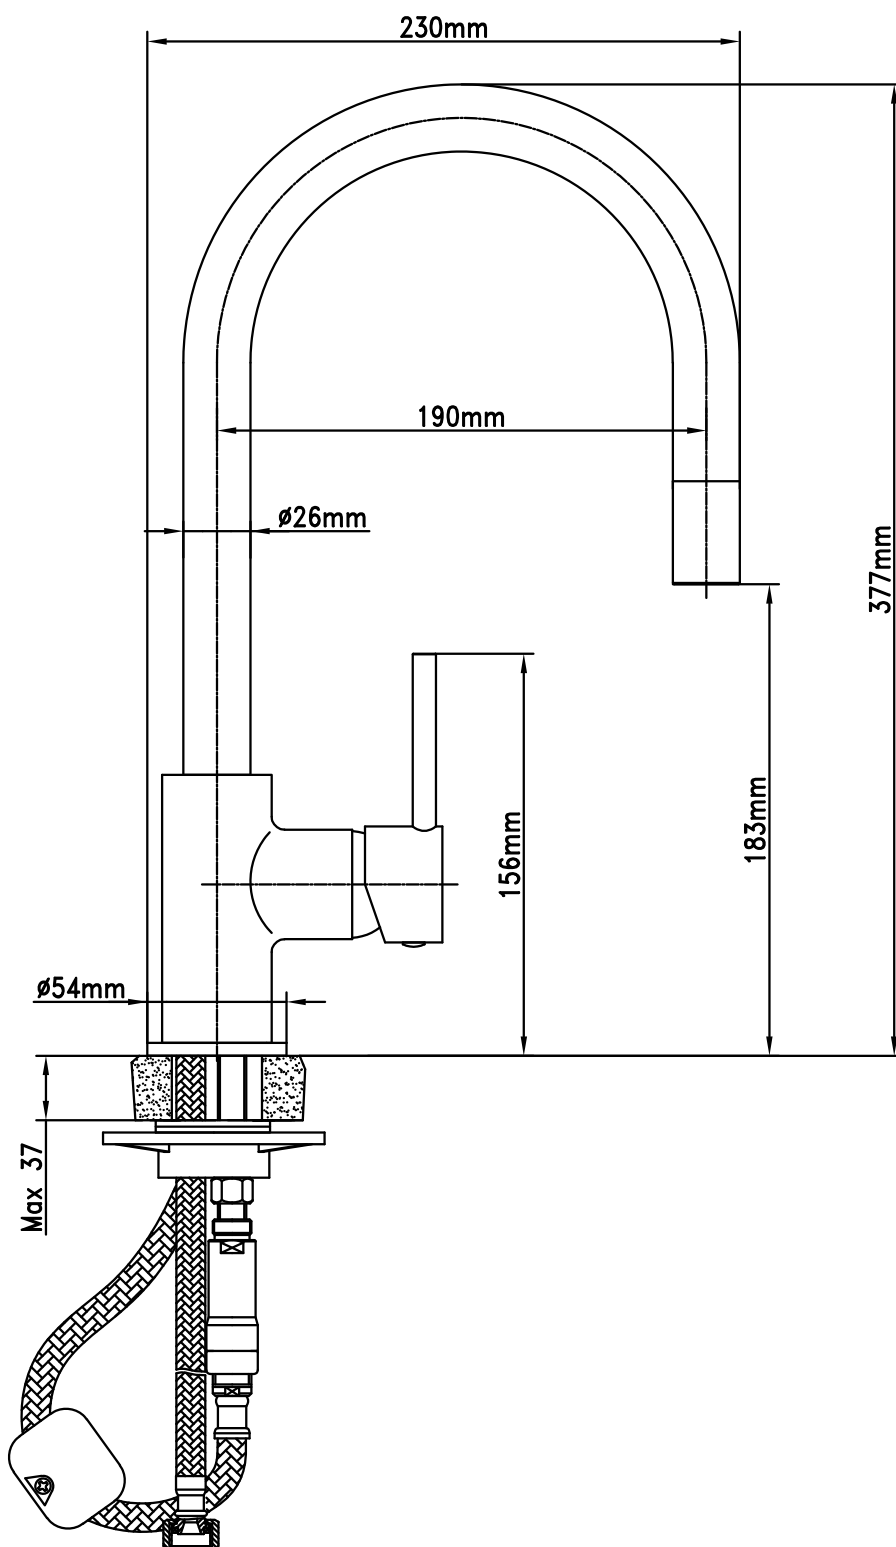

Projix Sink Mixer With Pullout Chrome.

Product Code: 285369

Product Specifications.

WELS rating	WELS 5 Star 6.0L/min	Intergrated backflow prevention	Yes
Warranty	20 years - Mixer Cartridge, Body, Aerator, Hoses, Spout, Handle and Chrome Finish 10 years - Handpieces and pull-down hoses 5 years - PVD and Electroplate finishes 1 year - Seals and Labour	Spray Function	Single
Colour	Chrome	Cartridge & Operation	35mm ceramic disc with brass cartridge housing
Finish	Electroplating	Connector Tails	Nylon braided PERT lined hoses
Material	Lead Free Brass	Handle Style	Pin
Mount Type	Hob mount	Recommended Operating Pressure	150/500kpa
Spout Reach	190mm	Inclusions	Sink Mixer Installation instructions
Spout Height	377mm	Maintenance & Care	Clean using a soft sponge or cloth with warm soapy water or detergent. Never use abrasive brushes or scourer pads to clean products. Rinse with water immediately after using any cleaning solution
Swivel	Yes		
Handpiece function	Pullout		

For more information call 1800 BATHROOM (1800 228 476) or visit raymor.com.au

© Registered trademark of Tradelink. All dimensions are in millimetres. Dimensions are approximate and should be checked against the physical product before installation. Changes may be made to this specification without notice due to our commitment to continual improvement. See raymor.com.au for full warranty details.
All dimensions in mm.

Version 1

raymor

Projix Sink Mixer With Pullout Chrome.

Product Code: 285369

For more information call 1800 BATHROOM (1800 228 476) or visit raymor.com.au

© Registered trademark of Tradelink. All dimensions are in millimetres. Dimensions are approximate and should be checked against the physical product before installation. Changes may be made to this specification without notice due to our commitment to continual improvement. See raymor.com.au for full warranty details.
All dimensions in mm.