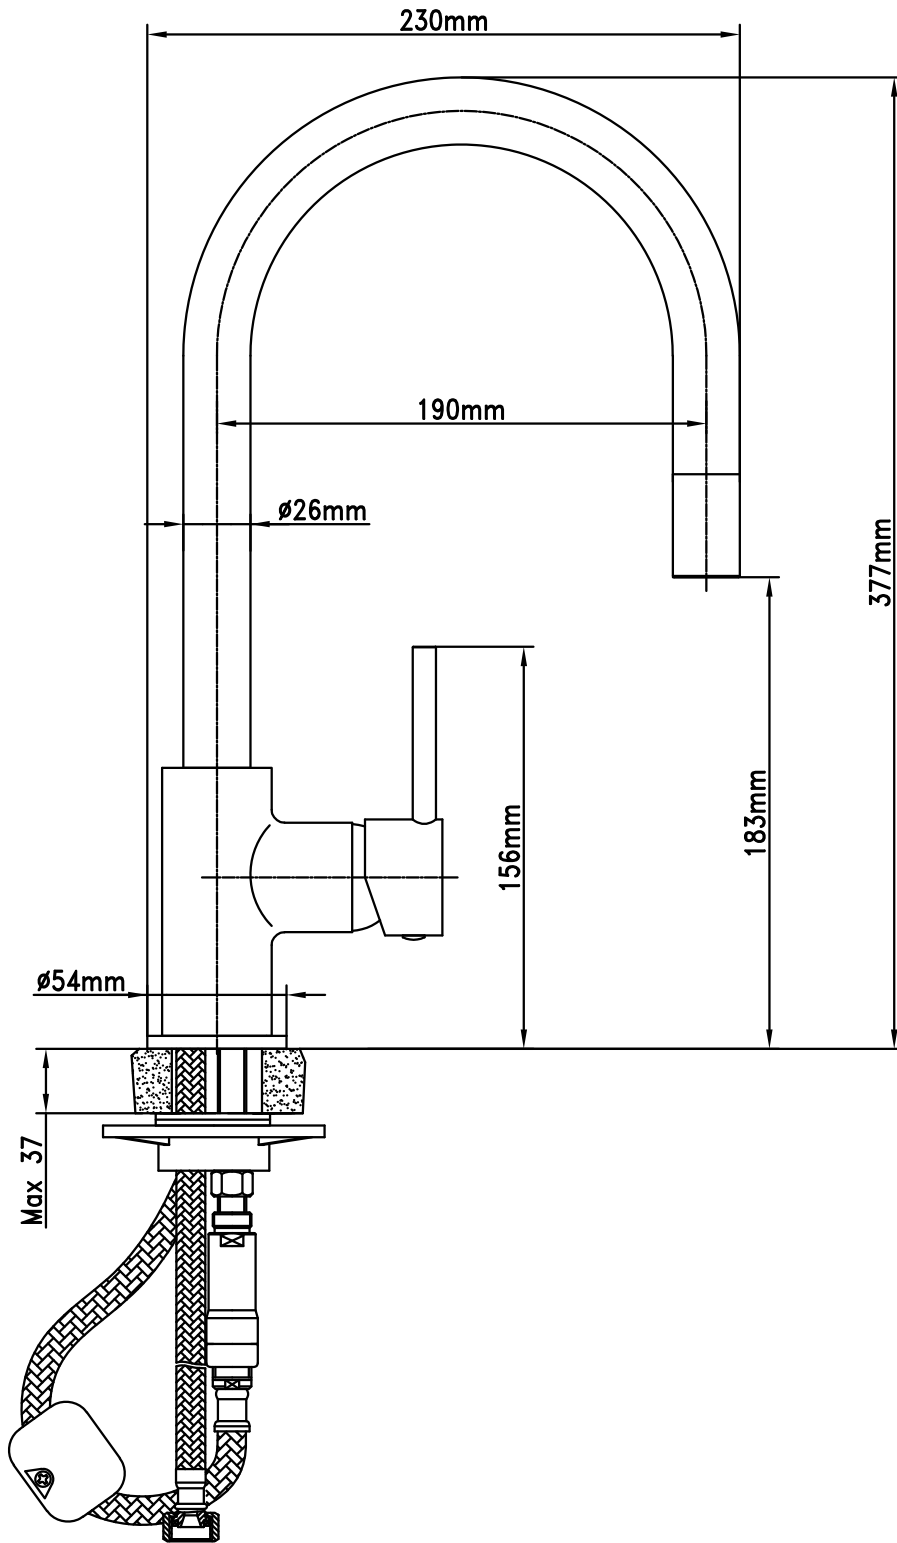

Projix Sink Mixer With Pullout Black.

Product Code: 285873

Product Specifications.

WELS rating	WELS 5 Star 6.0L/min	Intergrated backflow prevention	Yes
Warranty	20 years - Mixer Cartridge, Body, Aerator, Hoses, Spout, Handle and Chrome Finish 10 years - Handpieces and pull-down hoses 5 years - PVD and Electroplate finishes 1 year - Seals and Labour	Spray Function	Single
Colour	Black	Cartridge & Operation	35mm ceramic disc with brass cartridge housing
Finish	Electroplating	Connector Tails	Nylon braided PERT lined hoses
Material	Lead Free Brass	Handle Style	Pin
Mount Type	Hob mount	Recommended Operating Pressure	150/500kpa
Spout Reach	190mm	Inclusions	Sink Mixer Installation instructions
Spout Height	377mm	Maintenance & Care	Clean using a soft sponge or cloth with warm soapy water or detergent. Never use abrasive brushes or scourer pads to clean products. Rinse with water immediately after using any cleaning solution
Swivel	Yes		
Handpiece function	Pullout		

For more information call 1800 BATHROOM (1800 228 476) or visit raymor.com.au

© Registered trademark of Tradelink. All dimensions are in millimetres. Dimensions are approximate and should be checked against the physical product before installation. Changes may be made to this specification without notice due to our commitment to continual improvement. See raymor.com.au for full warranty details.
All dimensions in mm.

Version 1

raymor

Projix Sink Mixer With Pullout Black.

Product Code: 285873

For more information call 1800 BATHROOM (1800 228 476) or visit raymor.com.au

© Registered trademark of Tradelink. All dimensions are in millimetres. Dimensions are approximate and should be checked against the physical product before installation. Changes may be made to this specification without notice due to our commitment to continual improvement. See raymor.com.au for full warranty details.
All dimensions in mm.