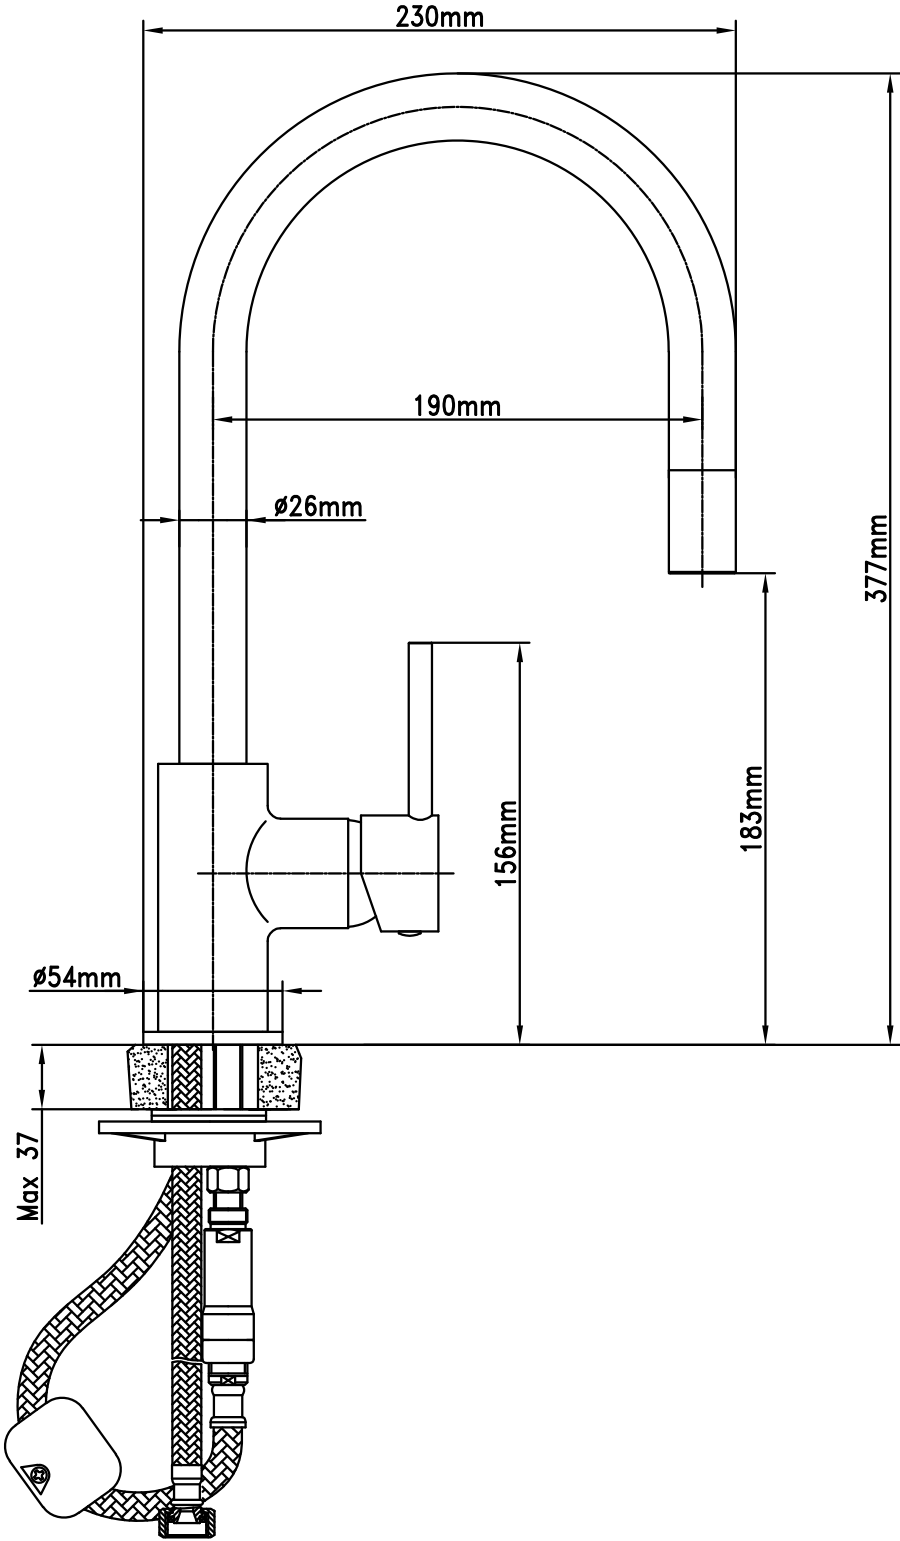

Projix Sink Mixer With Pullout Brushed Nickel.

Product Code: 285874

Product Specifications.

WELS rating	WELS 5 Star 6.0L/min	Intergrated backflow prevention	Yes
Warranty	20 years - Mixer Cartridge, Body, Aerator, Hoses, Spout, Handle and Chrome Finish 10 years - Handpieces and pull-down hoses 5 years - PVD and Electroplate finishes 1 year - Seals and Labour	Spray Function	Single
Colour	Brushed Nickel	Cartridge & Operation	35mm ceramic disc with brass cartridge housing
Finish	PVD	Connector Tails	Nylon braided PERT lined hoses
Material	Lead Free Brass	Handle Style	Pin
Mount Type	Hob mount	Recommended Operating Pressure	150/500kpa
Spout Reach	190mm	Inclusions	Sink Mixer Installation instructions
Spout Height	377mm	Maintenance & Care	Clean using a soft sponge or cloth with warm soapy water or detergent. Never use abrasive brushes or scourer pads to clean products. Rinse with water immediately after using any cleaning solution
Swivel	Yes		
Handpiece function	Pullout		

For more information call 1800 BATHROOM (1800 228 476) or visit raymor.com.au

© Registered trademark of Tradelink. All dimensions are in millimetres. Dimensions are approximate and should be checked against the physical product before installation. Changes may be made to this specification without notice due to our commitment to continual improvement. See raymor.com.au for full warranty details.
All dimensions in mm.

Version 1

raymor

Projix Sink Mixer With Pullout Brushed Nickel.

Product Code: 285874

For more information call 1800 BATHROOM (1800 228 476) or visit raymor.com.au

© Registered trademark of Tradelink. All dimensions are in millimetres. Dimensions are approximate and should be checked against the physical product before installation. Changes may be made to this specification without notice due to our commitment to continual improvement. See raymor.com.au for full warranty details.
All dimensions in mm.
Version 1