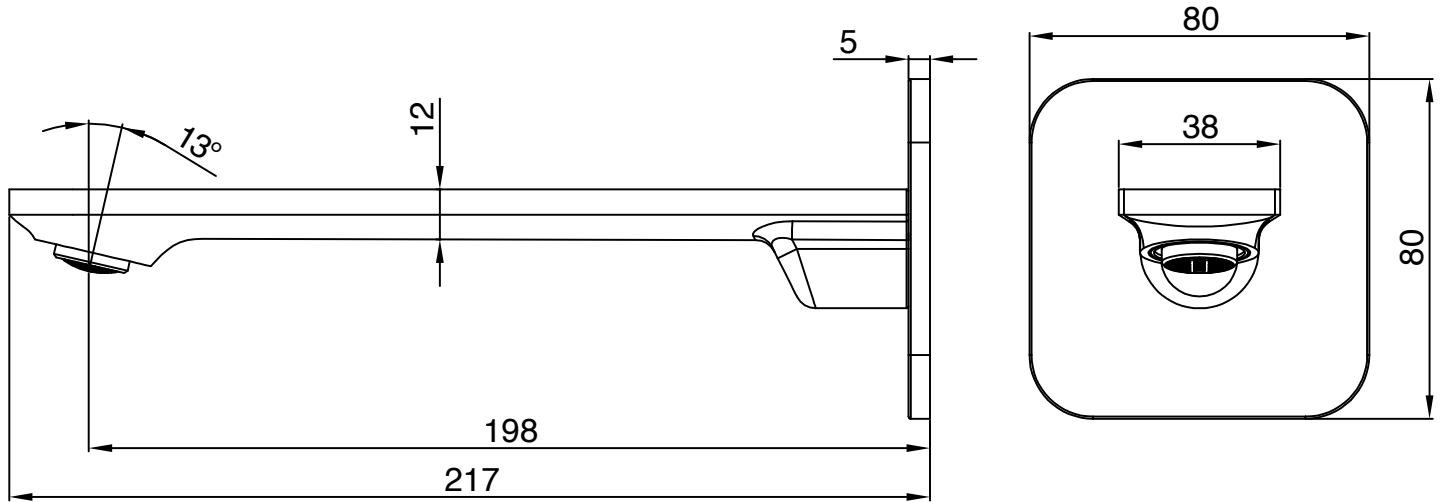

For more information call 1800 BATHROOM (1800 228 476) or visit [raymor.com.au](http://raymor.com.au)

© Registered trademark of Tradelink. All dimensions are in millimetres. Dimensions are approximate and should be checked against the physical product before installation. Changes may be made to this specification without notice due to our commitment to continual improvement. See [raymor.com.au](http://raymor.com.au) for full warranty details.  
All dimensions in mm.

# Winton Bath or Basin Spout Black.

Product Code: 285018

For more information call 1800 BATHROOM (1800 228 476) or visit [raymor.com.au](http://raymor.com.au)

© Registered trademark of Tradelink. All dimensions are in millimetres. Dimensions are approximate and should be checked against the physical product before installation. Changes may be made to this specification without notice due to our commitment to continual improvement. See [raymor.com.au](http://raymor.com.au) for full warranty details.  
All dimensions in mm.