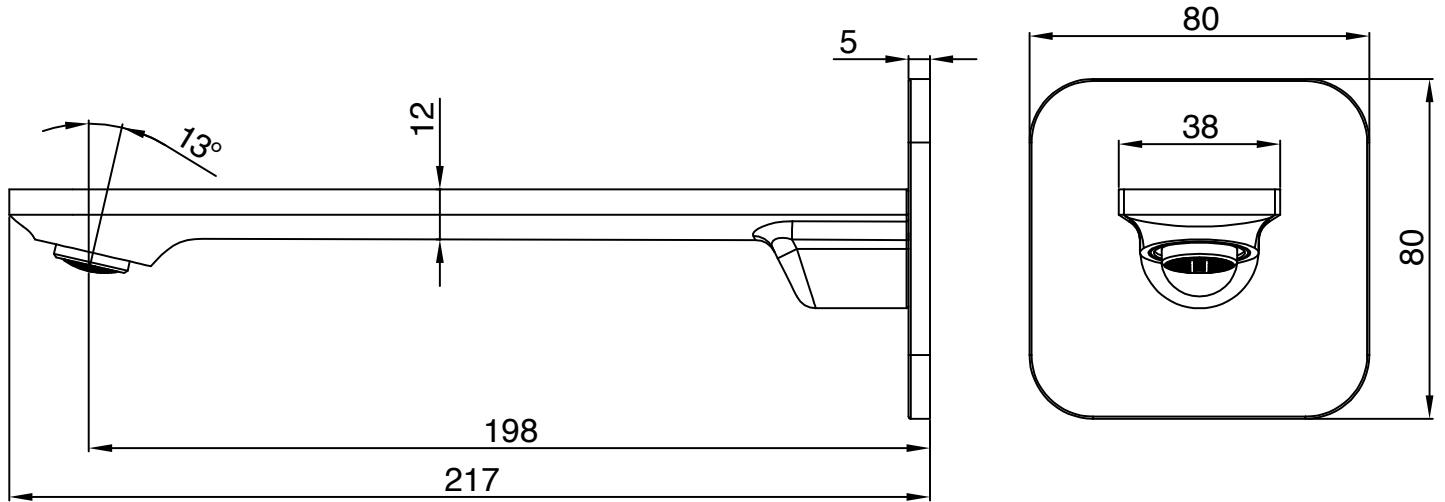

For more information call 1800 BATHROOM (1800 228 476) or visit [raymor.com.au](http://raymor.com.au)

© Registered trademark of Tradelink. All dimensions are in millimetres. Dimensions are approximate and should be checked against the physical product before installation. Changes may be made to this specification without notice due to our commitment to continual improvement. See [raymor.com.au](http://raymor.com.au) for full warranty details.  
All dimensions in mm.

# Winton Bath or Basin Spout Brushed Nickel.

Product Code: 285019

For more information call 1800 BATHROOM (1800 228 476) or visit [raymor.com.au](http://raymor.com.au)

© Registered trademark of Tradelink. All dimensions are in millimetres. Dimensions are approximate and should be checked against the physical product before installation. Changes may be made to this specification without notice due to our commitment to continual improvement. See [raymor.com.au](http://raymor.com.au) for full warranty details.  
All dimensions in mm.