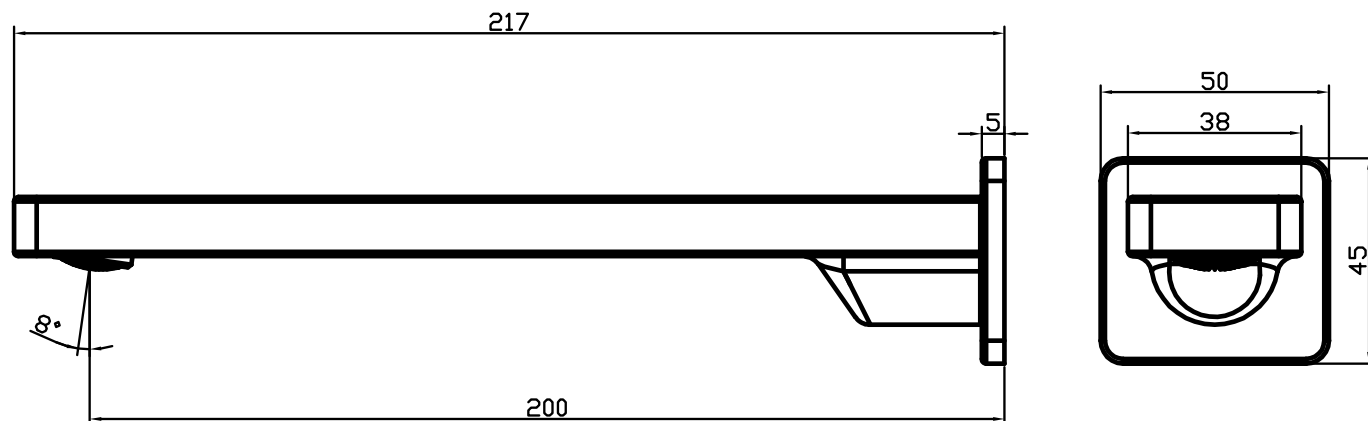

Edge II Bath or Basin Spout Chrome.

Product Code: 285817

Product Specifications.

WELS rating	WELS 5 Star 6.0L/min	Mounting	Wall mount
Warranty	20 years - Mixer Cartridge, Body, Aerator, Hoses, Spout, Handle and Chrome Finish 10 years - Handpieces and pull-down hoses 5 years - PVD and Electroplate finishes 1 year - Seals and Labour	Recommended Operating Pressure	150 to 500kpa
Colour	Chrome	Inclusions	Spout optional open flow aerator Installation Instructions
Finish	Electroplated	Maintenance & Care	Clean using a soft sponge or cloth with warm soapy water or detergent. Never use abrasive brushes or scourer pads to clean products. Rinse with water immediately after using any cleaning solution
Material	Lead Free Brass		
Spout Reach	200mm		
Operation	Fixed spout		

For more information call 1800 BATHROOM (1800 228 476) or visit raymor.com.au

© Registered trademark of Tradelink. All dimensions are in millimetres. Dimensions are approximate and should be checked against the physical product before installation. Changes may be made to this specification without notice due to our commitment to continual improvement. See raymor.com.au for full warranty details.

All dimensions in mm.

Version 1

raymor

Edge II Bath or Basin Spout Chrome.

Product Code: 285817

For more information call 1800 BATHROOM (1800 228 476) or visit raymor.com.au

© Registered trademark of Tradelink. All dimensions are in millimetres. Dimensions are approximate and should be checked against the physical product before installation. Changes may be made to this specification without notice due to our commitment to continual improvement. See raymor.com.au for full warranty details.
All dimensions in mm.