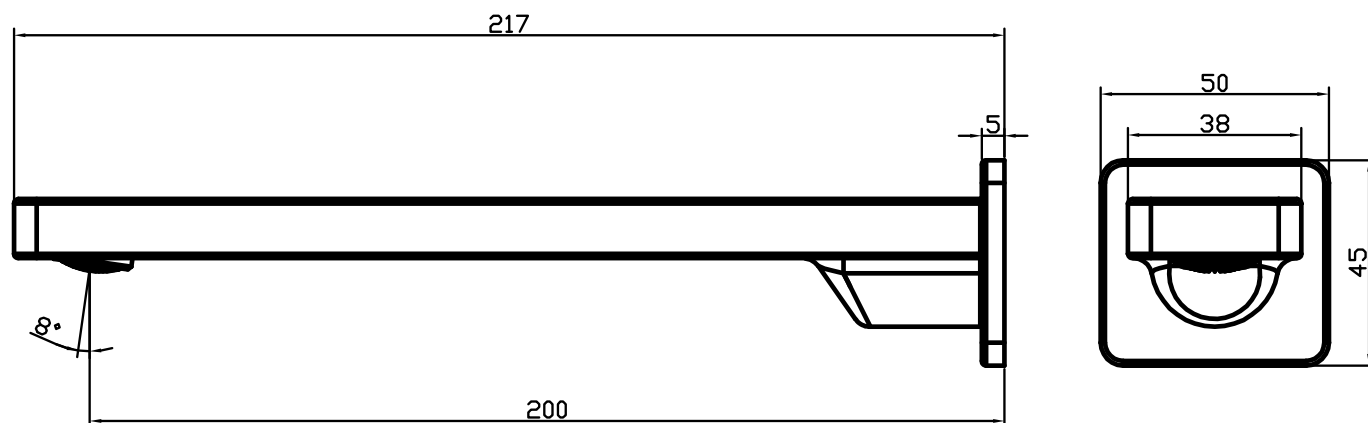

Edge II Bath or Basin Spout Black.

Product Code: 285886

Product Specifications.

WELS rating	WELS 5 Star 6.0L/min	Mounting	Wall mount
Warranty	20 years - Mixer Cartridge, Body, Aerator, Hoses, Spout, Handle and Chrome Finish 10 years - Handpieces and pull-down hoses 5 years - PVD and Electroplate finishes 1 year - Seals and Labour	Recommended Operating Pressure	150 to 500kpa
Colour	Black	Inclusions	Spout optional open flow aerator Installation Instructions
Finish	Electroplated	Maintenance & Care	Clean using a soft sponge or cloth with warm soapy water or detergent. Never use abrasive brushes or scourer pads to clean products. Rinse with water immediately after using any cleaning solution
Material	Lead Free Brass		
Spout Reach	200mm		
Operation	Fixed spout		

For more information call 1800 BATHROOM (1800 228 476) or visit raymor.com.au

© Registered trademark of Tradelink. All dimensions are in millimetres. Dimensions are approximate and should be checked against the physical product before installation. Changes may be made to this specification without notice due to our commitment to continual improvement. See raymor.com.au for full warranty details.
All dimensions in mm.

Version 1

raymor

Edge II Bath or Basin Spout Black.

Product Code: 285886

For more information call 1800 BATHROOM (1800 228 476) or visit raymor.com.au

© Registered trademark of Tradelink. All dimensions are in millimetres. Dimensions are approximate and should be checked against the physical product before installation. Changes may be made to this specification without notice due to our commitment to continual improvement. See raymor.com.au for full warranty details.
All dimensions in mm.