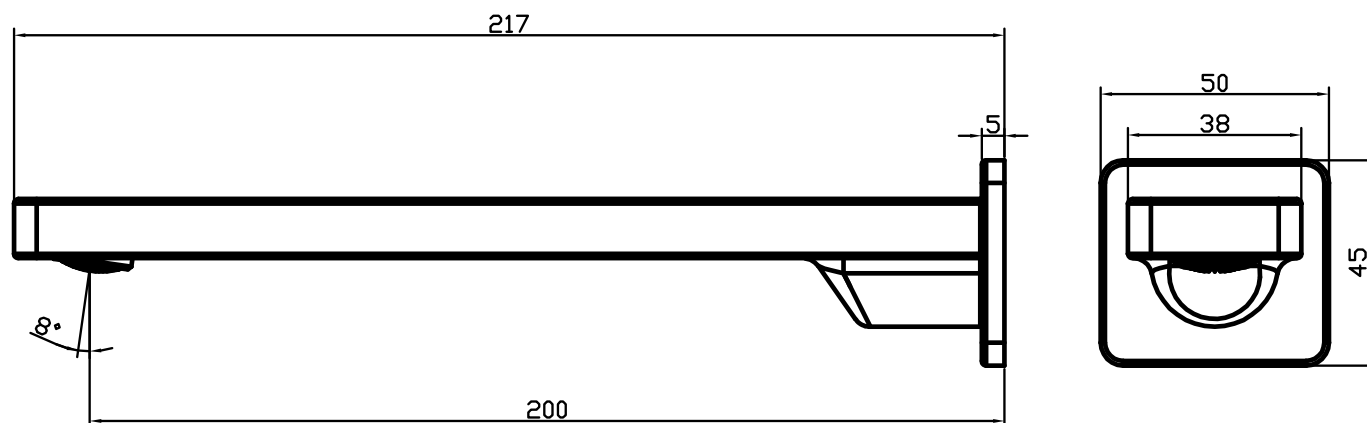

# Edge II Bath or Basin Spout Brushed Nickel.

Product Code: 285893

For more information call 1800 BATHROOM (1800 228 476) or visit [raymor.com.au](http://raymor.com.au)

© Registered trademark of Tradelink. All dimensions are in millimetres. Dimensions are approximate and should be checked against the physical product before installation. Changes may be made to this specification without notice due to our commitment to continual improvement. See [raymor.com.au](http://raymor.com.au) for full warranty details.

All dimensions in mm.

Version 1

**raymor**

# Edge II Bath or Basin Spout Brushed Nickel.

Product Code: 285893

For more information call 1800 BATHROOM (1800 228 476) or visit [raymor.com.au](http://raymor.com.au)

© Registered trademark of Tradelink. All dimensions are in millimetres. Dimensions are approximate and should be checked against the physical product before installation. Changes may be made to this specification without notice due to our commitment to continual improvement. See [raymor.com.au](http://raymor.com.au) for full warranty details.  
All dimensions in mm.