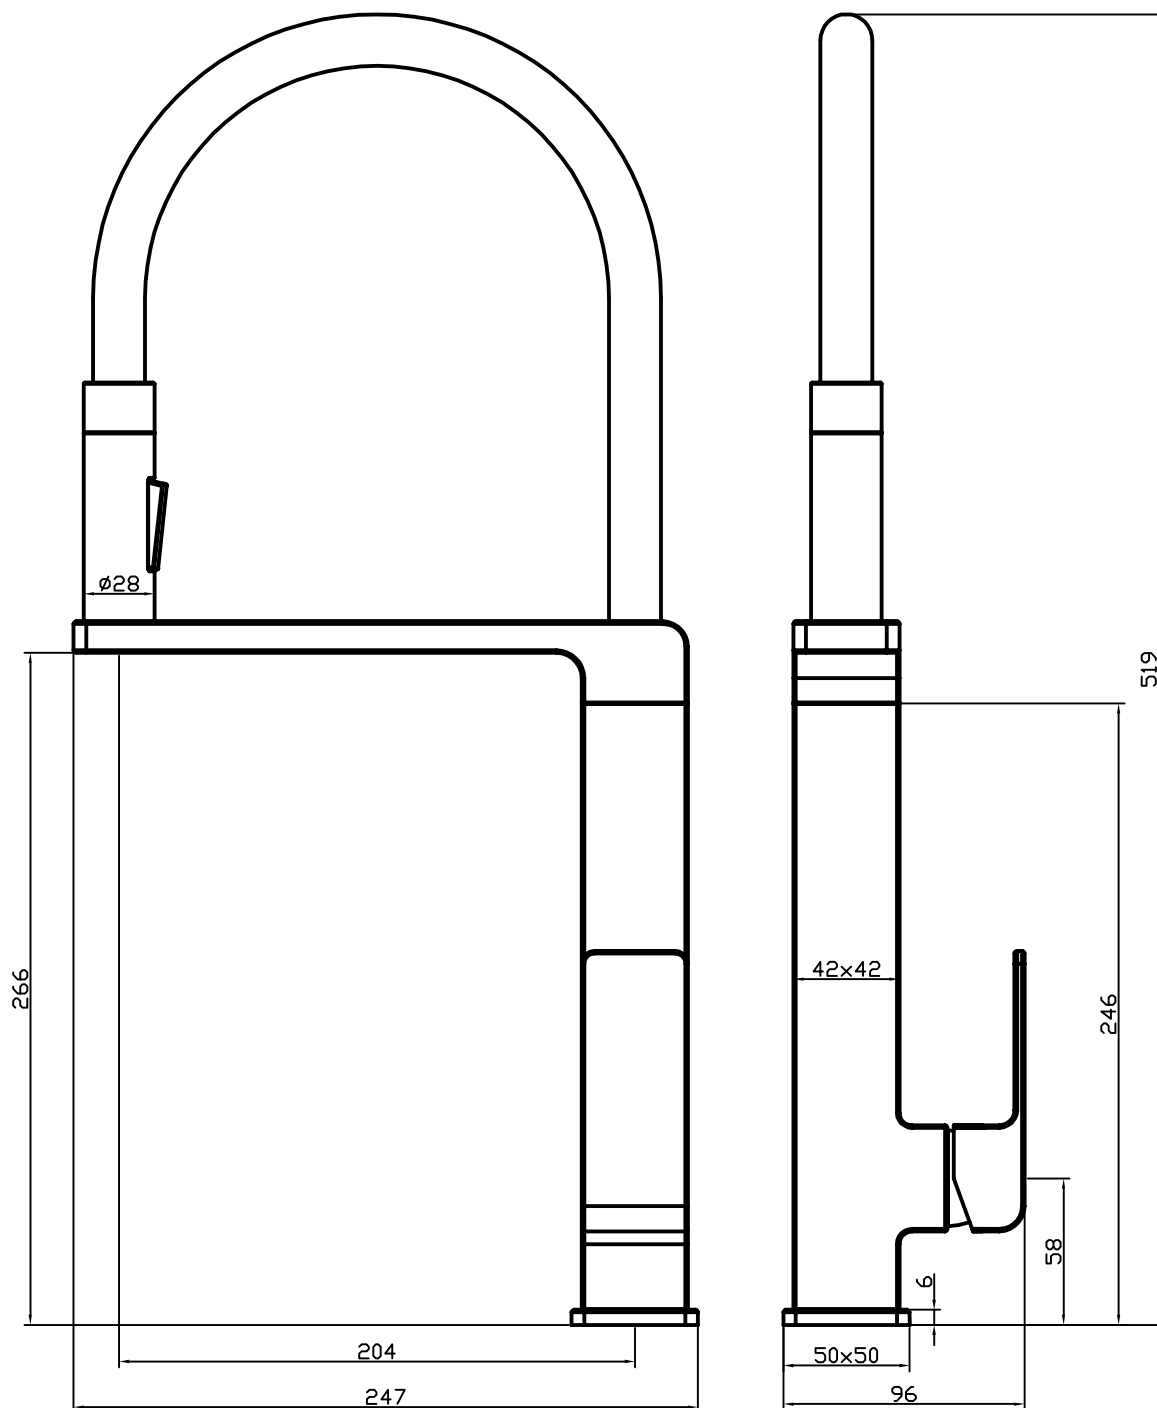

Edge II Sink Mixer With Detachable Veggie Spray Chrome.

Product Code: 285815

Product Specifications.

WELS rating	WELS 5 Star 6.0L/min	Intergrated backflow prevention	n/a
Warranty	20 years - Mixer Cartridge, Body, Aerator, Hoses, Spout, Handle and Chrome Finish 10 years - Handpieces and pull-down hoses 5 years - PVD and Electroplate finishes 1 year - Seals and Labour	Spray Function	Single and veggie spray
Colour	Chrome	Cartridge & Operation	35mm ceramic disc with brass cartridge housing
Finish	Electroplating	Connector Tails	Nylon braided PERT lined hoses
Material	Lead Free Brass	Handle Style	Paddle
Mount Type	Hob mount	Recommended Operating Pressure	150/500kpa
Spout Reach	204mm	Inclusions	Sink Mixer Installation instructions
Spout Height	519mm	Maintenance & Care	Clean using a soft sponge or cloth with warm soapy water or detergent. Never use abrasive brushes or scourer pads to clean products. Rinse with water immediately after using any cleaning solution
Swivel	Yes		
Handpiece function	Detachable		

For more information call 1800 BATHROOM (1800 228 476) or visit raymor.com.au

© Registered trademark of Tradelink. All dimensions are in millimetres. Dimensions are approximate and should be checked against the physical product before installation. Changes may be made to this specification without notice due to our commitment to continual improvement. See raymor.com.au for full warranty details.
All dimensions in mm.

Version 1

raymor

Edge II Sink Mixer With Detachable Veggie Spray Chrome.

Product Code: 285815

For more information call 1800 BATHROOM (1800 228 476) or visit raymor.com.au

© Registered trademark of Tradelink. All dimensions are in millimetres. Dimensions are approximate and should be checked against the physical product before installation. Changes may be made to this specification without notice due to our commitment to continual improvement. See raymor.com.au for full warranty details.
All dimensions in mm.