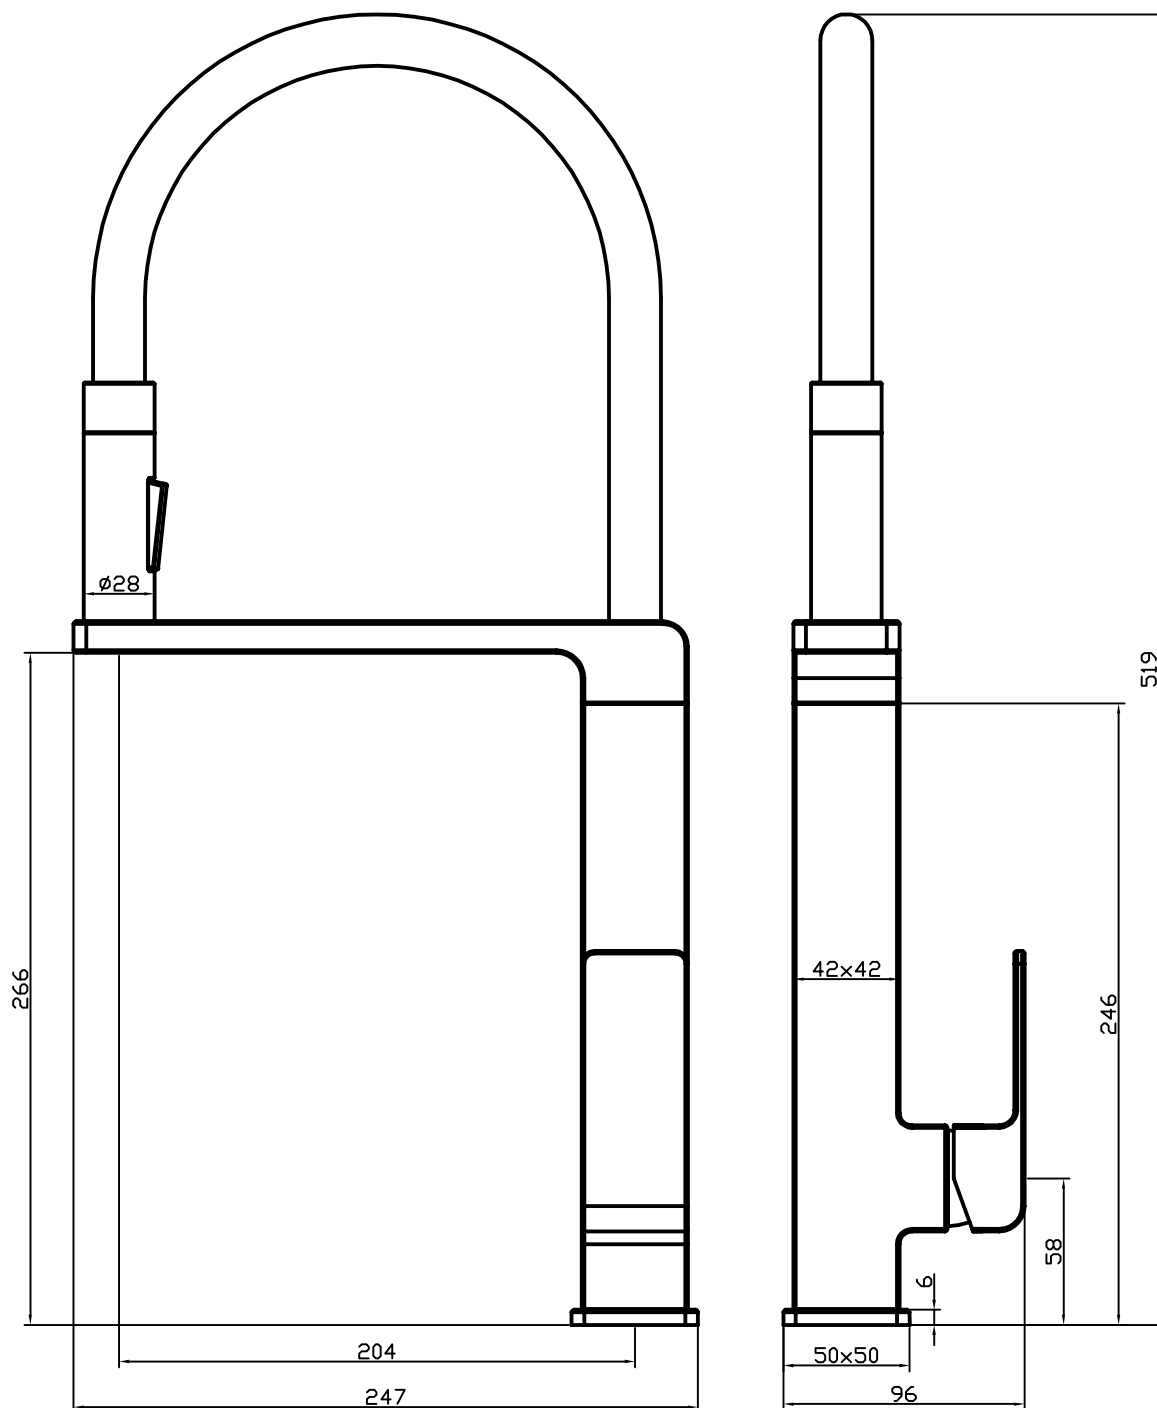

For more information call 1800 BATHROOM (1800 228 476) or visit [raymor.com.au](http://raymor.com.au)

© Registered trademark of Tradelink. All dimensions are in millimetres. Dimensions are approximate and should be checked against the physical product before installation. Changes may be made to this specification without notice due to our commitment to continual improvement. See [raymor.com.au](http://raymor.com.au) for full warranty details.  
All dimensions in mm.

# Edge II Sink Mixer With Detachable Veggie Spray Black.

Product Code: 285888

For more information call 1800 BATHROOM (1800 228 476) or visit [raymor.com.au](http://raymor.com.au)

© Registered trademark of Tradelink. All dimensions are in millimetres. Dimensions are approximate and should be checked against the physical product before installation. Changes may be made to this specification without notice due to our commitment to continual improvement. See [raymor.com.au](http://raymor.com.au) for full warranty details.  
All dimensions in mm.