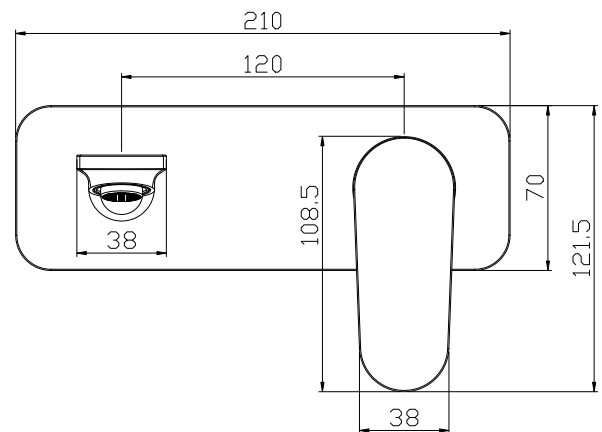

# Winton Wall Mixer Set 200mm Spout TRIM ONLY Black.

Product Code: 285006

## Product Specifications.

<b>WELS rating</b>	WELS 5 STAR 6.0L/min
<b>Warranty</b>	20 years - Mixer Cartridge, Body, Aerator, Hoses, Spout, Handle and Chrome Finish 10 years - Handpieces and pull-down hoses 5 years - PVD and Electroplate finishes 1 year - Seals and Labour
<b>Colour</b>	Black
<b>Finish</b>	Electroplating
<b>Material</b>	Lead Free Brass spout
<b>Compatibility</b>	Compatible with 285012 inwall body
<b>Inclusions</b>	Wall Mixer Trim Spout Optional open flow aerator Installation instructions
<b>Maintenance &amp; Care</b>	Clean using a soft sponge or cloth with warm soapy water or detergent. Never use abrasive brushes or scourer pads to clean products. Rinse with water immediately after using any cleaning solution

For more information call 1800 BATHROOM (1800 228 476) or visit [raymor.com.au](http://raymor.com.au)

© Registered trademark of Tradelink. All dimensions are in millimetres. Dimensions are approximate and should be checked against the physical product before installation. Changes may be made to this specification without notice due to our commitment to continual improvement. See [raymor.com.au](http://raymor.com.au) for full warranty details.  
All dimensions in mm.