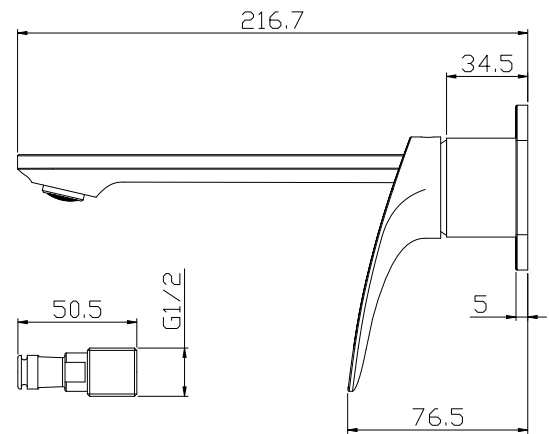

# Winton Wall Mixer Set 200mm Spout TRIM ONLY Black.

Product Code: 285006

## Product Specifications.

<b>WELS rating</b>	WELS 5 STAR 6.0L/min
<b>Warranty</b>	20 years - Mixer Cartridge, Body, Aerator, Hoses, Spout, Handle and Chrome Finish 10 years - Handpieces and pull-down hoses 5 years - PVD and Electroplate finishes 1 year - Seals and Labour
<b>Colour</b>	Black
<b>Finish</b>	Electroplating
<b>Material</b>	Lead Free Brass spout
<b>Compatibility</b>	Compatible with 285012 inwall body
<b>Inclusions</b>	Wall Mixer Trim Spout Optional open flow aerator Installation instructions
<b>Maintenance &amp; Care</b>	Clean using a soft sponge or cloth with warm soapy water or detergent. Never use abrasive brushes or scourer pads to clean products. Rinse with water immediately after using any cleaning solution

For more information call 1800 BATHROOM (1800 228 476) or visit [raymor.com.au](http://raymor.com.au)

© Registered trademark of Tradelink. All dimensions are in millimetres. Dimensions are approximate and should be checked against the physical product before installation. Changes may be made to this specification without notice due to our commitment to continual improvement. See [raymor.com.au](http://raymor.com.au) for full warranty details.  
All dimensions in mm.