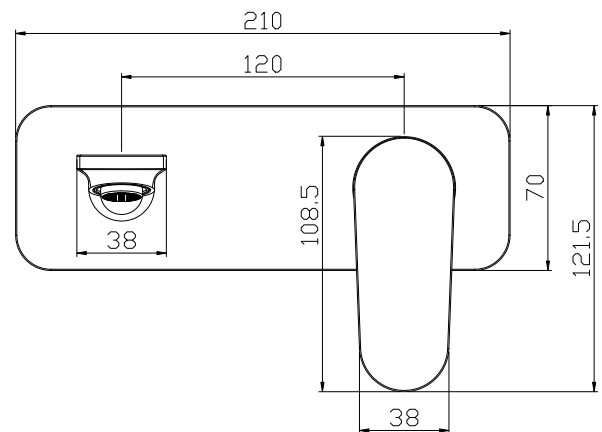

# Winton Wall Mixer Set 200mm Spout TRIM ONLY Brushed Nickel.

Product Code: 285007

## Product Specifications.

<b>WELS rating</b>	WELS 5 STAR 6.0L/min
<b>Warranty</b>	20 years - Mixer Cartridge, Body, Aerator, Hoses, Spout, Handle and Chrome Finish 10 years - Handpieces and pull-down hoses 5 years - PVD and Electroplate finishes 1 year - Seals and Labour
<b>Colour</b>	Brushed Nickel
<b>Finish</b>	Electroplating
<b>Material</b>	Lead Free Brass spout
<b>Compatibility</b>	Compatible with 285012 inwall body
<b>Inclusions</b>	Wall Mixer Trim Spout Optional open flow aerator Installation instructions
<b>Maintenance &amp; Care</b>	Clean using a soft sponge or cloth with warm soapy water or detergent. Never use abrasive brushes or scourer pads to clean products. Rinse with water immediately after using any cleaning solution

For more information call 1800 BATHROOM (1800 228 476) or visit [raymor.com.au](http://raymor.com.au)

© Registered trademark of Tradelink. All dimensions are in millimetres. Dimensions are approximate and should be checked against the physical product before installation. Changes may be made to this specification without notice due to our commitment to continual improvement. See [raymor.com.au](http://raymor.com.au) for full warranty details.  
All dimensions in mm.