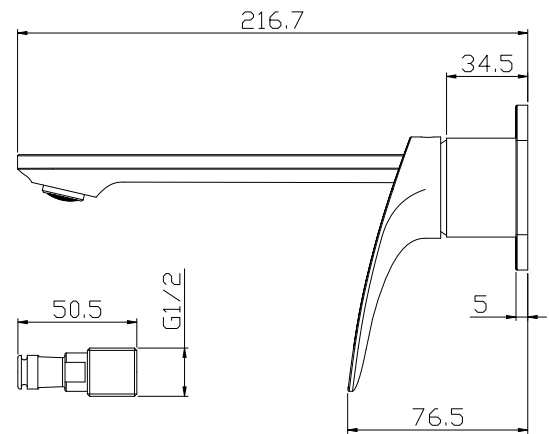

# Winton Wall Mixer Set 200mm Spout TRIM ONLY Brushed Nickel.

Product Code: 285007

## Product Specifications.

<b>WELS rating</b>	WELS 5 STAR 6.0L/min
<b>Warranty</b>	20 years - Mixer Cartridge, Body, Aerator, Hoses, Spout, Handle and Chrome Finish 10 years - Handpieces and pull-down hoses 5 years - PVD and Electroplate finishes 1 year - Seals and Labour
<b>Colour</b>	Brushed Nickel
<b>Finish</b>	Electroplating
<b>Material</b>	Lead Free Brass spout
<b>Compatibility</b>	Compatible with 285012 inwall body
<b>Inclusions</b>	Wall Mixer Trim Spout Optional open flow aerator Installation instructions
<b>Maintenance &amp; Care</b>	Clean using a soft sponge or cloth with warm soapy water or detergent. Never use abrasive brushes or scourer pads to clean products. Rinse with water immediately after using any cleaning solution

For more information call 1800 BATHROOM (1800 228 476) or visit [raymor.com.au](http://raymor.com.au)

© Registered trademark of Tradelink. All dimensions are in millimetres. Dimensions are approximate and should be checked against the physical product before installation. Changes may be made to this specification without notice due to our commitment to continual improvement. See [raymor.com.au](http://raymor.com.au) for full warranty details.  
All dimensions in mm.