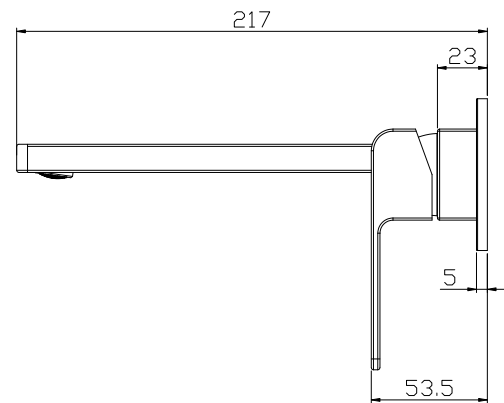

Edge II Wall Mixer Set 200mm Spout TRIM ONLY Chrome.

Product Code: 285813

Product Specifications.

WELS rating	WELS 5 STAR 6.0L/min
Warranty	20 years - Mixer Cartridge, Body, Aerator, Hoses, Spout, Handle and Chrome Finish 10 years - Handpieces and pull-down hoses 5 years - PVD and Electroplate finishes 1 year - Seals and Labour
Colour	Chrome
Finish	Electroplating
Material	Lead Free Brass spout
Compatibility	Compatible with 285502 inwall body
Inclusions	Wall Mixer Trim Spout Optional open flow aerator Installation instructions
Maintenance & Care	Clean using a soft sponge or cloth with warm soapy water or detergent. Never use abrasive brushes or scourer pads to clean products. Rinse with water immediately after using any cleaning solution

For more information call 1800 BATHROOM (1800 228 476) or visit raymor.com.au

© Registered trademark of Tradelink. All dimensions are in millimetres. Dimensions are approximate and should be checked against the physical product before installation. Changes may be made to this specification without notice due to our commitment to continual improvement. See raymor.com.au for full warranty details.
All dimensions in mm.