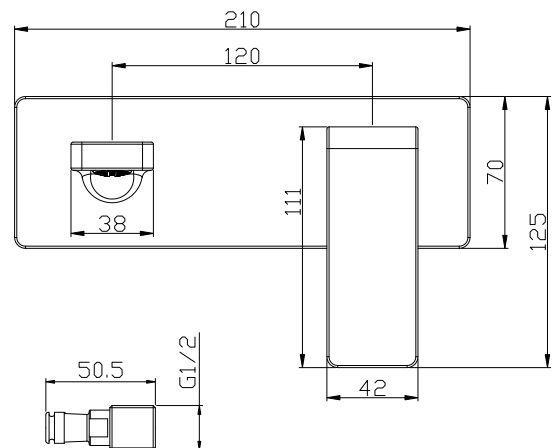

Edge II Wall Mixer Set 200mm Spout TRIM ONLY Chrome.

Product Code: 285813

Product Specifications.

WELS rating	WELS 5 STAR 6.0L/min
Warranty	20 years - Mixer Cartridge, Body, Aerator, Hoses, Spout, Handle and Chrome Finish 10 years - Handpieces and pull-down hoses 5 years - PVD and Electroplate finishes 1 year - Seals and Labour
Colour	Chrome
Finish	Electroplating
Material	Lead Free Brass spout
Compatibility	Compatible with 285502 inwall body
Inclusions	Wall Mixer Trim Spout Optional open flow aerator Installation instructions
Maintenance & Care	Clean using a soft sponge or cloth with warm soapy water or detergent. Never use abrasive brushes or scourer pads to clean products. Rinse with water immediately after using any cleaning solution

For more information call 1800 BATHROOM (1800 228 476) or visit raymor.com.au

© Registered trademark of Tradelink. All dimensions are in millimetres. Dimensions are approximate and should be checked against the physical product before installation. Changes may be made to this specification without notice due to our commitment to continual improvement. See raymor.com.au for full warranty details.
All dimensions in mm.