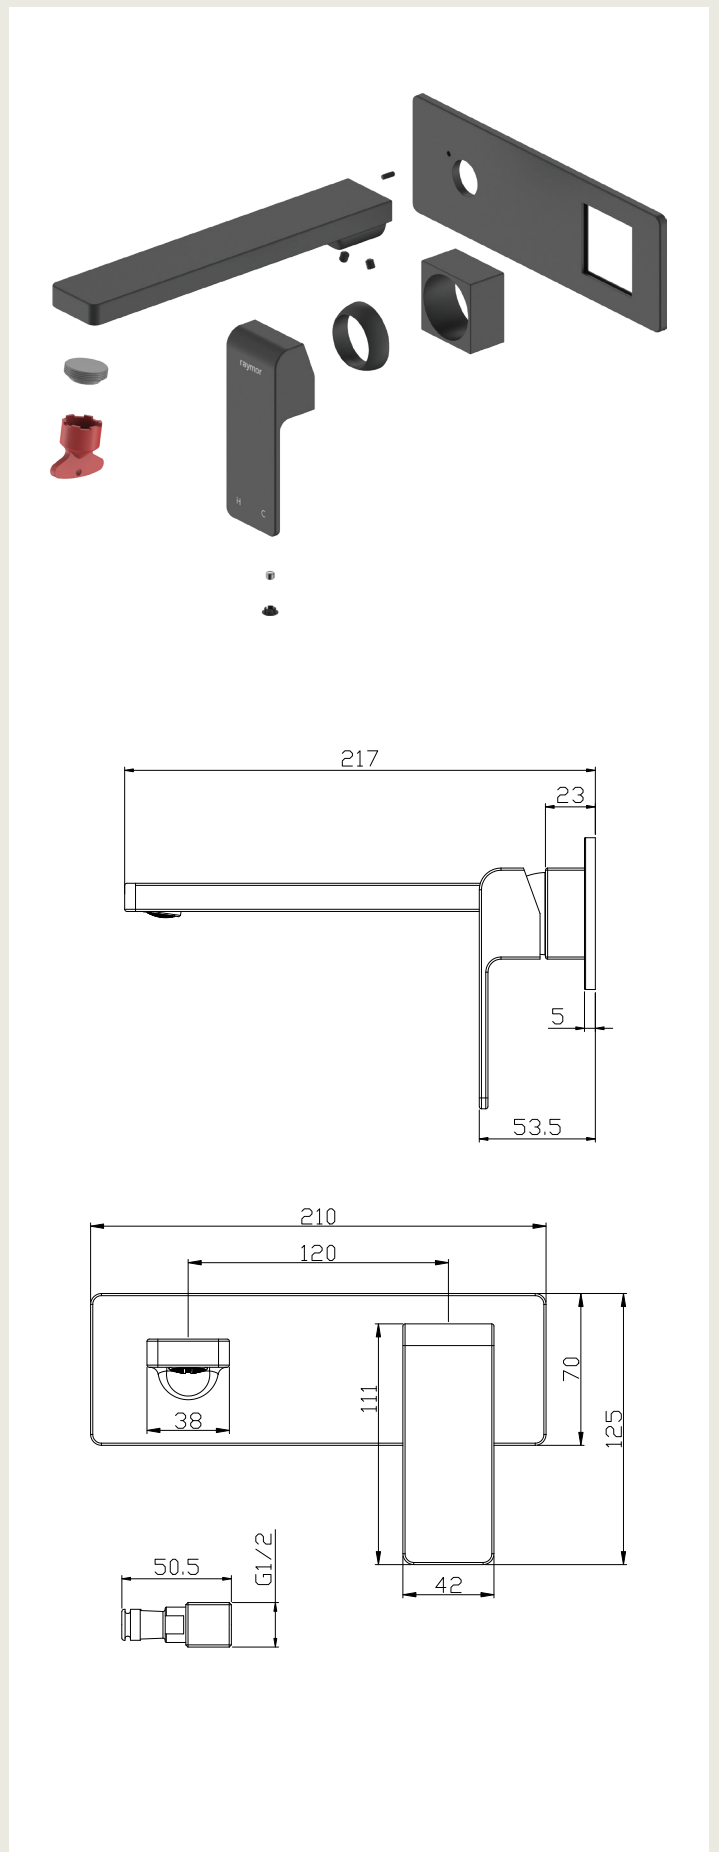

# Edge II Wall Mixer Set 200mm Spout TRIM ONLY Black.

Product Code: 285884

## Product Specifications.

<b>WELS rating</b>	WELS 5 STAR 6.0L/min
<b>Warranty</b>	20 years - Mixer Cartridge, Body, Aerator, Hoses, Spout, Handle and Chrome Finish 10 years - Handpieces and pull-down hoses 5 years - PVD and Electroplate finishes 1 year - Seals and Labour
<b>Colour</b>	Black
<b>Finish</b>	Electroplating
<b>Material</b>	Lead Free Brass spout
<b>Compatibility</b>	Compatible with 285502 inwall body
<b>Inclusions</b>	Wall Mixer Trim Spout Optional open flow aerator Installation instructions
<b>Maintenance &amp; Care</b>	Clean using a soft sponge or cloth with warm soapy water or detergent. Never use abrasive brushes or scourer pads to clean products. Rinse with water immediately after using any cleaning solution

For more information call 1800 BATHROOM (1800 228 476) or visit [raymor.com.au](http://raymor.com.au)

© Registered trademark of Tradelink. All dimensions are in millimetres. Dimensions are approximate and should be checked against the physical product before installation. Changes may be made to this specification without notice due to our commitment to continual improvement. See [raymor.com.au](http://raymor.com.au) for full warranty details.  
All dimensions in mm.