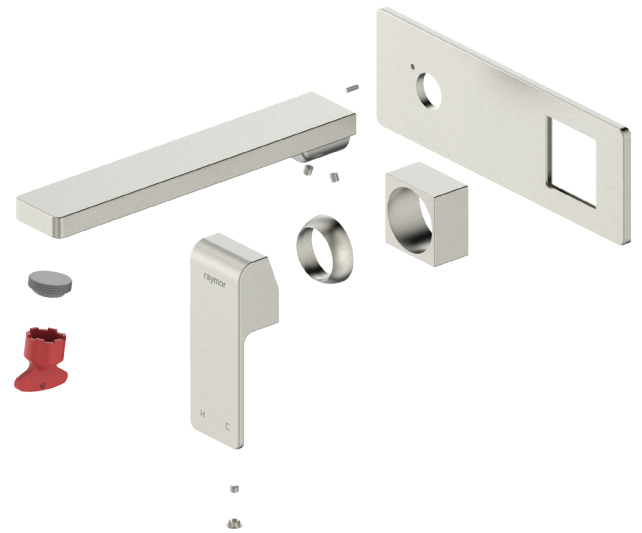

Edge II Wall Mixer Set 200mm Spout TRIM ONLY Brushed Nickel.

Product Code: 285891

Product Specifications.

WELS rating	WELS 5 STAR 6.0L/min
Warranty	20 years - Mixer Cartridge, Body, Aerator, Hoses, Spout, Handle and Chrome Finish 10 years - Handpieces and pull-down hoses 5 years - PVD and Electroplate finishes 1 year - Seals and Labour
Colour	Brushed Nickel
Finish	Electroplating
Material	Lead Free Brass spout
Compatibility	Compatible with 285502 inwall body
Inclusions	Wall Mixer Trim Spout Optional open flow aerator Installation instructions
Maintenance & Care	Clean using a soft sponge or cloth with warm soapy water or detergent. Never use abrasive brushes or scourer pads to clean products. Rinse with water immediately after using any cleaning solution

For more information call 1800 BATHROOM (1800 228 476) or visit raymor.com.au

® Registered trademark of Tradelink. All dimensions are in millimetres. Dimensions are approximate and should be checked against the physical product before installation. Changes may be made to this specification without notice due to our commitment to continual improvement. See raymor.com.au for full warranty details.
All dimensions in mm.

Version 1

raymor