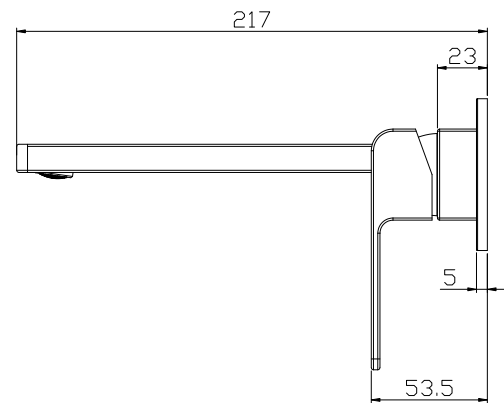

Edge II Wall Mixer Set 200mm Spout TRIM ONLY Brushed Nickel.

Product Code: 285891

Product Specifications.

WELS rating	WELS 5 STAR 6.0L/min
Warranty	20 years - Mixer Cartridge, Body, Aerator, Hoses, Spout, Handle and Chrome Finish 10 years - Handpieces and pull-down hoses 5 years - PVD and Electroplate finishes 1 year - Seals and Labour
Colour	Brushed Nickel
Finish	Electroplating
Material	Lead Free Brass spout
Compatibility	Compatible with 285502 inwall body
Inclusions	Wall Mixer Trim Spout Optional open flow aerator Installation instructions
Maintenance & Care	Clean using a soft sponge or cloth with warm soapy water or detergent. Never use abrasive brushes or scourer pads to clean products. Rinse with water immediately after using any cleaning solution

For more information call 1800 BATHROOM (1800 228 476) or visit raymor.com.au

® Registered trademark of Tradelink. All dimensions are in millimetres. Dimensions are approximate and should be checked against the physical product before installation. Changes may be made to this specification without notice due to our commitment to continual improvement. See raymor.com.au for full warranty details.
All dimensions in mm.