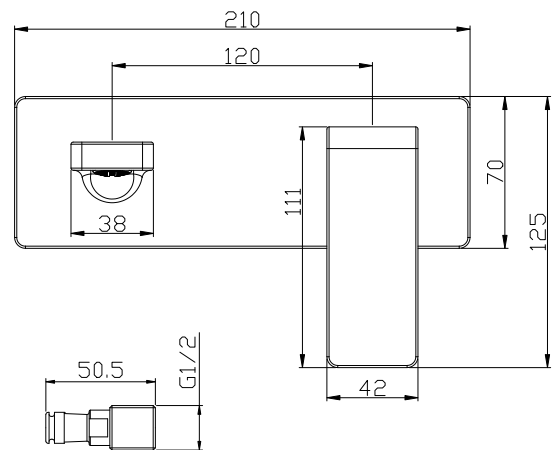

Edge II Wall Mixer Set 200mm Spout TRIM ONLY Brushed Nickel.

Product Code: 285891

Product Specifications.

WELS rating	WELS 5 STAR 6.0L/min
Warranty	20 years - Mixer Cartridge, Body, Aerator, Hoses, Spout, Handle and Chrome Finish 10 years - Handpieces and pull-down hoses 5 years - PVD and Electroplate finishes 1 year - Seals and Labour
Colour	Brushed Nickel
Finish	Electroplating
Material	Lead Free Brass spout
Compatibility	Compatible with 285502 inwall body
Inclusions	Wall Mixer Trim Spout Optional open flow aerator Installation instructions
Maintenance & Care	Clean using a soft sponge or cloth with warm soapy water or detergent. Never use abrasive brushes or scourer pads to clean products. Rinse with water immediately after using any cleaning solution

For more information call 1800 BATHROOM (1800 228 476) or visit raymor.com.au

® Registered trademark of Tradelink. All dimensions are in millimetres. Dimensions are approximate and should be checked against the physical product before installation. Changes may be made to this specification without notice due to our commitment to continual improvement. See raymor.com.au for full warranty details.
All dimensions in mm.