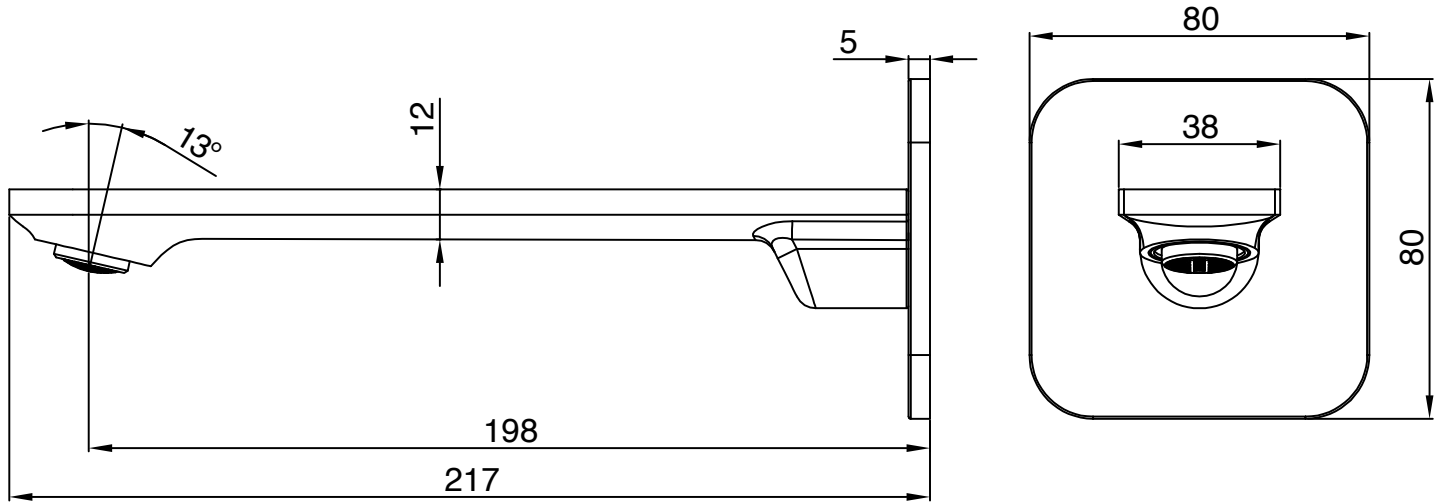

Winton Bath or Basin Spout Chrome.

Product Code: 285014

Product Specifications.

WELS rating	WELS 5 Star 6.0L/min	Mounting	Wall mount
Warranty	20 years - Mixer Cartridge, Body, Aerator, Hoses, Spout, Handle and Chrome Finish 10 years - Handpieces and pull-down hoses 5 years - PVD and Electroplate finishes 1 year - Seals and Labour	Recommended Operating Pressure	150 to 500kpa
Colour	Chrome	Inclusions	Spout optional open flow aerator Installation Instructions
Finish	Electroplated	Maintenance & Care	Clean using a soft sponge or cloth with warm soapy water or detergent. Never use abrasive brushes or scourer pads to clean products. Rinse with water immediately after using any cleaning solution
Material	Lead Free Brass		
Spout Reach	200mm		
Operation	Fixed spout		

For more information call 1800 BATHROOM (1800 228 476) or visit raymor.com.au

© Registered trademark of Tradelink. All dimensions are in millimetres. Dimensions are approximate and should be checked against the physical product before installation. Changes may be made to this specification without notice due to our commitment to continual improvement. See raymor.com.au for full warranty details.
All dimensions in mm.

Version 1

raymor

Winton Bath or Basin Spout Chrome.

Product Code: 285014

For more information call 1800 BATHROOM (1800 228 476) or visit raymor.com.au

© Registered trademark of Tradelink. All dimensions are in millimetres. Dimensions are approximate and should be checked against the physical product before installation. Changes may be made to this specification without notice due to our commitment to continual improvement. See raymor.com.au for full warranty details.
All dimensions in mm.