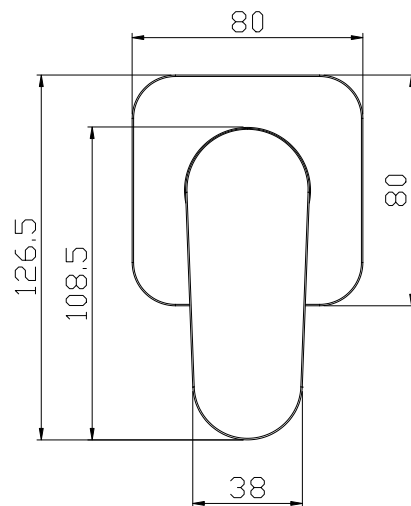

# Edge II Wall Mixer TRIM ONLY Chrome.

Product Code: 285816

## Product Specifications.

<b>WELS rating</b>	n/a
<b>Warranty</b>	20 years - Mixer Cartridge, Body, Aerator, Hoses, Spout, Handle and Chrome Finish 10 years - Handpieces and pull-down hoses 5 years - PVD and Electroplate finishes 1 year - Seals and Labour
<b>Colour</b>	Chrome
<b>Finish</b>	Electroplating
<b>Material</b>	n/a
<b>Compatibility</b>	Compatible with 285013 inwall body
<b>Inclusions</b>	Wall Mixer Trim Installation instructions
<b>Maintenance &amp; Care</b>	Clean using a soft sponge or cloth with warm soapy water or detergent. Never use abrasive brushes or scourer pads to clean products. Rinse with water immediately after using any cleaning solution

For more information call 1800 BATHROOM (1800 228 476) or visit [raymor.com.au](http://raymor.com.au)

© Registered trademark of Tradelink. All dimensions are in millimetres. Dimensions are approximate and should be checked against the physical product before installation. Changes may be made to this specification without notice due to our commitment to continual improvement. See [raymor.com.au](http://raymor.com.au) for full warranty details.  
All dimensions in mm.