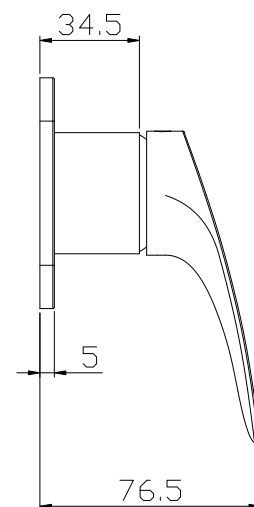

# Edge II Wall Mixer TRIM ONLY Chrome.

Product Code: 285816

## Product Specifications.

<b>WELS rating</b>	n/a
<b>Warranty</b>	20 years - Mixer Cartridge, Body, Aerator, Hoses, Spout, Handle and Chrome Finish 10 years - Handpieces and pull-down hoses 5 years - PVD and Electroplate finishes 1 year - Seals and Labour
<b>Colour</b>	Chrome
<b>Finish</b>	Electroplating
<b>Material</b>	n/a
<b>Compatibility</b>	Compatible with 285013 inwall body
<b>Inclusions</b>	Wall Mixer Trim Installation instructions
<b>Maintenance &amp; Care</b>	Clean using a soft sponge or cloth with warm soapy water or detergent. Never use abrasive brushes or scourer pads to clean products. Rinse with water immediately after using any cleaning solution

For more information call 1800 BATHROOM (1800 228 476) or visit [raymor.com.au](http://raymor.com.au)

© Registered trademark of Tradelink. All dimensions are in millimetres. Dimensions are approximate and should be checked against the physical product before installation. Changes may be made to this specification without notice due to our commitment to continual improvement. See [raymor.com.au](http://raymor.com.au) for full warranty details.  
All dimensions in mm.