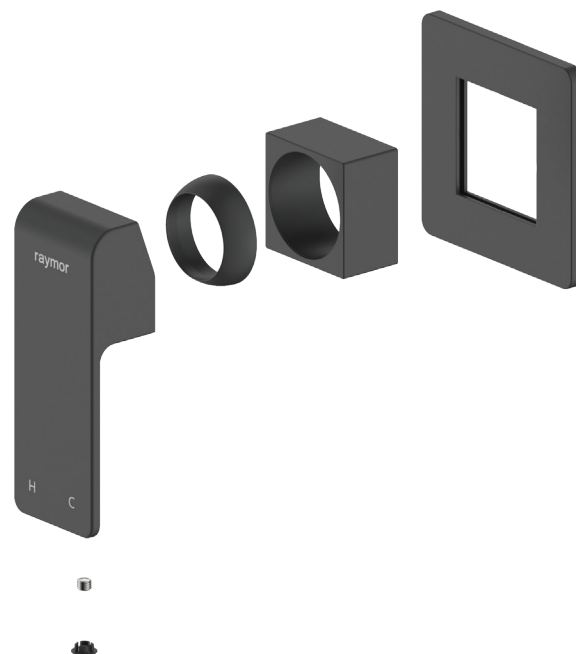

Edge II Wall Mixer TRIM ONLY Black.

Product Code: 285885

Product Specifications.

WELS rating	n/a
Warranty	20 years - Mixer Cartridge, Body, Aerator, Hoses, Spout, Handle and Chrome Finish 10 years - Handpieces and pull-down hoses 5 years - PVD and Electroplate finishes 1 year - Seals and Labour
Colour	Black
Finish	Electroplating
Material	n/a
Compatibility	Compatible with 285013 inwall body
Inclusions	Wall Mixer Trim Installation instructions
Maintenance & Care	Clean using a soft sponge or cloth with warm soapy water or detergent. Never use abrasive brushes or scourer pads to clean products. Rinse with water immediately after using any cleaning solution

For more information call 1800 BATHROOM (1800 228 476) or visit raymor.com.au

© Registered trademark of Tradelink. All dimensions are in millimetres. Dimensions are approximate and should be checked against the physical product before installation. Changes may be made to this specification without notice due to our commitment to continual improvement. See raymor.com.au for full warranty details.
All dimensions in mm.

Version 1

raymor