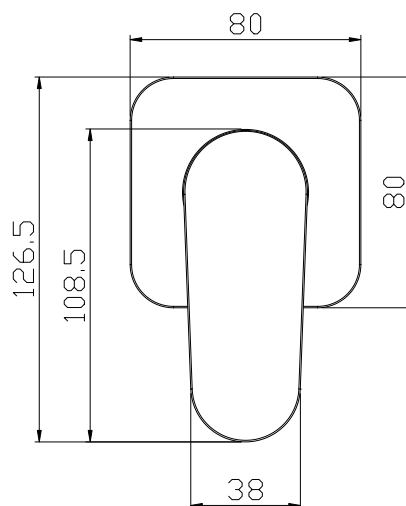

Edge II Wall Mixer TRIM ONLY Black.

Product Code: 285885

Product Specifications.

WELS rating	n/a
Warranty	20 years - Mixer Cartridge, Body, Aerator, Hoses, Spout, Handle and Chrome Finish 10 years - Handpieces and pull-down hoses 5 years - PVD and Electroplate finishes 1 year - Seals and Labour
Colour	Black
Finish	Electroplating
Material	n/a
Compatibility	Compatible with 285013 inwall body
Inclusions	Wall Mixer Trim Installation instructions
Maintenance & Care	Clean using a soft sponge or cloth with warm soapy water or detergent. Never use abrasive brushes or scourer pads to clean products. Rinse with water immediately after using any cleaning solution

For more information call 1800 BATHROOM (1800 228 476) or visit raymor.com.au

© Registered trademark of Tradelink. All dimensions are in millimetres. Dimensions are approximate and should be checked against the physical product before installation. Changes may be made to this specification without notice due to our commitment to continual improvement. See raymor.com.au for full warranty details.
All dimensions in mm.