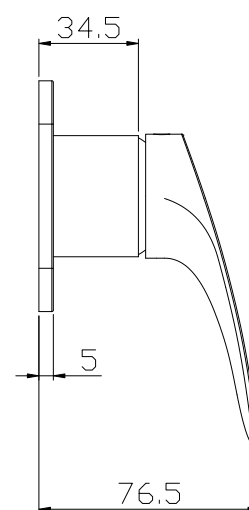

Edge II Wall Mixer TRIM ONLY Black.

Product Code: 285885

Product Specifications.

WELS rating	n/a
Warranty	20 years - Mixer Cartridge, Body, Aerator, Hoses, Spout, Handle and Chrome Finish 10 years - Handpieces and pull-down hoses 5 years - PVD and Electroplate finishes 1 year - Seals and Labour
Colour	Black
Finish	Electroplating
Material	n/a
Compatibility	Compatible with 285013 inwall body
Inclusions	Wall Mixer Trim Installation instructions
Maintenance & Care	Clean using a soft sponge or cloth with warm soapy water or detergent. Never use abrasive brushes or scourer pads to clean products. Rinse with water immediately after using any cleaning solution

For more information call 1800 BATHROOM (1800 228 476) or visit raymor.com.au

© Registered trademark of Tradelink. All dimensions are in millimetres. Dimensions are approximate and should be checked against the physical product before installation. Changes may be made to this specification without notice due to our commitment to continual improvement. See raymor.com.au for full warranty details.
All dimensions in mm.