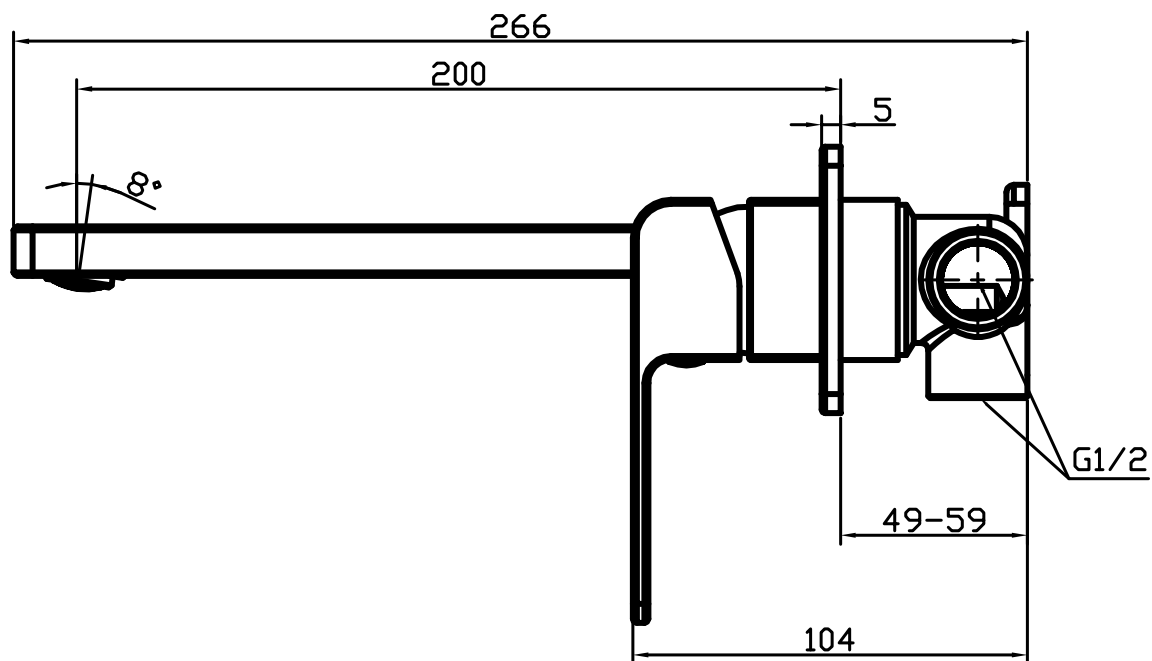

Edge II Wall Mixer Set with 200mm Spout Black.

Product Code: 296675

Product Specifications.

WELS rating	WELS 5 STAR 6.0L/min	Handle Style	Paddle
Warranty	20 years - Mixer Cartridge, Body, Aerator, Hoses, Spout, Handle and Chrome Finish 10 years - Handpieces and pull-down hoses 5 years - PVD and Electroplate finishes 1 year - Seals and Labour	Recommended Operating Pressure	150/500kpa
Colour	Black	Inclusions	Wall Mixer Trim with spout Mixer In Wall Body Optional open flow aerator Installation instructions
Finish	Electroplating	Maintenance & Care	Clean using a soft sponge or cloth with warm soapy water or detergent. Never use abrasive brushes or scourer pads to clean products. Rinse with water immediately after using any cleaning solution
Material	Lead Free Brass body and spout		
Mount Type	Wall mount		
Cartridge & Operation	35mm ceramic disc with brass cartridge housing		

For more information call 1800 BATHROOM (1800 228 476) or visit raymor.com.au

© Registered trademark of Tradelink. All dimensions are in millimetres. Dimensions are approximate and should be checked against the physical product before installation. Changes may be made to this specification without notice due to our commitment to continual improvement. See raymor.com.au for full warranty details.
All dimensions in mm.
Version 1

raymor

Edge II Wall Mixer Set with 200mm Spout Black.

Product Code: 296675

For more information call 1800 BATHROOM (1800 228 476) or visit raymor.com.au

© Registered trademark of Tradelink. All dimensions are in millimetres. Dimensions are approximate and should be checked against the physical product before installation. Changes may be made to this specification without notice due to our commitment to continual improvement. See raymor.com.au for full warranty details.

All dimensions in mm.
Version 1

raymor