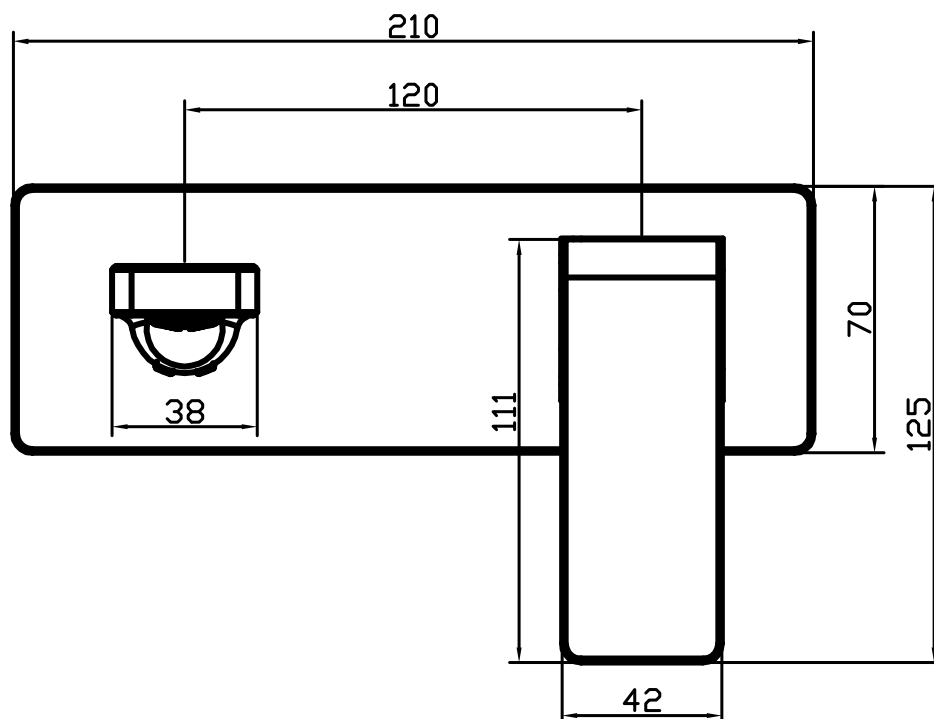

Edge II Wall Mixer Set with 200mm Spout Black.

Product Code: 296675

Product Specifications.

WELS rating	WELS 5 STAR 6.0L/min	Handle Style	Paddle
Warranty	20 years - Mixer Cartridge, Body, Aerator, Hoses, Spout, Handle and Chrome Finish 10 years - Handpieces and pull-down hoses 5 years - PVD and Electroplate finishes 1 year - Seals and Labour	Recommended Operating Pressure	150/500kpa
Colour	Black	Inclusions	Wall Mixer Trim with spout Mixer In Wall Body Optional open flow aerator Installation instructions
Finish	Electroplating	Maintenance & Care	Clean using a soft sponge or cloth with warm soapy water or detergent. Never use abrasive brushes or scourer pads to clean products. Rinse with water immediately after using any cleaning solution
Material	Lead Free Brass body and spout		
Mount Type	Wall mount		
Cartridge & Operation	35mm ceramic disc with brass cartridge housing		

For more information call 1800 BATHROOM (1800 228 476) or visit raymor.com.au

© Registered trademark of Tradelink. All dimensions are in millimetres. Dimensions are approximate and should be checked against the physical product before installation. Changes may be made to this specification without notice due to our commitment to continual improvement. See raymor.com.au for full warranty details.
All dimensions in mm.
Version 1

raymor

Edge II Wall Mixer Set with 200mm Spout Black.

Product Code: 296675

For more information call 1800 BATHROOM (1800 228 476) or visit raymor.com.au

© Registered trademark of Tradelink. All dimensions are in millimetres. Dimensions are approximate and should be checked against the physical product before installation. Changes may be made to this specification without notice due to our commitment to continual improvement. See raymor.com.au for full warranty details.

All dimensions in mm.
Version 1

raymor