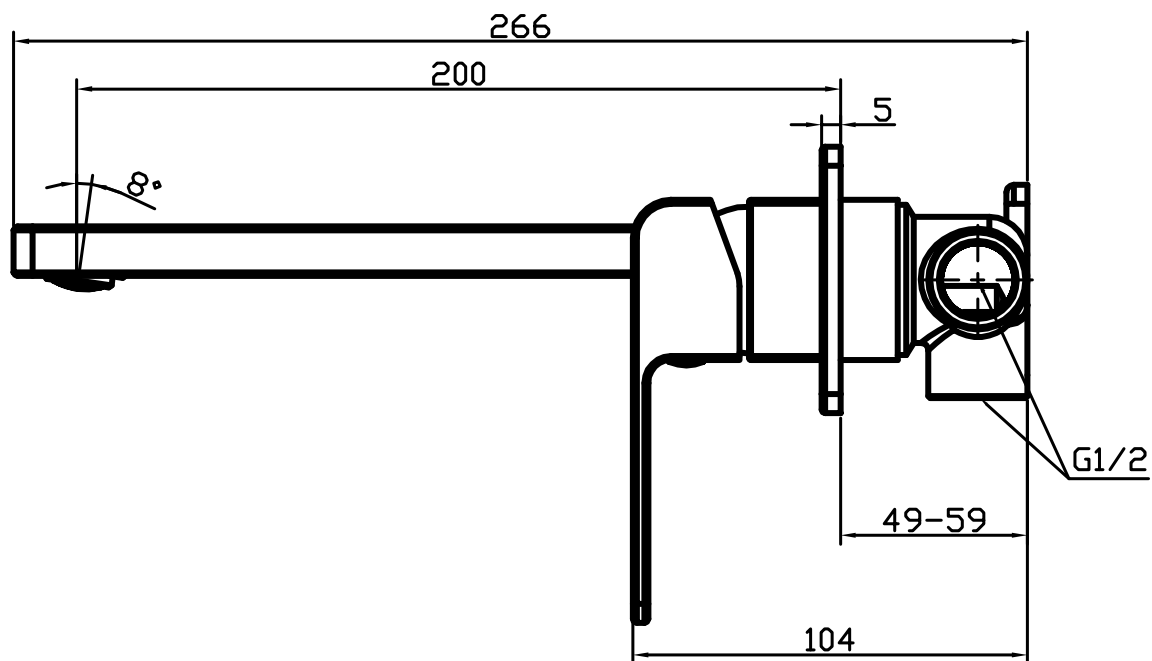

Edge II Wall Mixer Set with 200mm Spout Chrome.

Product Code: 296674

Product Specifications.

WELS rating	WELS 5 STAR 6.0L/min	Handle Style	Paddle
Warranty	20 years - Mixer Cartridge, Body, Aerator, Hoses, Spout, Handle and Chrome Finish 10 years - Handpieces and pull-down hoses 5 years - PVD and Electroplate finishes 1 year - Seals and Labour	Recommended Operating Pressure	150/500kpa
Colour	Chrome	Inclusions	Wall Mixer Trim with spout Mixer In Wall Body Optional open flow aerator Installation instructions
Finish	Electroplating	Maintenance & Care	Clean using a soft sponge or cloth with warm soapy water or detergent. Never use abrasive brushes or scourer pads to clean products. Rinse with water immediately after using any cleaning solution
Material	Lead Free Brass body and spout		
Mount Type	Wall mount		
Cartridge & Operation	35mm ceramic disc with brass cartridge housing		

For more information call 1800 BATHROOM (1800 228 476) or visit raymor.com.au

© Registered trademark of Tradelink. All dimensions are in millimetres. Dimensions are approximate and should be checked against the physical product before installation. Changes may be made to this specification without notice due to our commitment to continual improvement. See raymor.com.au for full warranty details.
All dimensions in mm.

Version 1

raymor

Edge II Wall Mixer Set with 200mm Spout Chrome.

Product Code: 296674

For more information call 1800 BATHROOM (1800 228 476) or visit raymor.com.au

© Registered trademark of Tradelink. All dimensions are in millimetres. Dimensions are approximate and should be checked against the physical product before installation. Changes may be made to this specification without notice due to our commitment to continual improvement. See raymor.com.au for full warranty details.

All dimensions in mm.

Version 1

raymor