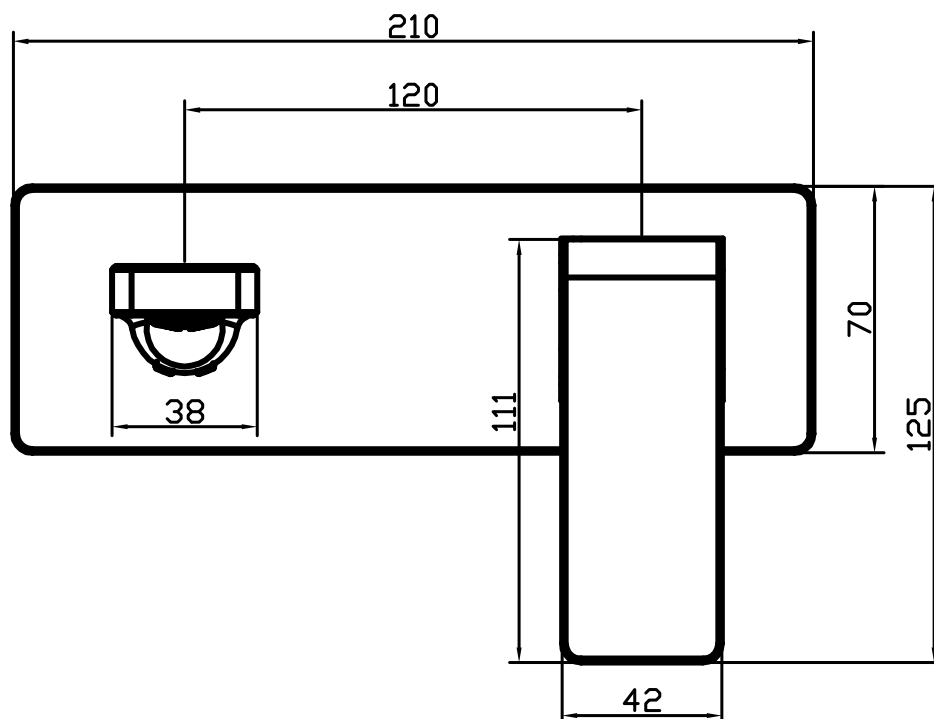

Edge II Wall Mixer Set with 200mm Spout Chrome.

Product Code: 296674

Product Specifications.

WELS rating	WELS 5 STAR 6.0L/min	Handle Style	Paddle
Warranty	20 years - Mixer Cartridge, Body, Aerator, Hoses, Spout, Handle and Chrome Finish 10 years - Handpieces and pull-down hoses 5 years - PVD and Electroplate finishes 1 year - Seals and Labour	Recommended Operating Pressure	150/500kpa
Colour	Chrome	Inclusions	Wall Mixer Trim with spout Mixer In Wall Body Optional open flow aerator Installation instructions
Finish	Electroplating	Maintenance & Care	Clean using a soft sponge or cloth with warm soapy water or detergent. Never use abrasive brushes or scourer pads to clean products. Rinse with water immediately after using any cleaning solution
Material	Lead Free Brass body and spout		
Mount Type	Wall mount		
Cartridge & Operation	35mm ceramic disc with brass cartridge housing		

For more information call 1800 BATHROOM (1800 228 476) or visit raymor.com.au

© Registered trademark of Tradelink. All dimensions are in millimetres. Dimensions are approximate and should be checked against the physical product before installation. Changes may be made to this specification without notice due to our commitment to continual improvement. See raymor.com.au for full warranty details.
All dimensions in mm.

Version 1

raymor

Edge II Wall Mixer Set with 200mm Spout Chrome.

Product Code: 296674

For more information call 1800 BATHROOM (1800 228 476) or visit raymor.com.au

© Registered trademark of Tradelink. All dimensions are in millimetres. Dimensions are approximate and should be checked against the physical product before installation. Changes may be made to this specification without notice due to our commitment to continual improvement. See raymor.com.au for full warranty details.

All dimensions in mm.

Version 1

raymor