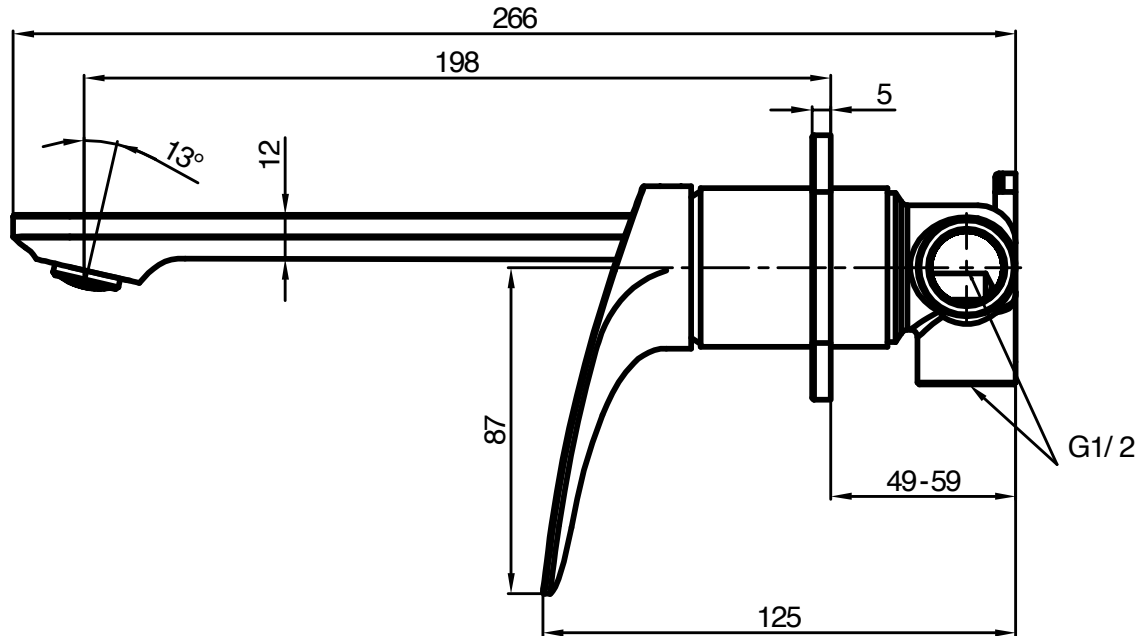

## Product Specifications.

<b>WELS rating</b>	WELS 5 STAR 6.0L/min	<b>Handle Style</b>	Paddle
<b>Warranty</b>	20 years - Mixer Cartridge, Body, Aerator, Hoses, Spout, Handle and Chrome Finish 10 years - Handpieces and pull-down hoses 5 years - PVD and Electroplate finishes 1 year - Seals and Labour	<b>Recommended Operating Pressure</b>	150/500kpa
<b>Colour</b>	Black	<b>Inclusions</b>	Wall Mixer Trim with spout Mixer In Wall Body Optional open flow aerator Installation instructions
<b>Finish</b>	Electroplating	<b>Maintenance &amp; Care</b>	Clean using a soft sponge or cloth with warm soapy water or detergent. Never use abrasive brushes or scourer pads to clean products. Rinse with water immediately after using any cleaning solution
<b>Material</b>	Lead Free Brass body and spout		
<b>Mount Type</b>	Wall mount		
<b>Cartridge &amp; Operation</b>	35mm ceramic disc with brass cartridge housing		

For more information call 1800 BATHROOM (1800 228 476) or visit [raymor.com.au](http://raymor.com.au)

© Registered trademark of Tradelink. All dimensions are in millimetres. Dimensions are approximate and should be checked against the physical product before installation. Changes may be made to this specification without notice due to our commitment to continual improvement. See [raymor.com.au](http://raymor.com.au) for full warranty details.  
All dimensions in mm.

# Winton Wall Mixer Set with 200mm Spout Black.

Product Code: 296681

For more information call 1800 BATHROOM (1800 228 476) or visit [raymor.com.au](http://raymor.com.au)

© Registered trademark of Tradelink. All dimensions are in millimetres. Dimensions are approximate and should be checked against the physical product before installation. Changes may be made to this specification without notice due to our commitment to continual improvement. See [raymor.com.au](http://raymor.com.au) for full warranty details.

All dimensions in mm.

Version 1

**raymor**