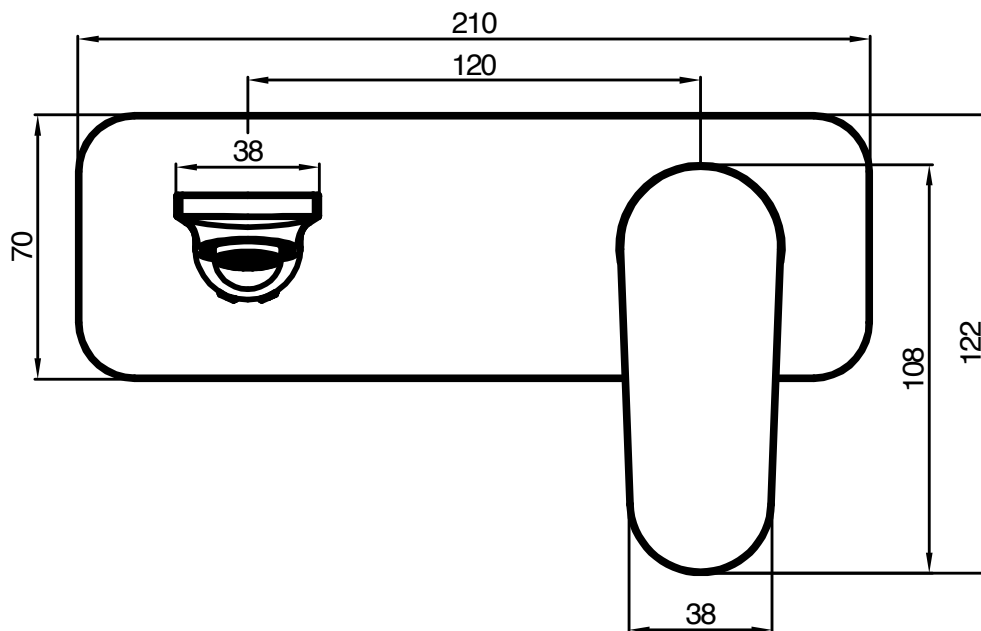

## Product Specifications.

<b>WELS rating</b>	WELS 5 STAR 6.0L/min	<b>Handle Style</b>	Paddle
<b>Warranty</b>	20 years - Mixer Cartridge, Body, Aerator, Hoses, Spout, Handle and Chrome Finish 10 years - Handpieces and pull-down hoses 5 years - PVD and Electroplate finishes 1 year - Seals and Labour	<b>Recommended Operating Pressure</b>	150/500kpa
<b>Colour</b>	Black	<b>Inclusions</b>	Wall Mixer Trim with spout Mixer In Wall Body Optional open flow aerator Installation instructions
<b>Finish</b>	Electroplating	<b>Maintenance &amp; Care</b>	Clean using a soft sponge or cloth with warm soapy water or detergent. Never use abrasive brushes or scourer pads to clean products. Rinse with water immediately after using any cleaning solution
<b>Material</b>	Lead Free Brass body and spout		
<b>Mount Type</b>	Wall mount		
<b>Cartridge &amp; Operation</b>	35mm ceramic disc with brass cartridge housing		

For more information call 1800 BATHROOM (1800 228 476) or visit [raymor.com.au](http://raymor.com.au)

© Registered trademark of Tradelink. All dimensions are in millimetres. Dimensions are approximate and should be checked against the physical product before installation. Changes may be made to this specification without notice due to our commitment to continual improvement. See [raymor.com.au](http://raymor.com.au) for full warranty details.  
All dimensions in mm.

# Winton Wall Mixer Set with 200mm Spout Black.

Product Code: 296681

For more information call 1800 BATHROOM (1800 228 476) or visit [raymor.com.au](http://raymor.com.au)

© Registered trademark of Tradelink. All dimensions are in millimetres. Dimensions are approximate and should be checked against the physical product before installation. Changes may be made to this specification without notice due to our commitment to continual improvement. See [raymor.com.au](http://raymor.com.au) for full warranty details.

All dimensions in mm.

Version 1

**raymor**