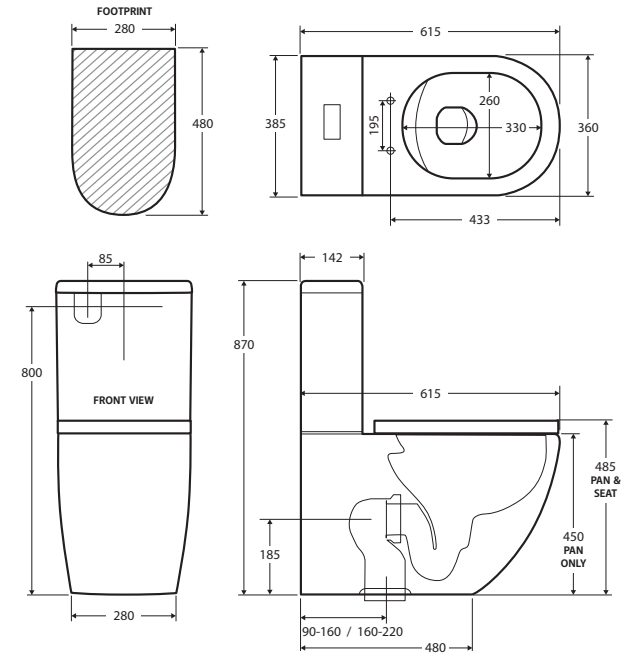

Alix BACK-TO-WALL TOILET SUITE

Features

- Can be installed to comply with Ambulant AS1428.1
- Rimless hygienic flush
- Extra height pan
- Short projection from wall for tight spaces
- Gloss white finish
- Large, easy-push chrome flush buttons
- Concealed pan for easy cleaning
- UF quick release, soft close seat
- High quality, R&T or Geberit flush systems
- Top or bottom inlets:
 - Left top inlet
 - Left or right bottom inlet
- Available as P-Trap or S-Trap
- **WELS 4 Star rated, 4.5L/3L (3.3L average flush)**

Available in

P-Trap
R&T System
K011P

S-Trap 90-160
R&T System
K011A

S-Trap 160-220
R&T System
K011B

P-Trap
Geberit System
K011GEP

S-Trap 90-160
Geberit System
K011GEA

S-Trap 160-220
Geberit System
K011GEB

Cleaning & Care

We aim to ensure that specifications are correct at the time of publication. All measurements are shown in millimetres. For ceramic products, please allow +/- 10 mm tolerance for manufacturing variance. Always use measurements of actual product received for final specification as the technical drawing may contain differences. Due to printing limitations, physical colour may vary from the image shown. Fienza reserves the right to make modifications without prior notice.