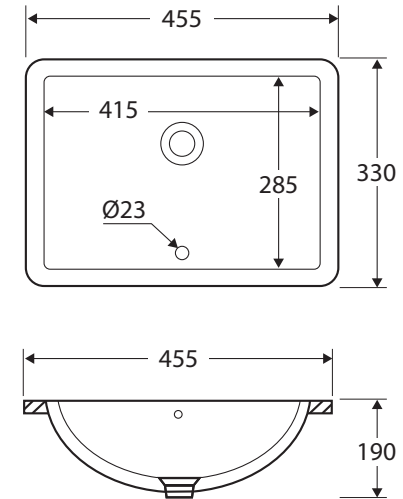

Sarah

UNDERMOUNT BASIN

Features

- Gloss white finish
- Vitreous china
- Built-in overflow at front of inner bowl with chrome ring included
- Requires 32 mm overflow waste (not included)
- Capacity: 6 litres

We aim to ensure that specifications are correct at the time of publication. All measurements are shown in millimetres. For ceramic products, please allow +/- 10 mm tolerance for manufacturing variance. Always use measurements of actual product received for final specification as the technical drawing may contain differences. Due to printing limitations, physical colour may vary from the image shown. Fienza reserves the right to make modifications without prior notice.