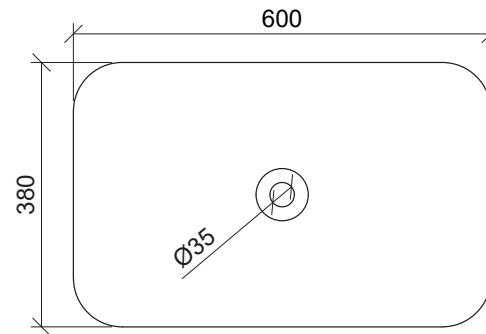

## Rome

**WG** White Gloss  
ROM-BS-600-WG-S

**Inset**

**Drawings**

Taphole Offset

**Note:** Offset or wall mounted tapware required.

**Cut Out Specifications**

**Material:** Ceramic  
**Approx Capacity:** 14L  
**Cut Out Size:** 555w x 335d  
**Waste Size:** 32mm without overflow

**Note:** Due to the manufacturing process, ceramic basins will vary from their nominal stated sizes. Use the dimensions provided as a guide only. Waste not included. Refer to brochure for pricing.