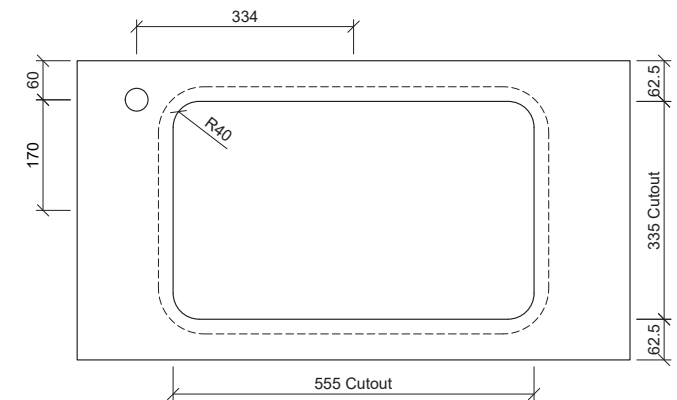

## Rome

**WG** White Gloss  
ROM-BS-600-WG-S

**Inset**

**Drawings**

Taphole Offset

**Note:** Offset or wall mounted tapware required.

**Cut Out Specifications**

**Material:** Ceramic  
**Approx Capacity:** 14L  
**Cut Out Size:** 555w x 335d  
**Waste Size:** 32mm without overflow

**Note:** Due to the manufacturing process, ceramic basins will vary from their nominal stated sizes. Use the dimensions provided as a guide only. Waste not included. Refer to brochure for pricing.