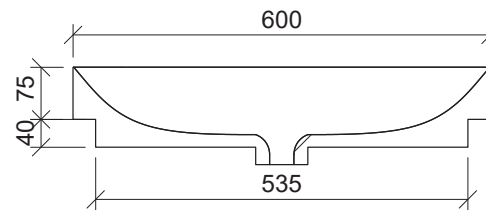

## Rome

**WG** White Gloss  
ROM-BS-600-WG-S

**Inset**

**Drawings**

Taphole Offset

**Note:** Offset or wall mounted tapware required.

**Cut Out Specifications**

**Material:** Ceramic  
**Approx Capacity:** 14L  
**Cut Out Size:** 555w x 335d  
**Waste Size:** 32mm without overflow

**Note:** Due to the manufacturing process, ceramic basins will vary from their nominal stated sizes. Use the dimensions provided as a guide only. Waste not included. Refer to brochure for pricing.