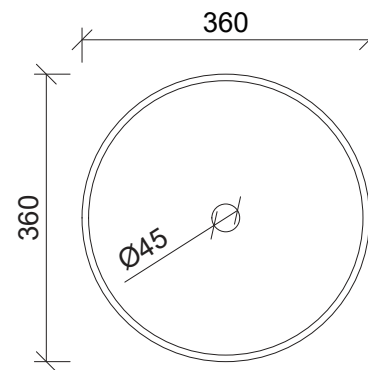

Allure Under Counter

WG White Gloss ALLU-BS-360-WG-S
 WM White Matt ALLU-BS-360-WM-U
 BM Black Matt ALLU-BS-360-BM-U
 ANT Anthracite ALLU-BS-360-ANT-U
 GM Grey Matt ALLU-BS-360-GM-U
 LGM Light Grey Matt ALLU-BS-360-LGM-U
 PM Pink Matt ALLU-BS-360-PM-U

Taphole Offset

Taphole Behind

Under Counter

Drawings

Cut Out Specifications

Material: Ceramic
Approx Capacity: 8.5L
Cut Out Size: 320mm
Waste Size: 32mm without overflow

Note: Due to the manufacturing process, ceramic basins will vary from their nominal stated sizes. Use the dimensions provided as a guide only. Waste not included. Refer to brochure for pricing.