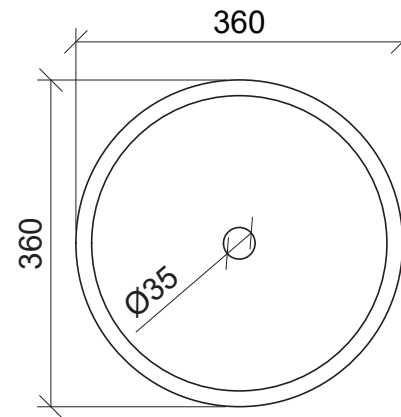

## Allure Under Counter

- WG** White Gloss ALLU-BS-360-WG-S    
 **WM** White Matt ALLU-BS-360-WM-U    
 **BM** Black Matt ALLU-BS-360-BM-U    
 **ANT** Anthracite ALLU-BS-360-ANT-U    
 **GM** Grey Matt ALLU-BS-360-GM-U    
 **LGM** Light Grey Matt ALLU-BS-360-LGM-U    
 **PM** Pink Matt ALLU-BS-360-PM-U

Taphole Offset

Taphole Behind

Under Counter

Drawings

Cut Out Specifications

- Material:** Ceramic  
**Approx Capacity:** 8.5L  
**Cut Out Size:** 315mm  
**Waste Size:** 32mm without overflow

**Note:** Due to the manufacturing process, ceramic basins will vary from their nominal stated sizes. Use the dimensions provided as a guide only. Waste not included. Refer to brochure for pricing.