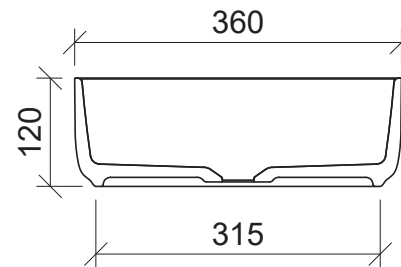

## Allure Under Counter

- WG** White Gloss ALLU-BS-360-WG-S    
 **WM** White Matt ALLU-BS-360-WM-U    
 **BM** Black Matt ALLU-BS-360-BM-U    
 **ANT** Anthracite ALLU-BS-360-ANT-U    
 **GM** Grey Matt ALLU-BS-360-GM-U    
 **LGM** Light Grey Matt ALLU-BS-360-LGM-U    
 **PM** Pink Matt ALLU-BS-360-PM-U

Taphole Offset

Taphole Behind

Under Counter

Drawings

Cut Out Specifications

- Material:** Ceramic  
**Approx Capacity:** 8.5L  
**Cut Out Size:** 315mm  
**Waste Size:** 32mm without overflow

**Note:** Due to the manufacturing process, ceramic basins will vary from their nominal stated sizes. Use the dimensions provided as a guide only. Waste not included. Refer to brochure for pricing.