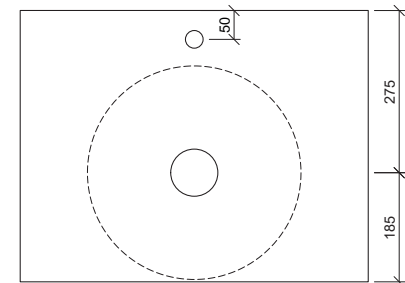

## Allure Under Counter

- WG** White Gloss ALLU-BS-360-WG-S    
 **WM** White Matt ALLU-BS-360-WM-U    
 **BM** Black Matt ALLU-BS-360-BM-U    
 **ANT** Anthracite ALLU-BS-360-ANT-U    
 **GM** Grey Matt ALLU-BS-360-GM-U    
 **LGM** Light Grey Matt ALLU-BS-360-LGM-U    
 **PM** Pink Matt ALLU-BS-360-PM-U

Taphole Offset

Taphole Behind

Under Counter

Drawings

Cut Out Specifications

- Material:** Ceramic  
**Approx Capacity:** 8.5L  
**Cut Out Size:** 315mm  
**Waste Size:** 32mm without overflow

**Note:** Due to the manufacturing process, ceramic basins will vary from their nominal stated sizes. Use the dimensions provided as a guide only. Waste not included. Refer to brochure for pricing.