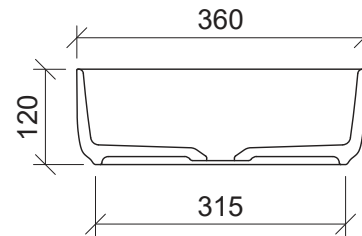

Allure Under Counter

WG White Gloss ALLU-BS-360-WG-S
 WM White Matt ALLU-BS-360-WM-U
 BM Black Matt ALLU-BS-360-BM-U
 ANT Anthracite ALLU-BS-360-ANT-U
 GM Grey Matt ALLU-BS-360-GM-U
 LGM Light Grey Matt ALLU-BS-360-LGM-U
 PM Pink Matt ALLU-BS-360-PM-U

Taphole Offset

Taphole Behind

Under Counter

Drawings

Cut Out Specifications

Material: Ceramic
Approx Capacity: 8.5L
Cut Out Size: 320mm
Waste Size: 32mm without overflow

Note: Due to the manufacturing process, ceramic basins will vary from their nominal stated sizes. Use the dimensions provided as a guide only. Waste not included. Refer to brochure for pricing.