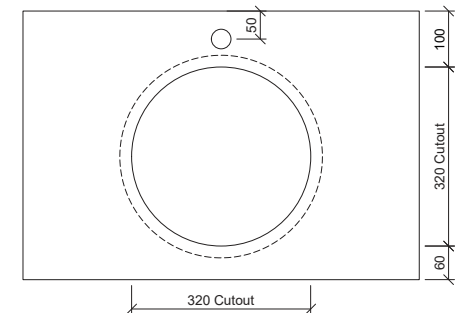

Taphole Offset

Taphole Behind

Under Counter

Drawings

Cut Out Specifications

Material: Ceramic
Approx Capacity: 8.5L
Cut Out Size: 320mm
Waste Size: 32mm without overflow

Note: Due to the manufacturing process, ceramic basins will vary from their nominal stated sizes. Use the dimensions provided as a guide only. Waste not included. Refer to brochure for pricing.