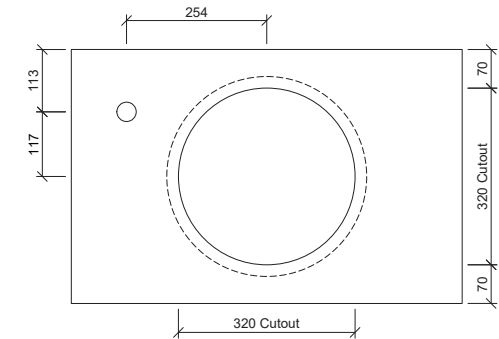

Allure Under Counter

WG White Gloss ALLU-BS-360-WG-S
 WM White Matt ALLU-BS-360-WM-U
 BM Black Matt ALLU-BS-360-BM-U
 ANT Anthracite ALLU-BS-360-ANT-U
 GM Grey Matt ALLU-BS-360-GM-U
 LGM Light Grey Matt ALLU-BS-360-LGM-U
 PM Pink Matt ALLU-BS-360-PM-U

Taphole Offset

Taphole Behind

Under Counter

Drawings

Cut Out Specifications

Material: Ceramic
Approx Capacity: 8.5L
Cut Out Size: 320mm
Waste Size: 32mm without overflow

Note: Due to the manufacturing process, ceramic basins will vary from their nominal stated sizes. Use the dimensions provided as a guide only. Waste not included. Refer to brochure for pricing.