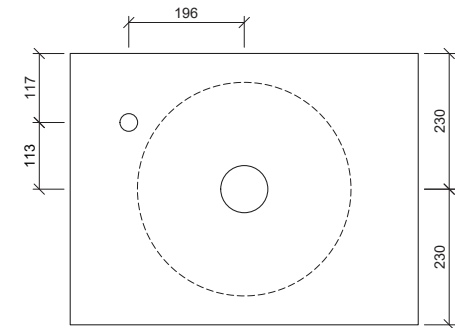

## Allure Under Counter

- WG** White Gloss ALLU-BS-360-WG-S    
 **WM** White Matt ALLU-BS-360-WM-U    
 **BM** Black Matt ALLU-BS-360-BM-U    
 **ANT** Anthracite ALLU-BS-360-ANT-U    
 **GM** Grey Matt ALLU-BS-360-GM-U    
 **LGM** Light Grey Matt ALLU-BS-360-LGM-U    
 **PM** Pink Matt ALLU-BS-360-PM-U

Taphole Offset

Taphole Behind

Under Counter

Drawings

Cut Out Specifications

- Material:** Ceramic  
**Approx Capacity:** 8.5L  
**Cut Out Size:** 315mm  
**Waste Size:** 32mm without overflow

**Note:** Due to the manufacturing process, ceramic basins will vary from their nominal stated sizes. Use the dimensions provided as a guide only. Waste not included. Refer to brochure for pricing.