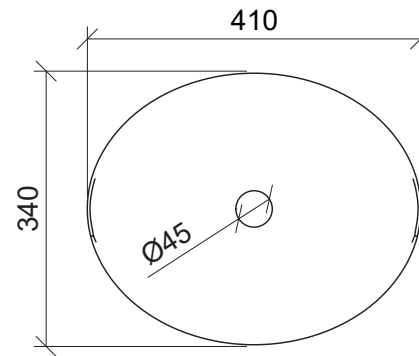

Elite

WG White Gloss
ELI-BS-415-WG-S

WM White Matt
ELI-BS-415-WM-U

BM Black Matt
ELI-BS-415-BM-U

Above Counter

Drawings

Taphole Offset

Taphole Behind

Cut Out Specifications

Material: Ceramic
Approx Capacity: 6L
Cut Out Size: 80mm
Waste Size: 32mm without overflow

Note: Due to the manufacturing process, ceramic basins will vary from their nominal stated sizes. Use the dimensions provided as a guide only. Waste not included. Refer to brochure for pricing.