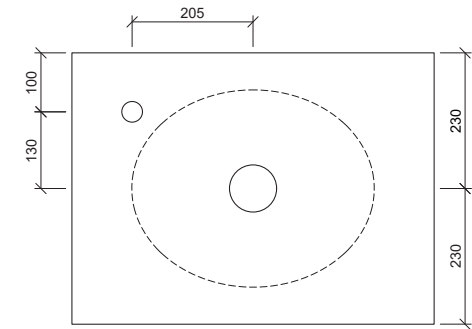

Elite

WG White Gloss
ELI-BS-415-WG-S

WM White Matt
ELI-BS-415-WM-U

BM Black Matt
ELI-BS-415-BM-U

Above Counter

Drawings

Taphole Offset

Taphole Behind

Cut Out Specifications

Material: Ceramic
Approx Capacity: 6L
Cut Out Size: 80mm
Waste Size: 32mm without overflow

Note: Due to the manufacturing process, ceramic basins will vary from their nominal stated sizes. Use the dimensions provided as a guide only. Waste not included. Refer to brochure for pricing.