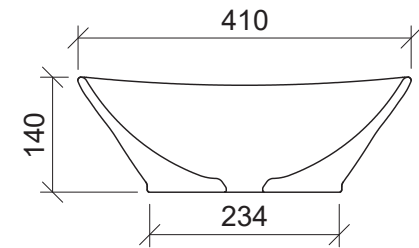

Elite

WG White Gloss
ELI-BS-415-WG-S

WM White Matt
ELI-BS-415-WM-U

BM Black Matt
ELI-BS-415-BM-U

Above Counter

Drawings

Taphole Offset

Taphole Behind

Cut Out Specifications

Material: Ceramic
Approx Capacity: 6L
Cut Out Size: 80mm
Waste Size: 32mm without overflow

Note: Due to the manufacturing process, ceramic basins will vary from their nominal stated sizes. Use the dimensions provided as a guide only. Waste not included. Refer to brochure for pricing.