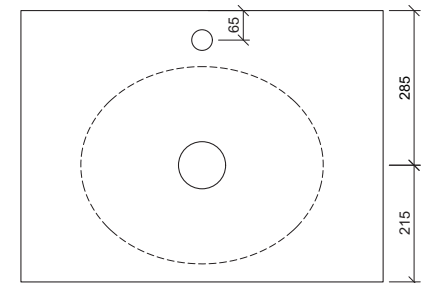

Elite

WG White Gloss
ELI-BS-415-WG-S

WM White Matt
ELI-BS-415-WM-U

BM Black Matt
ELI-BS-415-BM-U

Above Counter

Drawings

Taphole Offset

Taphole Behind

Cut Out Specifications

Material: Ceramic
Approx Capacity: 6L
Cut Out Size: 80mm
Waste Size: 32mm without overflow

Note: Due to the manufacturing process, ceramic basins will vary from their nominal stated sizes. Use the dimensions provided as a guide only. Waste not included. Refer to brochure for pricing.