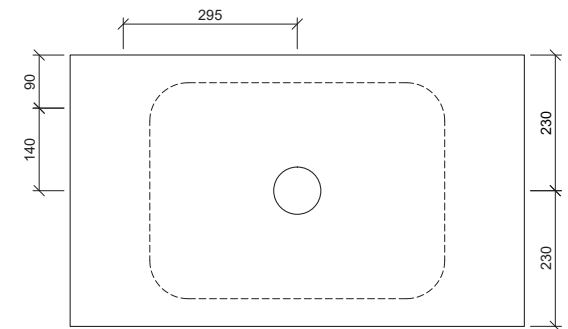

Enchant

WG White Gloss
ENC-BS-500-WG-S

WM White Matt
ENC-BS-500-WM-U

BM Black Matt
ENC-BS-500-BKM-U

GM Grey Matt
ENC-BS-500-GM-U

Above Counter

Drawings

Taphole Offset

Taphole Behind

Cut Out Specifications

Material: Ceramic
Approx Capacity: 14L
Cut Out Size: 80mm
Waste Size: 32mm without overflow

Note: Due to the manufacturing process, ceramic basins will vary from their nominal stated sizes. Use the dimensions provided as a guide only. Waste not included. Refer to brochure for pricing.