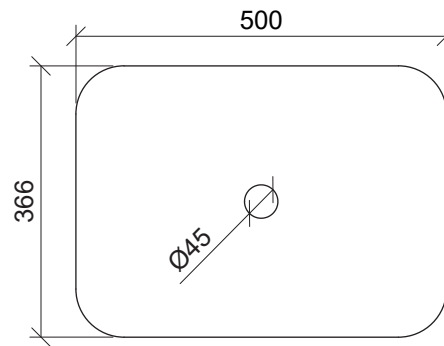

Enchant

WG White Gloss
ENC-BS-500-WG-S

WM White Matt
ENC-BS-500-WM-U

BM Black Matt
ENC-BS-500-BKM-U

GM Grey Matt
ENC-BS-500-GM-U

Above Counter

Drawings

Taphole Offset

Taphole Behind

Cut Out Specifications

Material: Ceramic
Approx Capacity: 14L
Cut Out Size: 80mm
Waste Size: 32mm without overflow

Note: Due to the manufacturing process, ceramic basins will vary from their nominal stated sizes. Use the dimensions provided as a guide only. Waste not included. Refer to brochure for pricing.