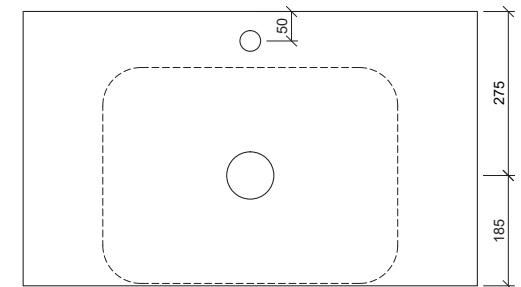

Enchant

WG White Gloss
ENC-BS-500-WG-S

WM White Matt
ENC-BS-500-WM-U

BM Black Matt
ENC-BS-500-BKM-U

GM Grey Matt
ENC-BS-500-GM-U

Above Counter

Drawings

Taphole Offset

Taphole Behind

Cut Out Specifications

Material: Ceramic
Approx Capacity: 14L
Cut Out Size: 80mm
Waste Size: 32mm without overflow

Note: Due to the manufacturing process, ceramic basins will vary from their nominal stated sizes. Use the dimensions provided as a guide only. Waste not included. Refer to brochure for pricing.