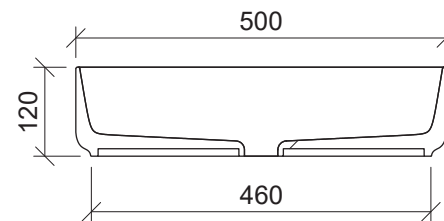

Enchant

WG White Gloss
ENC-BS-500-WG-S

WM White Matt
ENC-BS-500-WM-U

BM Black Matt
ENC-BS-500-BKM-U

GM Grey Matt
ENC-BS-500-GM-U

Above Counter

Drawings

Taphole Offset

Taphole Behind

Cut Out Specifications

Material: Ceramic
Approx Capacity: 14L
Cut Out Size: 80mm
Waste Size: 32mm without overflow

Note: Due to the manufacturing process, ceramic basins will vary from their nominal stated sizes. Use the dimensions provided as a guide only. Waste not included. Refer to brochure for pricing.