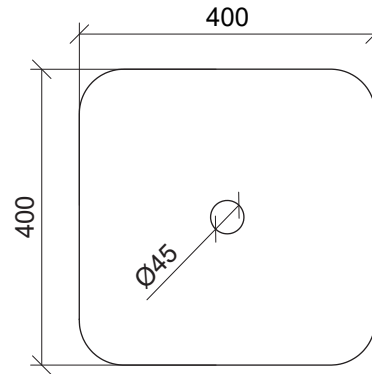

## Florent

**WG** White Gloss  
FLO-BS-400-WG-S

Taphole Offset

**Note:** Offset or wall mounted tapware required.

Above Counter

Drawings

Cut Out Specifications

**Material:** Ceramic  
**Approx Capacity:** 10.4L  
**Cut Out Size:** 80mm  
**Waste Size:** 32mm without overflow

**Note:** Due to the manufacturing process, ceramic basins will vary from their nominal stated sizes. Use the dimensions provided as a guide only. Waste not included. Refer to brochure for pricing.