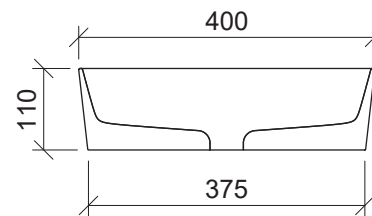

## Florent

**WG** White Gloss  
FLO-BS-400-WG-S

Taphole Offset

**Note:** Offset or wall mounted tapware required.

Above Counter

Drawings

Cut Out Specifications

**Material:** Ceramic  
**Approx Capacity:** 10.4L  
**Cut Out Size:** 80mm  
**Waste Size:** 32mm without overflow

**Note:** Due to the manufacturing process, ceramic basins will vary from their nominal stated sizes. Use the dimensions provided as a guide only. Waste not included. Refer to brochure for pricing.