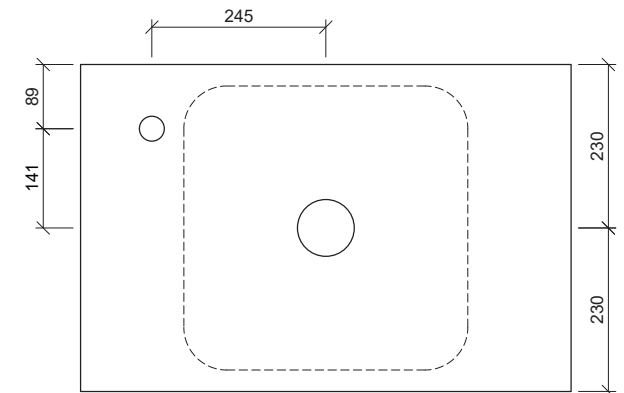

## Florent

**WG** White Gloss  
FLO-BS-400-WG-S

Taphole Offset

**Note:** Offset or wall mounted tapware required.

Above Counter

Drawings

Cut Out Specifications

**Material:** Ceramic  
**Approx Capacity:** 10.4L  
**Cut Out Size:** 80mm  
**Waste Size:** 32mm without overflow

**Note:** Due to the manufacturing process, ceramic basins will vary from their nominal stated sizes. Use the dimensions provided as a guide only. Waste not included. Refer to brochure for pricing.