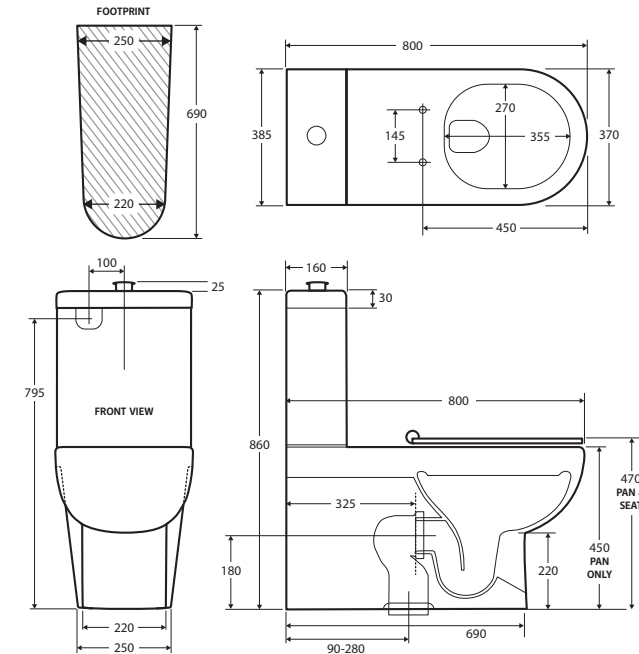

Stella Care Blue BACK-TO-WALL TOILET SUITE

Features

- Can be installed for AS1428.1 Accessible compliance
- Rimless hygienic flush
- Gloss white finish on pan and cistern
- Large, raised blue flush buttons
- Concealed pan for easy cleaning
- Single flap blue seat
- High quality, R&T flush mechanism
- Top or bottom inlets:
 - Left top inlet
 - Left OR right bottom inlet (cannot use both at the same time)
- Available as P-Trap 180mm, or S-Trap with vario-bend 90-280 mm connector
- **WELS 4 Star rated, 4.5L/3L (3.4L average flush)**

Available in

P-Trap
Bottom Inlet
K006P

S-Trap
Bottom Inlet
K006A

P-Trap
Top Inlet
K006P-1

S-Trap
Top Inlet
K006A-1

Cleaning & Care

- Clean only with a soft cloth or sponge using warm water and mild soap or detergent. Do not use any abrasive cleaning materials.
- Do not use any solvents or corrosive liquids.
- Note that use of clip-on deodorisers will affect flushing performance on rimless suites.

We aim to ensure that specifications are correct at the time of publication. All measurements are shown in millimetres. For ceramic products, please allow +/- 10 mm tolerance for manufacturing variance. Always use measurements of actual product received for final specification as the technical drawing may contain differences. Due to printing limitations, physical colour may vary from the image shown. Fienza reserves the right to make modifications without prior notice.