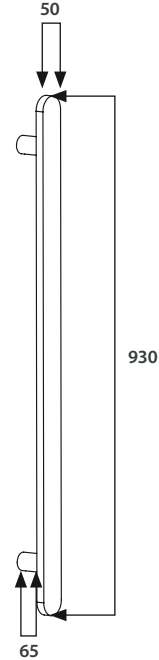

## FVTR-930

MIRROR POLISHED MANUFACTURED FROM 304 GRADE STAINLESS STEEL

COLOURED FINISHES MANUFACTURED FROM 201 GRADE STAINLESS STEEL

IP55 RATED

10 YEAR WARRANTY FOR CONSTRUCTION / HEATING ELEMENT

COATING ON COLOURED RAILS ARE COVERED BY A 2 YEAR WARRANTY

**If heating** you will need to use the fixing bar and transformer that are supplied with the rail.

FEATURES	CODE	WATT	SIZE (MM)	FINISH	
• Vertical flat bar / 12V	FVTR-930	20W	50x930	Polished	
• Heated	BLK-FVTR-930	26W	50x930	Matt Black	
• Distance from the wall: 65 mm	GMG-FVTR-930	20W	50x930	Gun Metal Grey	
• Width between fixing holes: 750mm	BN-FVTR-930	20W	50x930	Brushed Nickel	
	LG-FVTR-930	20W	50x930	Light Gold	
<b>Please note:</b> Due to manufacturing constraints beyond our control, our coloured towel rails may have minor colour variances in different batches, so may be slightly different to the images and colour samples you may have seen.	<b>OPTIONAL HOOKS ARE SOLD SEPERATELY</b>				
	FVTR-HOOK		15x110	Polished	
	BLK-FVTR-HOOK		15x110	Matt Black	
	GMG-FVTR-HOOK		15x110	Gun Metal Grey	
	BN-FVTR-HOOK		15x110	Brushed Nickel	
	LG-FVTR-HOOK		15x110	Light Gold	