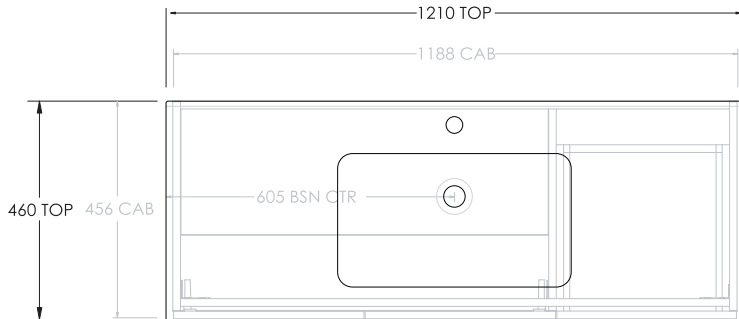

For more information call 1800 BATHROOM (1800 228 476) or visit [raymor.com.au](http://raymor.com.au)

® Registered trademark of Tradelink. All dimensions are in millimetres. Dimensions are approximate and should be checked against the physical product before installation. Changes may be made to this specification without notice due to our commitment to continual improvement. See [raymor.com.au](http://raymor.com.au) for full warranty details.

All dimensions in mm.  
Version 1

**raymor**

# Ascot Floor or Wall Mount Vanity 1210mm 2 Draw LH 2 Door.

Product Code: N/A

**NOTE:** Dimensions are nominal. Do not drill or rough in until you received and measured vanity. Do not measure from drawing. Due to the nature of the material and manufacturing ceramic top sizes and detail may vary +/- 10mm.