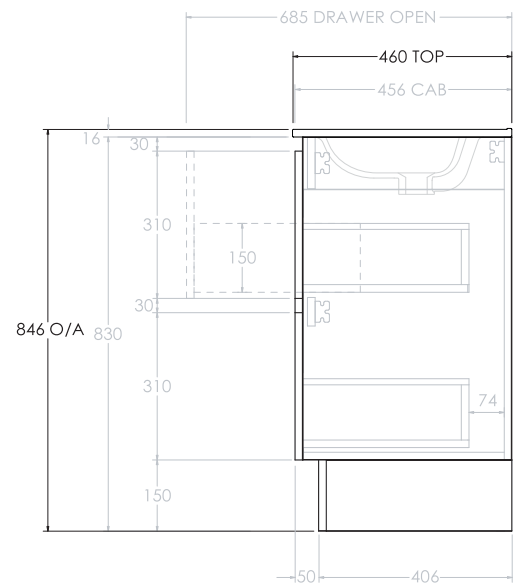

# Ascot Floor or Wall Mount Vanity 1210mm 2 Draw LH 2 Door

Product Code: N/A

For more information call 1800 BATHROOM (1800 228 476) or visit [raymor.com.au](http://raymor.com.au)

® Registered trademark of Tradelink. All dimensions are in millimetres. Dimensions are approximate and should be checked against the physical product before installation. Changes may be made to this specification without notice due to our commitment to continual improvement. See [raymor.com.au](http://raymor.com.au) for full warranty details.

All dimensions in mm.  
Version 1

**raymor**

# Ascot Floor or Wall Mount Vanity 1210mm 2 Draw LH 2 Door.

Product Code: N/A

**NOTE:** Dimensions are nominal. Do not drill or rough in until you received and measured vanity. Do not measure from drawing. Due to the nature of the material and manufacturing ceramic top sizes and detail may vary +/- 10mm.