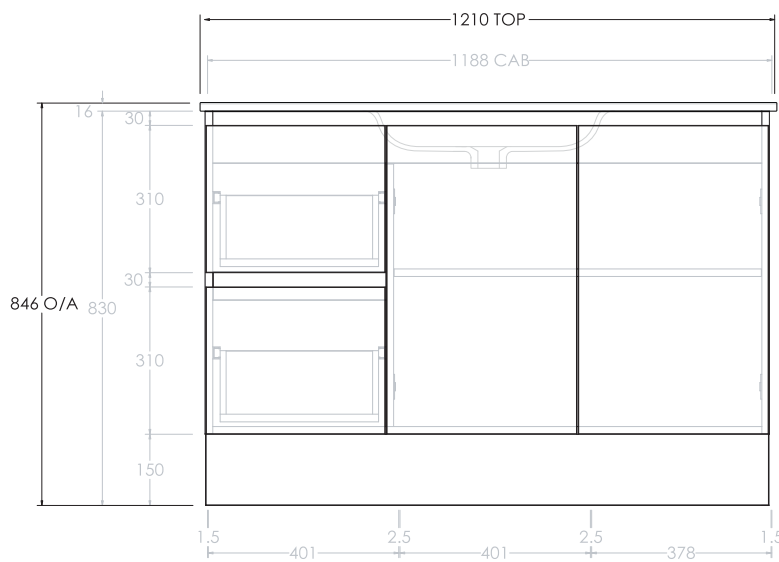

For more information call 1800 BATHROOM (1800 228 476) or visit [raymor.com.au](http://raymor.com.au)

® Registered trademark of Tradelink. All dimensions are in millimetres. Dimensions are approximate and should be checked against the physical product before installation. Changes may be made to this specification without notice due to our commitment to continual improvement. See [raymor.com.au](http://raymor.com.au) for full warranty details.

All dimensions in mm.  
Version 1

**raymor**

# Ascot Floor or Wall Mount Vanity 1210mm 2 Draw LH 2 Door.

Product Code: N/A

**NOTE:** Dimensions are nominal. Do not drill or rough in until you received and measured vanity. Do not measure from drawing. Due to the nature of the material and manufacturing ceramic top sizes and detail may vary +/- 10mm.