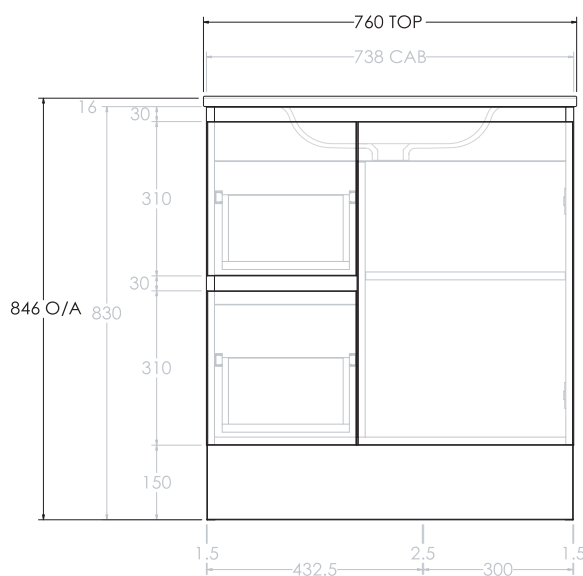

All dimensions in mm.

Version 1

raymor

Ascot Floor or Wall Mount Vanity 760mm 2 Draw LH 1 Door.

Product Code: N/A

NOTE: Dimensions are nominal. Do not drill or rough in until you received and measured vanity. Do not measure from drawing. Due to the nature of the material and manufacturing ceramic top sizes and detail may vary +/- 10mm.

All dimensions in mm.
Version 1

raymor