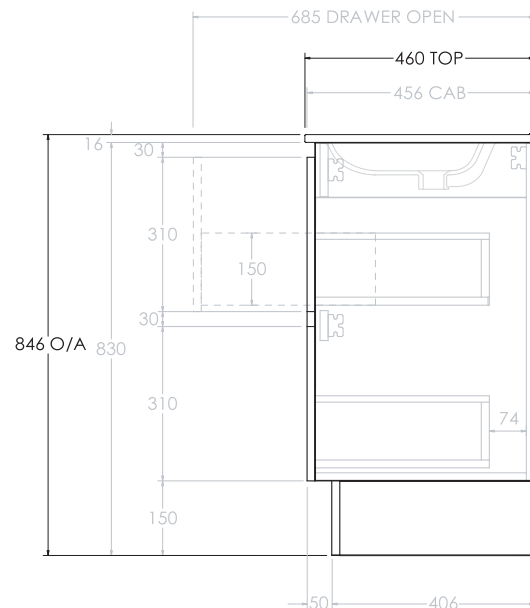

For more information call 1800 BATHROOM (1800 228 476) or visit raymor.com.au

® Registered trademark of Tradelink. All dimensions are in millimetres. Dimensions are approximate and should be checked against the physical product before installation. Changes may be made to this specification without notice due to our commitment to continual improvement. See raymor.com.au for full warranty details.

All dimensions in mm.

Version 1

raymor

Ascot Floor or Wall Mount Vanity 760mm 2 Draw LH 1 Door.

Product Code: N/A

NOTE: Dimensions are nominal. Do not drill or rough in until you received and measured vanity. Do not measure from drawing. Due to the nature of the material and manufacturing ceramic top sizes and detail may vary +/- 10mm.

All dimensions in mm.
Version 1

raymor