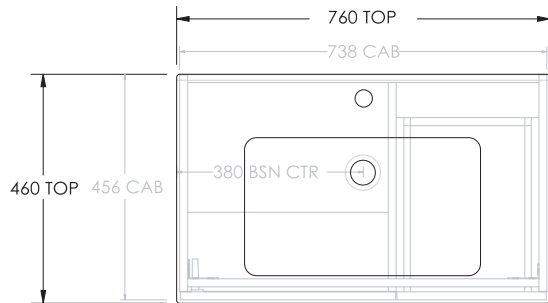

For more information call 1800 BATHROOM (1800 228 476) or visit raymor.com.au

® Registered trademark of Tradelink. All dimensions are in millimetres. Dimensions are approximate and should be checked against the physical product before installation. Changes may be made to this specification without notice due to our commitment to continual improvement. See raymor.com.au for full warranty details.

All dimensions in mm.

Version 1

raymor

Ascot Floor or Wall Mount Vanity 760mm 2 Draw LH 1 Door.

Product Code: N/A

NOTE: Dimensions are nominal. Do not drill or rough in until you received and measured vanity. Do not measure from drawing. Due to the nature of the material and manufacturing ceramic top sizes and detail may vary +/- 10mm.

All dimensions in mm.
Version 1

raymor