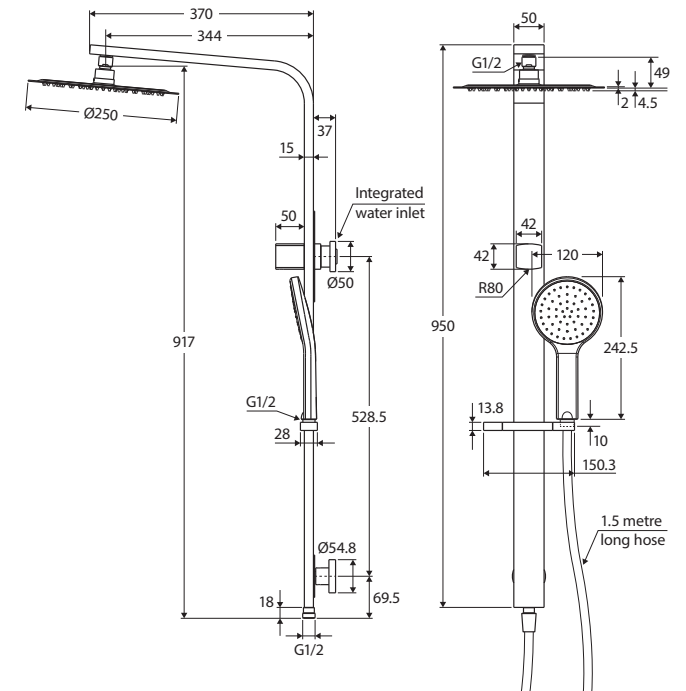

Kaya® Deluxe TWIN SHOWER

Features

WELS 4 Star rated, 7L/min (Overhead Shower)
WELS 5 Star rated, 6L/min (Hand Shower)

Rail:

- Integrated top water inlet and diverter
- Slider to adjust height and angle of hand shower
- Made from solid brass
- 1.5 metre stainless steel hose (PVC on matte black model)

KAYA Overhead Shower (411125):

- 250 mm diameter
- Ultra-thin 2 mm profile
- Easy to clean TPR nozzles
- Made from lead-free stainless steel
- Brass swivel joint
- Female 1/2" BSP inlet

KAYA Hand Piece (MSH115):

- Single water-flow setting
- Easy to clean TPR nozzles
- Made from ABS

Please note: This product may have a visible Fienza or Watermark logo.

Available in

Electroplated
Chrome
455119

Electroplated
Matte Black
455119B

We aim to ensure that specifications are correct at the time of publication. All measurements are shown in millimetres. Always use measurements of actual product received for final specification as the technical drawing may contain differences. Due to printing limitations, physical colour may vary from the image shown. Fienza reserves the right to make modifications without prior notice.