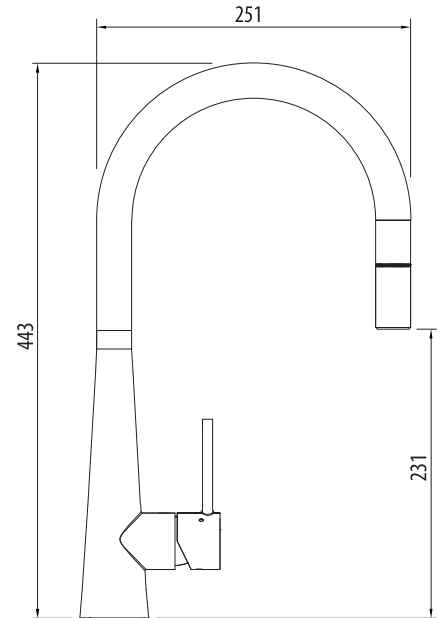

Essente

Lead FREE

316 | Marine Grade Stainless Steel

SS31625-AU

Brushed Gold Goose Neck Pull Out Mixer

All dimensions in mm

Specifications /

WELS rating	5 Stars, 6.0 L per minute
WELS registration number	T43180
Temperature rating (min / max)	1°C - 65°C
Pressure rating (min / max)	150 kPa - 500 kPa
Finish	Brushed gold (PVD)
Materials	316 Grade stainless steel body and handle
Cartridge size	35 mm
Cartridge type	Ceramic disc cartridge
Carton size	735 x 325 x 75 mm
Product weight	3.5 kg
Mixer height	443 mm
Water supply	Mains
Warranty	15 years (see Oliveri website for full details)
Maintenance and care instructions	All surfaces should be cleaned with mild liquid detergent or soap and water. Do not use cream cleaners or citrus based cleaning products, as they are abrasive. Use of unsuitable cleaning agents may damage the surface. Any damage caused in this way will not be covered by warranty.