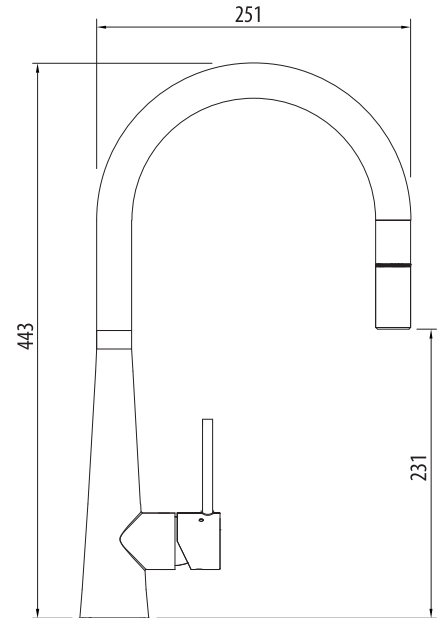

# Essente

Lead FREE

**316** | Marine Grade Stainless Steel

**SS31625-BL**  
Black Goose Neck Pull Out Mixer

All dimensions in mm

## Specifications /

<b>WELS rating</b>	5 Stars, 6.0 L per minute
<b>WELS registration number</b>	T43180
<b>Temperature rating (min / max)</b>	1°C - 65°C
<b>Pressure rating (min / max)</b>	150 kPa - 500 kPa
<b>Finish</b>	Black (PVD)
<b>Materials</b>	316 Grade stainless steel body and handle
<b>Cartridge size</b>	35 mm
<b>Cartridge type</b>	Ceramic disc cartridge
<b>Carton size</b>	735 x 325 x 75 mm
<b>Product weight</b>	3.5 kg
<b>Mixer height</b>	443 mm
<b>Water supply</b>	Mains
<b>Warranty</b>	15 years (see Oliveri website for full details)
<b>Maintenance and care instructions</b>	All surfaces should be cleaned with mild liquid detergent or soap and water. Do not use cream cleaners or citrus based cleaning products, as they are abrasive. Use of unsuitable cleaning agents may damage the surface. Any damage caused in this way will not be covered by warranty.