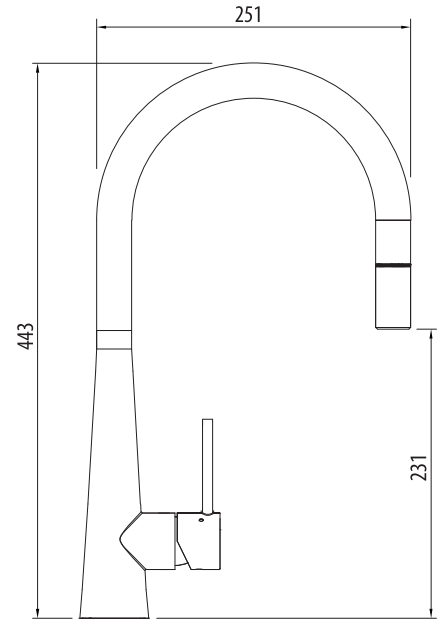

Essente

Lead FREE

316 | Marine Grade Stainless Steel

SS31625-CU
Copper Goose Neck Pull Out Mixer

All dimensions in mm

Specifications /

WELS rating	5 Stars, 6.0 L per minute
WELS registration number	T43180
Temperature rating (min / max)	1°C - 65°C
Pressure rating (min / max)	150 kPa - 500 kPa
Finish	Copper (PVD)
Materials	316 Grade stainless steel body and handle
Cartridge size	35 mm
Cartridge type	Ceramic disc cartridge
Carton size	735 x 325 x 75 mm
Product weight	3.5 kg
Mixer height	443 mm
Water supply	Mains
Warranty	15 years (see Oliveri website for full details)
Maintenance and care instructions	All surfaces should be cleaned with mild liquid detergent or soap and water. Do not use cream cleaners or citrus based cleaning products, as they are abrasive. Use of unsuitable cleaning agents may damage the surface. Any damage caused in this way will not be covered by warranty.