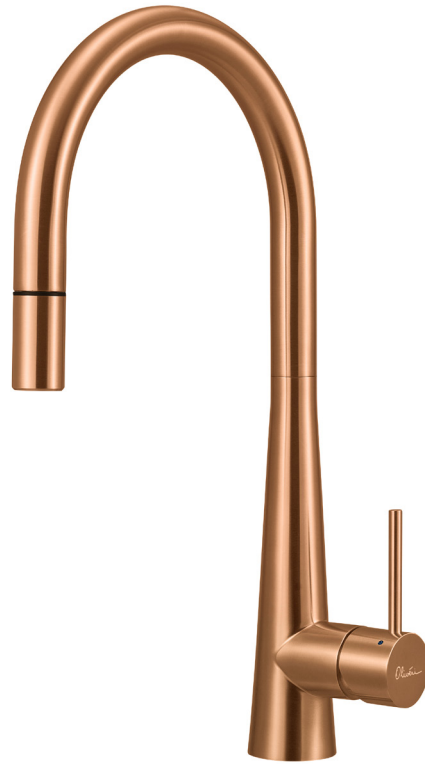

Essente

Lead FREE

316 | Marine Grade Stainless Steel

SS31625-CU
Copper Goose Neck Pull Out Mixer

All dimensions in mm

Specifications /

WELS rating	5 Stars, 6.0 L per minute
WELS registration number	T43180
Temperature rating (min / max)	1°C - 65°C
Pressure rating (min / max)	150 kPa - 500 kPa
Finish	Copper (PVD)
Materials	316 Grade stainless steel body and handle
Cartridge size	35 mm
Cartridge type	Ceramic disc cartridge
Carton size	735 x 325 x 75 mm
Product weight	3.5 kg
Mixer height	443 mm
Water supply	Mains
Warranty	15 years (see Oliveri website for full details)
Maintenance and care instructions	All surfaces should be cleaned with mild liquid detergent or soap and water. Do not use cream cleaners or citrus based cleaning products, as they are abrasive. Use of unsuitable cleaning agents may damage the surface. Any damage caused in this way will not be covered by warranty.