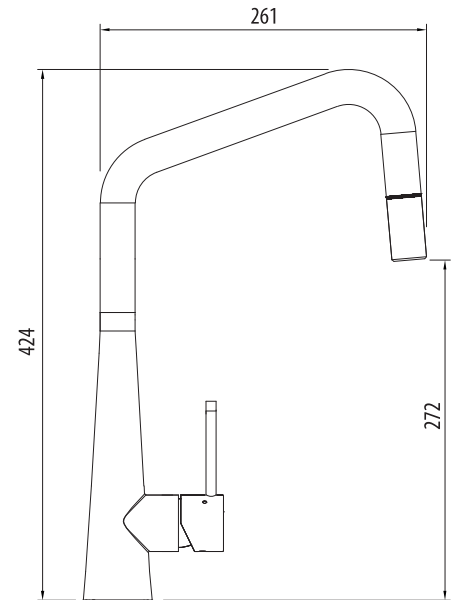

Essente

Lead FREE

316 | Marine Grade Stainless Steel

SS31675-AU

Brushed Gold Square Goose Neck Pull Out Mixer

All dimensions in mm

Specifications /

WELS rating	5 Stars, 6.0 L per minute
WELS registration number	T43182
Temperature rating (min / max)	1°C - 65°C
Pressure rating (min / max)	150 kPa - 500 kPa
Finish	Brushed gold (PVD)
Materials	316 Grade stainless steel body and handle
Cartridge size	35 mm
Cartridge type	Ceramic disc cartridge
Carton size	735 x 325 x 75 mm
Product weight	4 kg
Mixer height	424 mm
Water supply	Mains
Warranty	15 years (see Oliveri website for full details)
Maintenance and care instructions	All surfaces should be cleaned with mild liquid detergent or soap and water. Do not use cream cleaners or citrus based cleaning products, as they are abrasive. Use of unsuitable cleaning agents may damage the surface. Any damage caused in this way will not be covered by warranty.