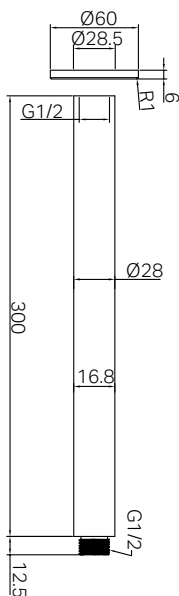

# Zen SS316L Round Ceiling Arm 300mm Length

## Drawing