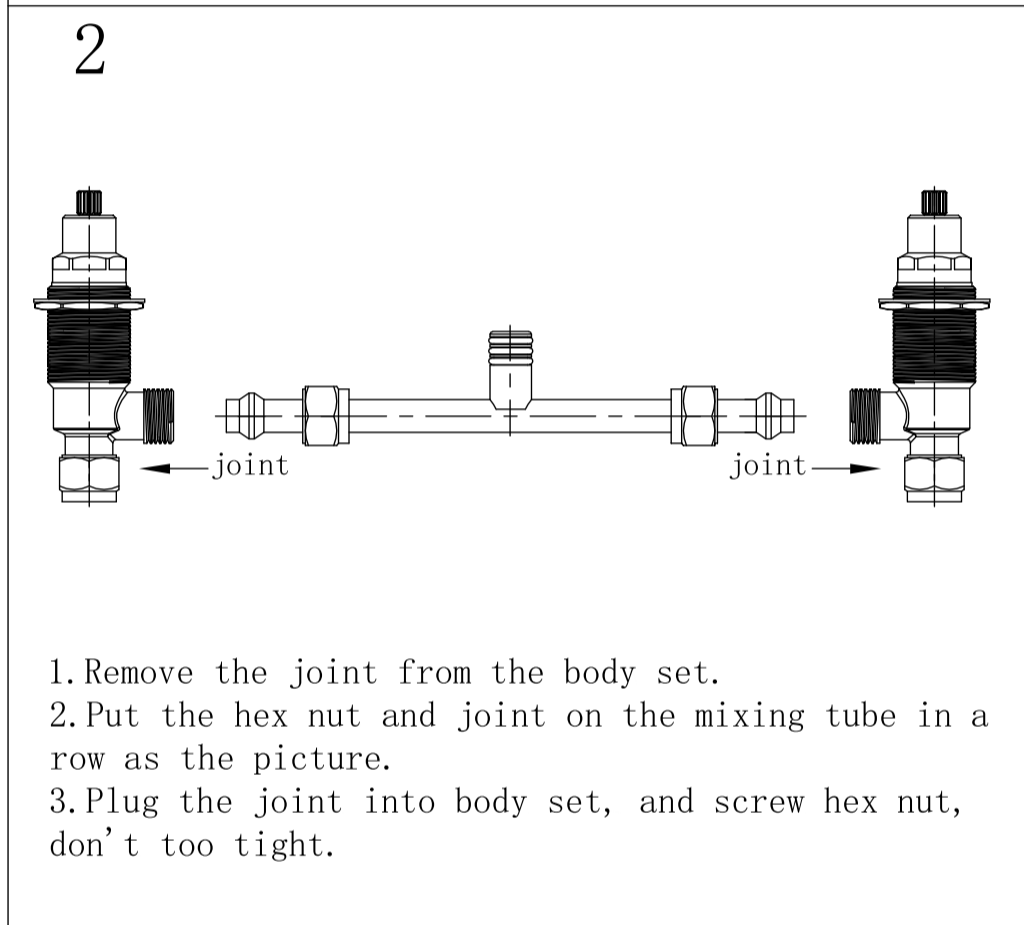

Packaging Includes

2x Handwheels
1x Spout
1x Mixing Tube
1x Allen Key

*Dimensions are nominal measurements only.

Nero

info@nerotapware.com.au
nerotapware.com.au

11-13 Buontempo Road
Carrum Downs Vic 3201