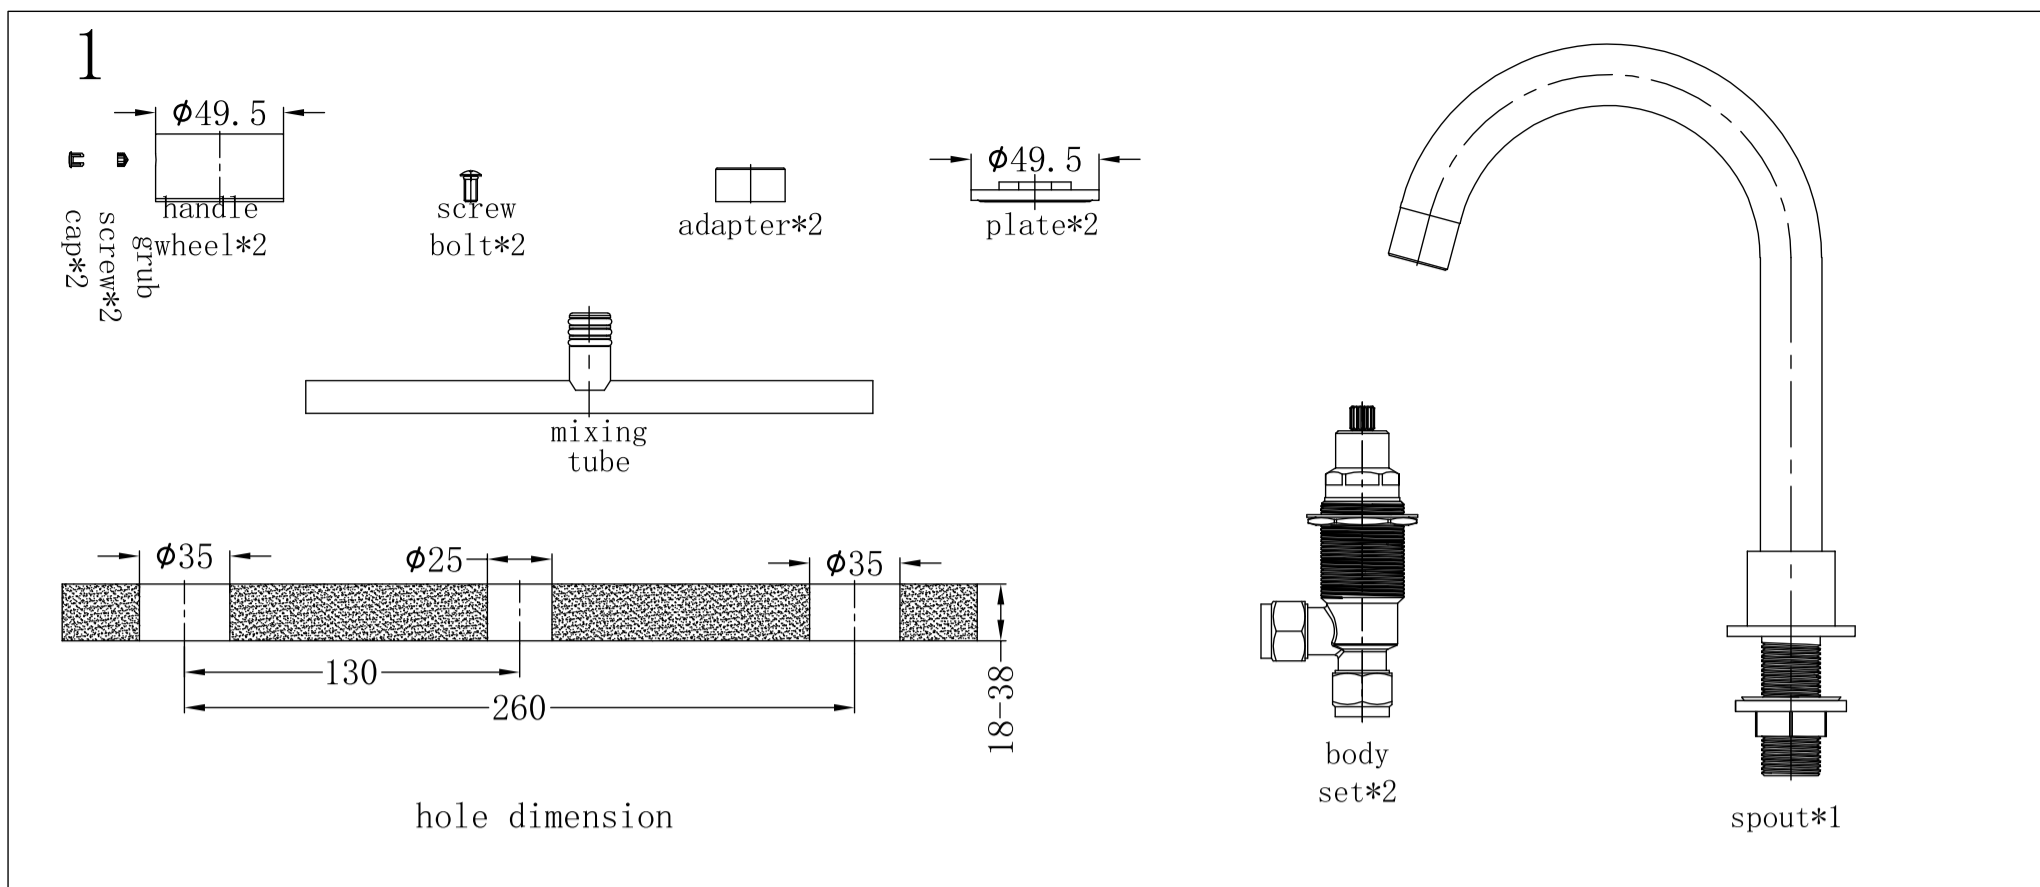

Packaging Includes

2x Handwheels
1x Spout
1x Mixing Tube
1x Allen Key

*Dimensions are nominal measurements only.

Nero

info@nerotapware.com.au
nerotapware.com.au

11-13 Buontempo Road
Carrum Downs Vic 3201