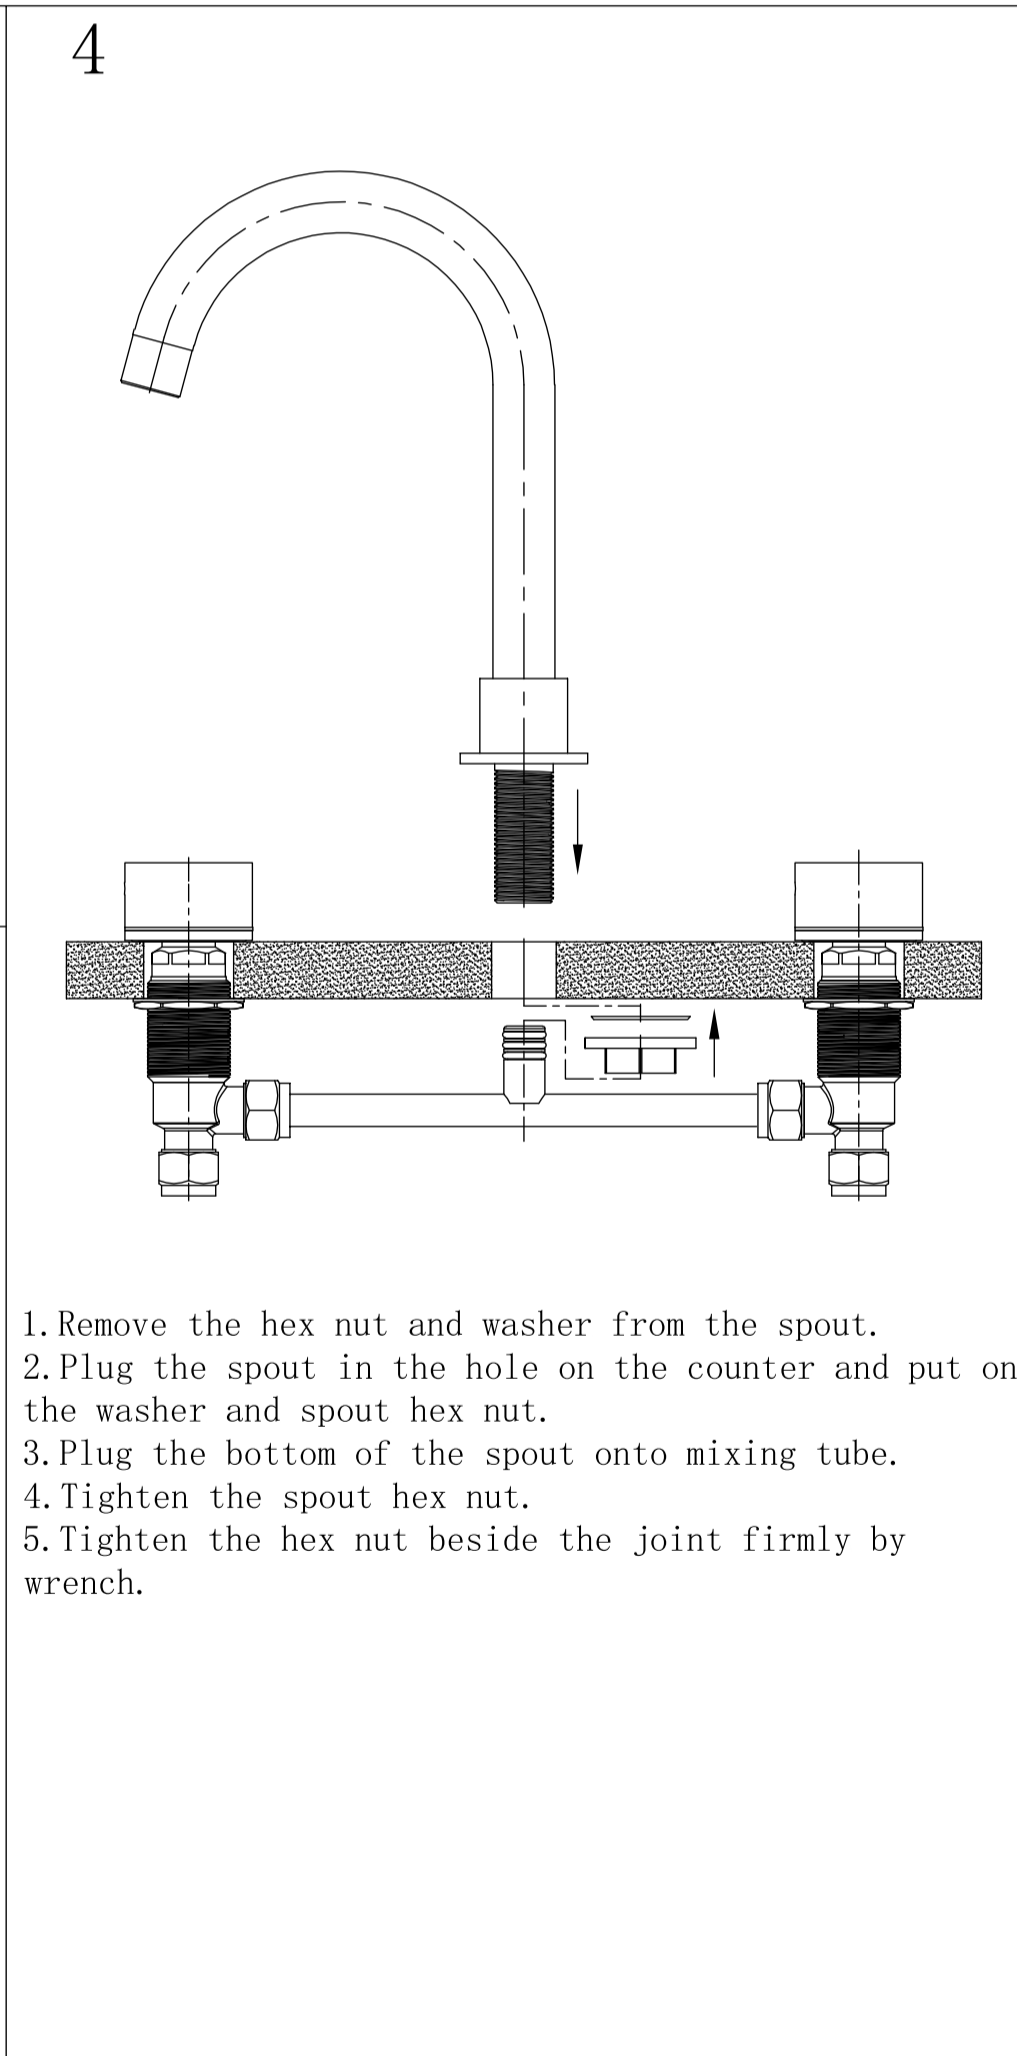

Packaging Includes

2x Handwheels
1x Spout
1x Mixing Tube
1x Allen Key

*Dimensions are nominal measurements only.

Nero

info@nerotapware.com.au
nerotapware.com.au

11-13 Buontempo Road
Carrum Downs Vic 3201