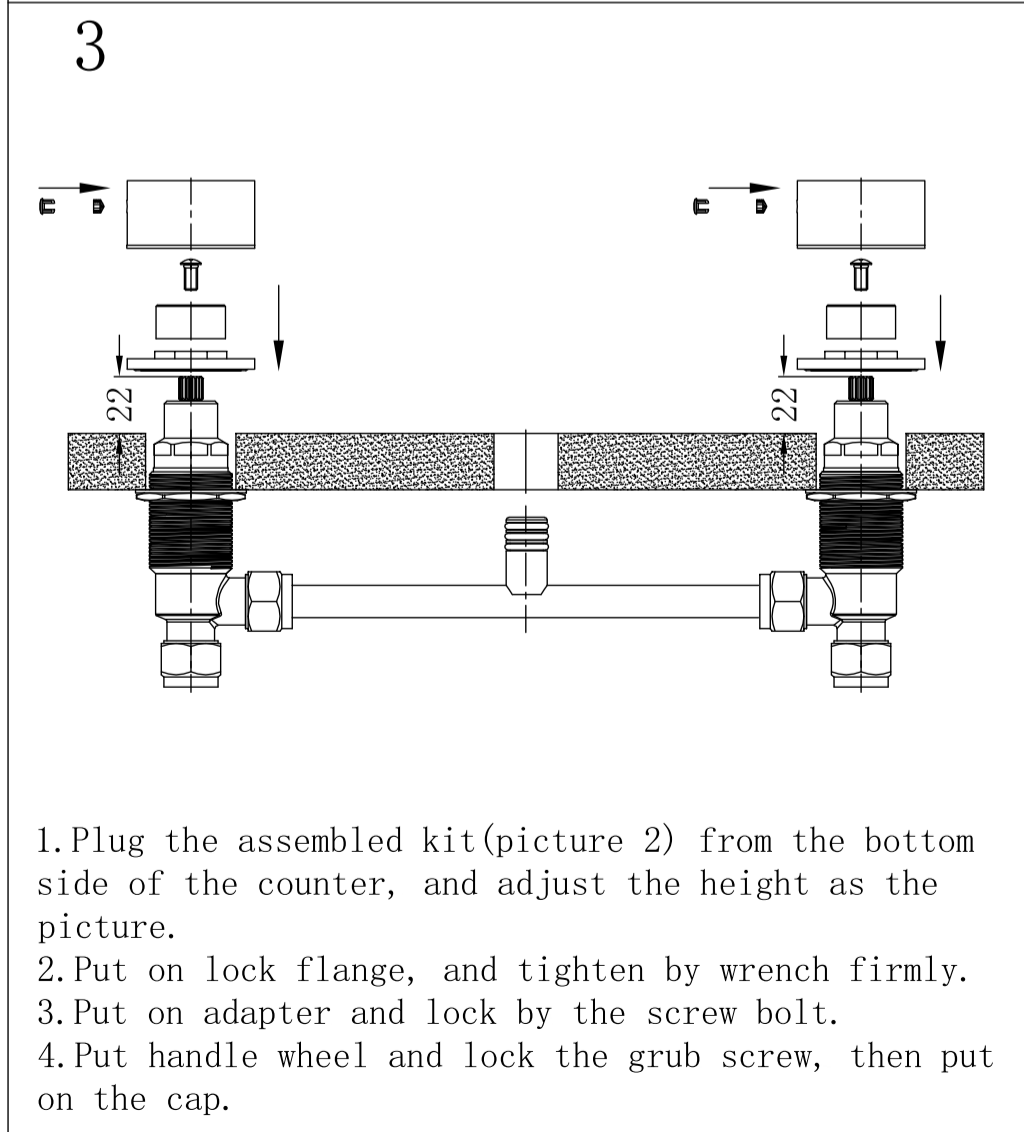

Packaging Includes

2x Handwheels
1x Spout
1x Mixing Tube
1x Allen Key

*Dimensions are nominal measurements only.

Nero

info@nerotapware.com.au
nerotapware.com.au

11-13 Buontempo Road
Carrum Downs Vic 3201