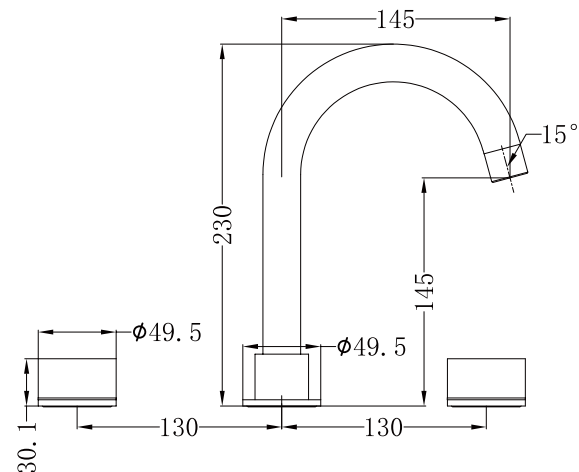

Versions:202401

Drawing

Specifications

Watermark License

WM-060073

Temperature Rating

Min 1°C - Max 75°C

Pressure Rating

Min 150kpa - Max 500kpa

Finish & SKU

Chrome
NR211701CH

Gun Metal
NR211701GM

Brushed Bronze
NR211701BZ

Matte Black
NR211701MB

Brushed Gold
NR211701BG

Brushed Nickel
NR211701BN

Packaging Includes

2x Handwheels
1x Spout
1x Mixing Tube
1x Allen Key

*Dimensions are nominal measurements only.

Nero

info@nerotapware.com.au
nerotapware.com.au

11-13 Buontempo Road
Carrum Downs Vic 3201