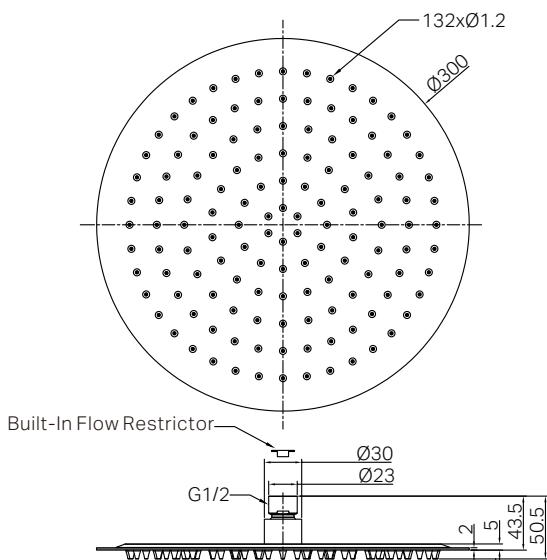

# Zen SS316L 300mm Round Shower Head

## Drawing

## Packaging Includes

1x Shower Head