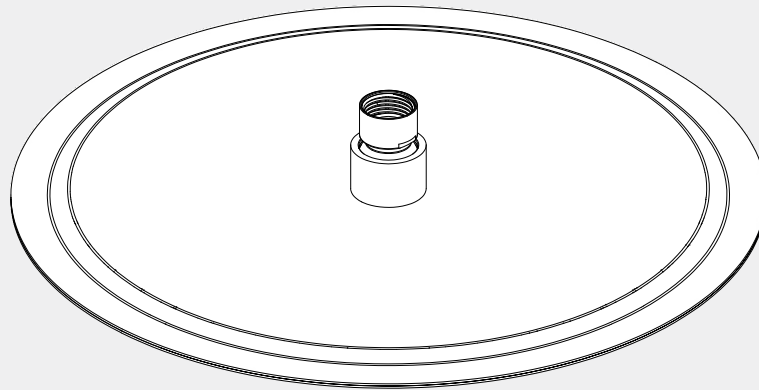

Zen SS316L 300mm Round Shower Head

Nero

Versions:202405