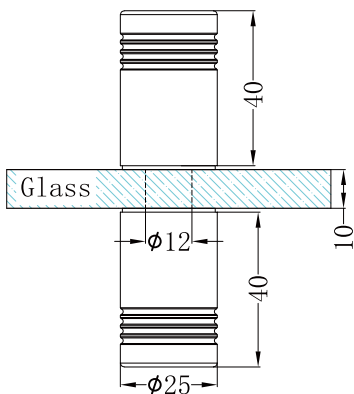

Round Shower Knob

Nero

Versions:202401

Drawing

Specifications

1. Suitable for 10mm glass.
2. Manufactured from high quality brass.

Finish & SKU

 Chrome NRSH301aCH	 Gun Metal NRSH2301aGM	 Brushed Bronze NRSH301aBZ
 Matte Black NRSH301aMB	 Brushed Gold NRSH301aBG	 Brushed Nickel NRSH301aBN

*Dimensions are nominal measurements only.

INSTALLATION STEPS

Step 1: Cut out of the glass hole as below shadow part.

Step 2: Use hand loosed the screw.

Step 3: Put one part into cut out of glass hole.

Step 4: Lock the screw.