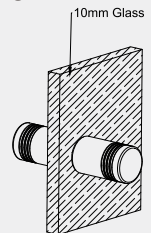

Round Shower Knob

Nero

Versions:202401

Drawing

Specifications

1. Suitable for 10mm glass.
2. Manufactured from high quality brass.

Finish & SKU

 Chrome NRSH301aCH	 Gun Metal NRSH2301aGM	 Brushed Bronze NRSH301aBZ
 Matte Black NRSH301aMB	 Brushed Gold NRSH301aBG	 Brushed Nickel NRSH301aBN

*Dimensions are nominal measurements only.

INSTALLATION STEPS

Step 1: Cut out of the glass hole as below shadow part.

Step 2: Use hand loosed the screw.

Step 3: Put one part into cut out of glass hole.

Step 4: Lock the screw.

Any damage caused in this way will not be covered by warranty.

NOTE:

Only use for 10mm glass

Nero

info@nerotapware.com.au
nerotapware.com.au
www.nerotapware.com.au

11-13 Buontempo Road
Carrum Downs Vic 3201