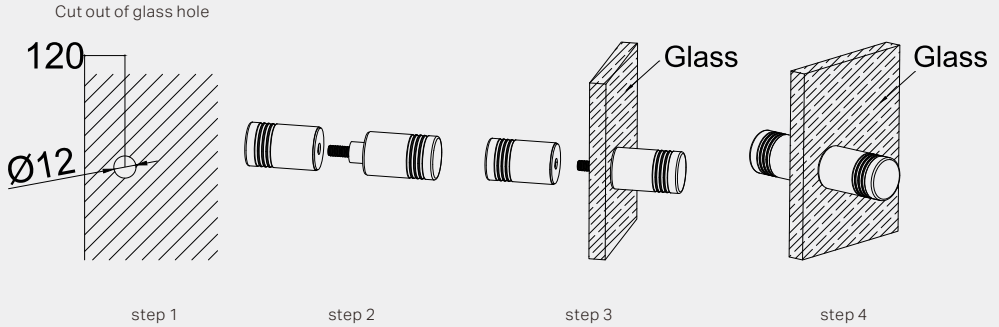

Round Shower Knob

Nero

Versions:202401

Drawing

Specifications

1. Suitable for 10mm glass.
2. Manufactured from high quality brass.

Finish & SKU

 Chrome NRSH301aCH	 Gun Metal NRSH2301aGM	 Brushed Bronze NRSH301aBZ
 Matte Black NRSH301aMB	 Brushed Gold NRSH301aBG	 Brushed Nickel NRSH301aBN

*Dimensions are nominal measurements only.

INSTALLATION STEPS

Step 1: Cut out of the glass hole as below shadow part.

Step 2: Use hand loosed the screw.

Step 3: Put one part into cut out of glass hole.

Step 4: Lock the screw.