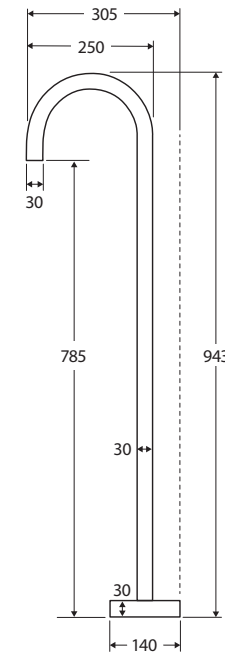

Kaya Gooseneck FLOOR MOUNTED BATH OUTLET

Features

- Floor mounted, fixed position
- Push-fit installation
- Fitted with aerator
- Made from solid brass
- WELS rating not required

Available in

			
Electroplated Chrome SP8016	Electroplated Matte White SP8016MW	Electroplated Matte Black SP8016MB	
			
PVD Brushed Nickel SP8016BN	PVD Gun Metal SP8016GM	PVD Brushed Copper SP8016CO	PVD Urban Brass SP8016UB

We aim to ensure that specifications are correct at the time of publication. All measurements are shown in millimetres. Always use measurements of actual product received for final specification as the technical drawing may contain differences. Due to printing limitations, physical colour may vary from the image shown. Fienza reserves the right to make modifications without prior notice.