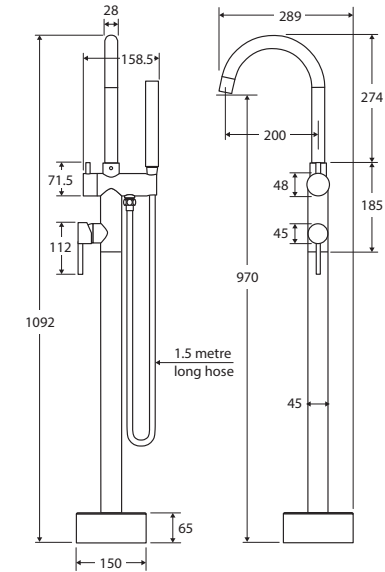

Hustle

FLOOR MOUNTED BATH MIXER WITH HAND SHOWER

Features

- Sleek modern design
- Swivel function
- Includes handheld shower
- PVC flexible shower hose
- Backflow prevention non-return valve
- Made from solid brass
- Quality European cartridge (35 mm)
- **WELS 3 Star rated, 8L/min**

Please note: This product may have a visible Fienza or Watermark logo.

Available in

Electroplated
Matte Black
213113B

Cleaning & Care

- Regularly clean with mild soapy water using a microfibre cloth.
- In highly polluted or coastal locations, we recommend cleaning 2-3 times per week.
- Do not use harsh detergents, bleach, cream cleaners or citrus based cleaners. These substances are abrasive and will damage the surface.
- Do not use undue pressure and wipe in one direction only.

We aim to ensure that specifications are correct at the time of publication. All measurements are shown in millimetres. Always use measurements of actual product received for final specification as the technical drawing may contain differences. Due to printing limitations, physical colour may vary from the image shown. Fienza reserves the right to make modifications without prior notice.